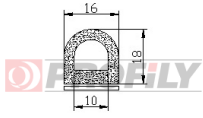

120090006-002

Product type: Sponge profiles
Material: EPDM
Colour: Black