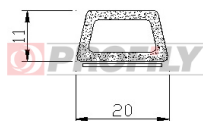

120090002-002

Product type: Sponge profiles
Material: EPDM
Colour: Black