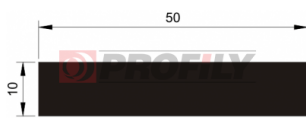

117021050-001

Product type: Solid profiles
Material: EPDM
Hardness: 70 ShA
Colour: Black