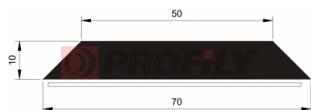

120052050-001

Product type: Sponge profiles
Material: EPDM
Colour: Black

120053050-001

Product type: Sponge profiles
Material: EPDM
Colour: Black

117021050-001

Product type: Solid profiles
Material: EPDM
Hardness: 70 ShA
Colour: Black