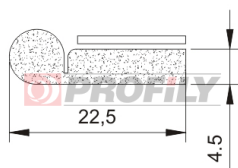

КАТАЛОГ ИЗДЕЛИЙ

A company by

ESRUBBER
EIN SHEMER RUBBER IND.

110090001-002

Product type: Sponge profiles
Material: EPDM
Colour: Black

120010030-001

Product type: Sponge profiles
Material: EPDM
Colour: Black