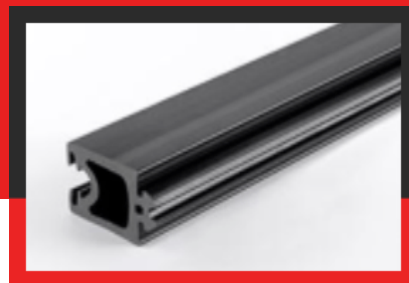

КАТАЛОГ ИЗДЕЛИЙ

A company by

ESRUBBER
EIN SHEMER RUBBER IND.

110090001-002

Product type: Sponge profiles
Material: EPDM
Colour: Black

120010030-001

Product type: Sponge profiles
Material: EPDM
Colour: Black