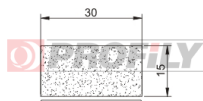

120021530-001

Product type: Sponge profiles
Material: EPDM
Colour: Black