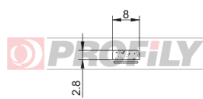

120020308-006

Product type: Sponge profiles
Material: EPDM
Colour: Black