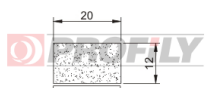

120021045-001

Product type: Sponge profiles
Material: EPDM
Colour: Black

120021050-001

Product type: Sponge profiles
Material: EPDM
Colour: Black

120021080-001

Product type: Sponge profiles
Material: EPDM
Colour: Black