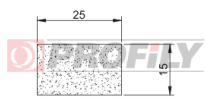

120021220-001

Product type: Sponge profiles
Material: EPDM
Colour: Black

120021240-001

Product type: Sponge profiles
Material: EPDM
Colour: Black

120021520-001

Product type: Sponge profiles
Material: EPDM
Colour: Black