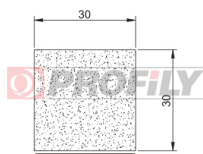

КАТАЛОГ ИЗДЕЛИЙ

A company by

ESRUBBER
EIN SHEMER RUBBER IND.

110090001-002

Product type: Sponge profiles
Material: EPDM
Colour: Black

120010030-001

Product type: Sponge profiles
Material: EPDM
Colour: Black