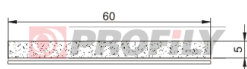

120020530-001

Product type: Sponge profiles
Material: EPDM
Colour: Black

120020540-001

Product type: Sponge profiles
Material: EPDM
Colour: Black

120020550-001

Product type: Sponge profiles
Material: EPDM
Colour: Black