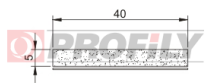

120020540-001

Product type: Sponge profiles
Material: EPDM
Colour: Black