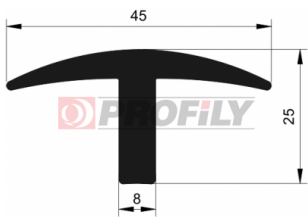

КАТАЛОГ ИЗДЕЛИЙ

"T" Profiles

217090027-001

Product type: Solid profiles
Material: EPDM
Hardness: 70 ShA
Colour: Black

217090092-001

Product type: Solid profiles
Material: EPDM
Hardness: 70 ShA
Colour: Black

217090182-001

Product type: Solid profiles
Material: EPDM
Hardness: 70 ShA
Colour: Black

217090200-001

Product type: Solid profiles
Material: EPDM
Hardness: 70 ShA
Colour: Black

218090004-001

Product type: Solid profiles
Material: EPDM
Hardness: 80 ShA
Colour: Black