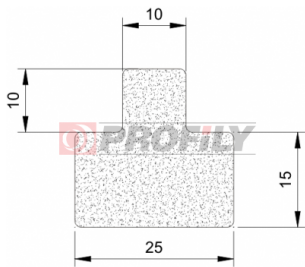

"T" Profiles

218090012-002

Product type: Solid profiles
Material: EPDM
Hardness: 80 ShA
Colour: Black

256090009-001

Product type: Solid profiles
Material: NBR
Hardness: 60 ShA
Colour: Black

320090063-001

Product type: Sponge profiles
Material: EPDM
Colour: Black