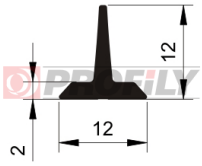

"T" Profiles

218090012-002

Product type: Solid profiles
Material: EPDM
Hardness: 80 ShA
Colour: Black

256090009-001

Product type: Solid profiles
Material: NBR
Hardness: 60 ShA
Colour: Black

320090063-001

Product type: Sponge profiles
Material: EPDM
Colour: Black