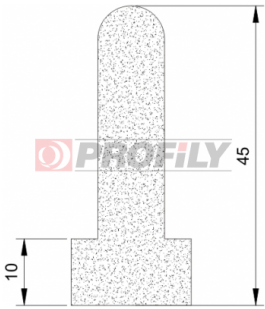

"T" Profiles

218090012-002

Product type: Solid profiles
Material: EPDM
Hardness: 80 ShA
Colour: Black

256090009-001

Product type: Solid profiles
Material: NBR
Hardness: 60 ShA
Colour: Black

320090063-001

Product type: Sponge profiles
Material: EPDM
Colour: Black