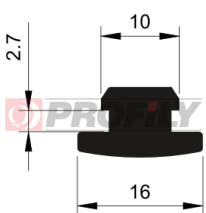

КАТАЛОГ ИЗДЕЛИЙ

"T" Profiles

217090027-001

Product type: Solid profiles
Material: EPDM
Hardness: 70 ShA
Colour: Black

217090092-001

Product type: Solid profiles
Material: EPDM
Hardness: 70 ShA
Colour: Black

217090182-001

Product type: Solid profiles
Material: EPDM
Hardness: 70 ShA
Colour: Black

217090200-001

Product type: Solid profiles
Material: EPDM
Hardness: 70 ShA
Colour: Black

218090004-001

Product type: Solid profiles
Material: EPDM
Hardness: 80 ShA
Colour: Black

"T" Profiles

218090012-002

Product type: Solid profiles
Material: EPDM
Hardness: 80 ShA
Colour: Black

256090009-001

Product type: Solid profiles
Material: NBR
Hardness: 60 ShA
Colour: Black

320090063-001

Product type: Sponge profiles
Material: EPDM
Colour: Black