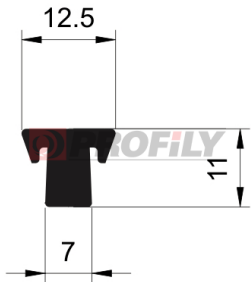

КАТАЛОГ ИЗДЕЛИЙ

"T" Profiles

217090027-001

Product type: Solid profiles
Material: EPDM
Hardness: 70 ShA
Colour: Black

217090092-001

Product type: Solid profiles
Material: EPDM
Hardness: 70 ShA
Colour: Black