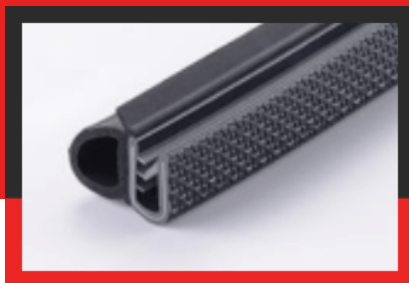

КАТАЛОГ ИЗДЕЛИЙ

"T" Profiles

217090027-001

Product type: Solid profiles
Material: EPDM
Hardness: 70 ShA
Colour: Black

217090092-001

Product type: Solid profiles
Material: EPDM
Hardness: 70 ShA
Colour: Black

217090182-001

Product type: Solid profiles
Material: EPDM
Hardness: 70 ShA
Colour: Black

217090200-001

Product type: Solid profiles
Material: EPDM
Hardness: 70 ShA
Colour: Black

218090004-001

Product type: Solid profiles
Material: EPDM
Hardness: 80 ShA
Colour: Black