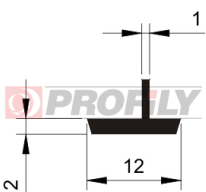

217090200-001

Product type: Solid profiles
Material: EPDM
Hardness: 70 ShA
Colour: Black