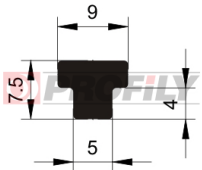

"T" Profiles

218090012-002

Product type: Solid profiles
Material: EPDM
Hardness: 80 ShA
Colour: Black

256090009-001

Product type: Solid profiles
Material: NBR
Hardness: 60 ShA
Colour: Black

320090063-001

Product type: Sponge profiles
Material: EPDM
Colour: Black