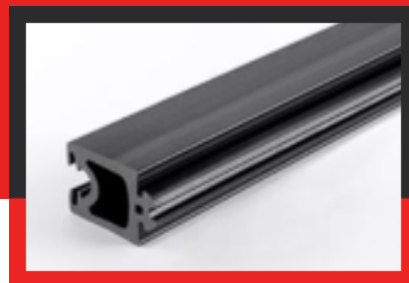

КАТАЛОГ ИЗДЕЛИЙ

"T" Profiles

217090027-001

Product type: Solid profiles
Material: EPDM
Hardness: 70 ShA
Colour: Black

217090092-001

Product type: Solid profiles
Material: EPDM
Hardness: 70 ShA
Colour: Black

217090182-001

Product type: Solid profiles
Material: EPDM
Hardness: 70 ShA
Colour: Black

217090200-001

Product type: Solid profiles
Material: EPDM
Hardness: 70 ShA
Colour: Black

218090004-001

Product type: Solid profiles
Material: EPDM
Hardness: 80 ShA
Colour: Black