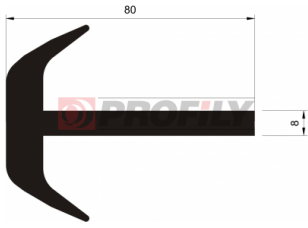

КАТАЛОГ ИЗДЕЛИЙ

"T" Profiles

217090027-001

Product type: Solid profiles
Material: EPDM
Hardness: 70 ShA
Colour: Black

217090092-001

Product type: Solid profiles
Material: EPDM
Hardness: 70 ShA
Colour: Black

217090182-001

Product type: Solid profiles
Material: EPDM
Hardness: 70 ShA
Colour: Black

217090200-001

Product type: Solid profiles
Material: EPDM
Hardness: 70 ShA
Colour: Black

218090004-001

Product type: Solid profiles
Material: EPDM
Hardness: 80 ShA
Colour: Black