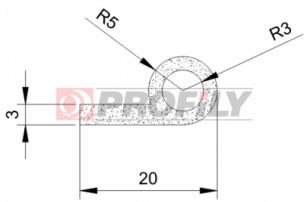

320090046-001

Product type: Sponge profiles
Material: EPDM
Colour: Black