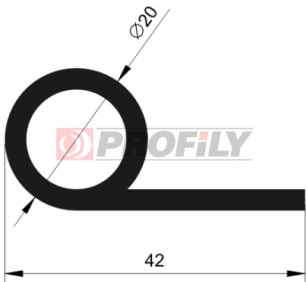

217090252-001

Product type: Solid profiles
Material: EPDM
Hardness: 70 ShA
Colour: Black

256090013-001

Product type: Solid profiles
Material: NBR
Hardness: 60 ShA
Colour: Black