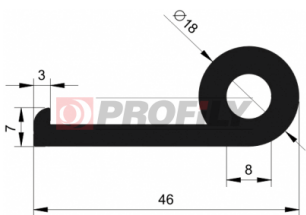

Product type: Solid profiles
Material: EPDM
Hardness: 40 ShA
Colour: Black

216090156-001

Product type: Solid profiles
Material: EPDM
Hardness: 60 ShA
Colour: Black

216090235-001

Product type: Solid profiles
Material: EPDM
Hardness: 60 ShA
Colour: Black