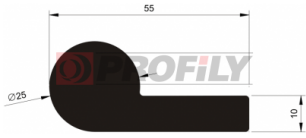

Product type: Solid profiles
Material: EPDM
Hardness: 40 ShA
Colour: Black

216090156-001

Product type: Solid profiles
Material: EPDM
Hardness: 60 ShA
Colour: Black

216090235-001

Product type: Solid profiles
Material: EPDM
Hardness: 60 ShA
Colour: Black

217090037-001

Product type: Solid profiles
Material: EPDM
Hardness: 70 ShA
Colour: Black

217090252-001

Product type: Solid profiles
Material: EPDM
Hardness: 70 ShA
Colour: Black

256090013-001

Product type: Solid profiles
Material: NBR
Hardness: 60 ShA
Colour: Black