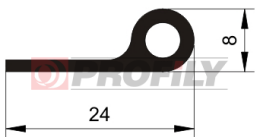

217090037-001

Product type: Solid profiles
Material: EPDM
Hardness: 70 ShA
Colour: Black

217090252-001

Product type: Solid profiles
Material: EPDM
Hardness: 70 ShA
Colour: Black

256090013-001

Product type: Solid profiles
Material: NBR
Hardness: 60 ShA
Colour: Black

256090014-001

Product type: Solid profiles
Material: NBR
Hardness: 60 ShA
Colour: Black

320090004-001

Product type: Sponge profiles
Material: EPDM
Colour: Black

320090017-001

Product type: Sponge profiles
Material: EPDM
Colour: Black