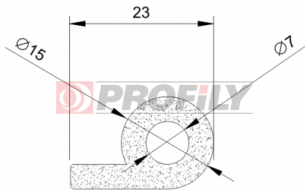

256090014-001

Product type: Solid profiles
Material: NBR
Hardness: 60 ShA
Colour: Black

320090004-001

Product type: Sponge profiles
Material: EPDM
Colour: Black

320090017-001

Product type: Sponge profiles
Material: EPDM
Colour: Black