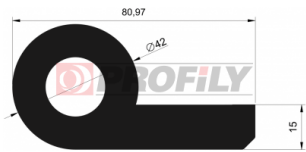

214090026-001

Product type: Solid profiles
Material: EPDM
Hardness: 40 ShA
Colour: Black