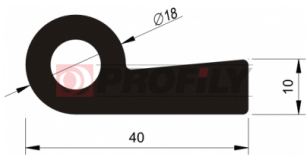

214090003-001

Product type: Solid profiles
Material: EPDM
Hardness: 40 ShA
Colour: Black