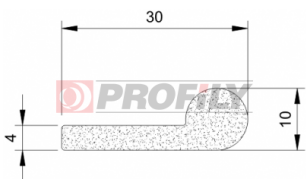

256090014-001

Product type: Solid profiles
Material: NBR
Hardness: 60 ShA
Colour: Black

320090004-001

Product type: Sponge profiles
Material: EPDM
Colour: Black

320090017-001

Product type: Sponge profiles
Material: EPDM
Colour: Black