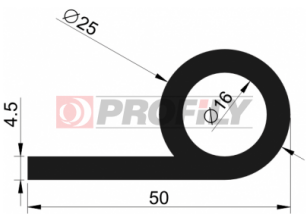

214090021-001

Product type: Solid profiles
Material: EPDM
Hardness: 40 ShA
Colour: Black