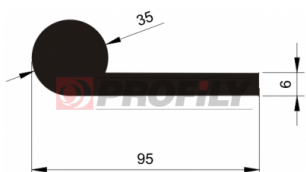

Product type: Solid profiles
Material: EPDM
Hardness: 40 ShA
Colour: Black

216090156-001

Product type: Solid profiles
Material: EPDM
Hardness: 60 ShA
Colour: Black

216090235-001

Product type: Solid profiles
Material: EPDM
Hardness: 60 ShA
Colour: Black