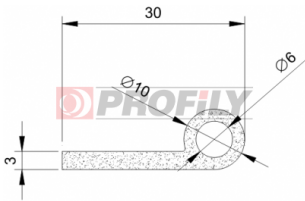

256090014-001

Product type: Solid profiles
Material: NBR
Hardness: 60 ShA
Colour: Black

320090004-001

Product type: Sponge profiles
Material: EPDM
Colour: Black

320090017-001

Product type: Sponge profiles
Material: EPDM
Colour: Black