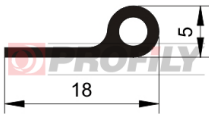

217090037-001

Product type: Solid profiles
Material: EPDM
Hardness: 70 ShA
Colour: Black

217090252-001

Product type: Solid profiles
Material: EPDM
Hardness: 70 ShA
Colour: Black

256090013-001

Product type: Solid profiles
Material: NBR
Hardness: 60 ShA
Colour: Black