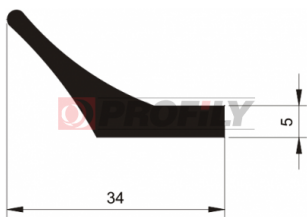

217090289-001

Product type: Solid profiles
Material: EPDM
Hardness: 70 ShA
Colour: Black