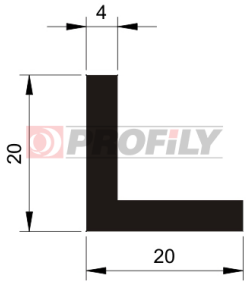

217090025-001

Product type: Solid profiles
Material: EPDM
Hardness: 70 ShA
Colour: Black