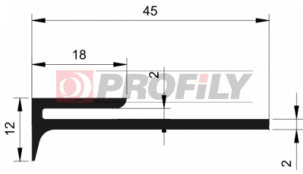

216090107-002

Product type: Solid profiles
 Material: EPDM
 Hardness: 60 ShA
 Colour: Black

217090005-001

Product type: Solid profiles
 Material: EPDM
 Hardness: 70 ShA
 Colour: Black

217090008-001

Product type: Solid profiles
 Material: EPDM
 Hardness: 70 ShA
 Colour: Black