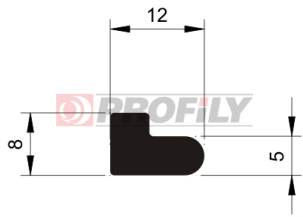

217090023-001

Product type: Solid profiles
Material: EPDM
Hardness: 70 ShA
Colour: Black