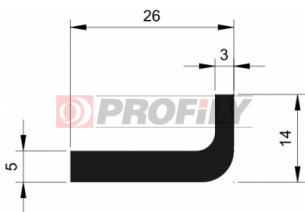

217090008-001

Product type: Solid profiles
Material: EPDM
Hardness: 70 ShA
Colour: Black