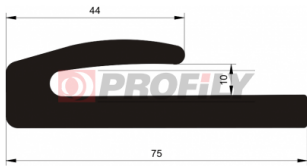

217090122-001

Product type: Solid profiles
Material: EPDM
Hardness: 70 ShA
Colour: Black