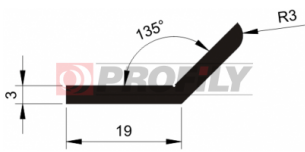

КАТАЛОГ ИЗДЕЛИЙ

A company by

ESRUBBER
EIN SHEMER RUBBER IND.

216090047-001

Product type: Solid profiles
 Material: EPDM
 Hardness: 60 ShA
 Colour: Black

216090063-001

Product type: Solid profiles
 Material: EPDM
 Hardness: 60 ShA
 Colour: Black