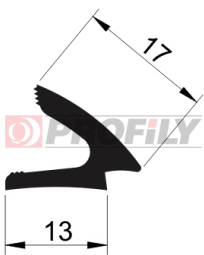

217090013-001

Product type: Solid profiles
Material: EPDM
Hardness: 70 ShA
Colour: Black

217090023-001

Product type: Solid profiles
Material: EPDM
Hardness: 70 ShA
Colour: Black

217090025-001

Product type: Solid profiles
Material: EPDM
Hardness: 70 ShA
Colour: Black