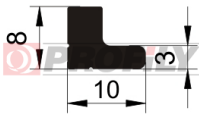

217090049-002

Product type: Solid profiles
Material: EPDM
Hardness: 70 ShA
Colour: Black

217090065-001

Product type: Solid profiles
Material: EPDM
Hardness: 70 ShA
Colour: Black

217090095-001

Product type: Solid profiles
Material: EPDM
Hardness: 70 ShA
Colour: Black