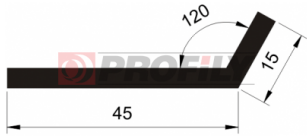

217090095-001

Product type: Solid profiles
Material: EPDM
Hardness: 70 ShA
Colour: Black