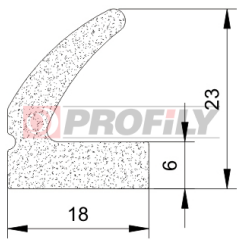

320090041-001

Product type: Sponge profiles
Material: EPDM
Colour: Black