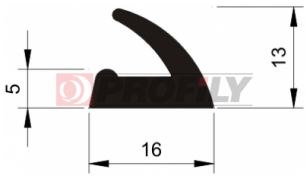

КАТАЛОГ ИЗДЕЛИЙ

A company by

ESRUBBER
EIN SHEMER RUBBER IND.

216090047-001

Product type: Solid profiles
 Material: EPDM
 Hardness: 60 ShA
 Colour: Black

216090063-001

Product type: Solid profiles
 Material: EPDM
 Hardness: 60 ShA
 Colour: Black