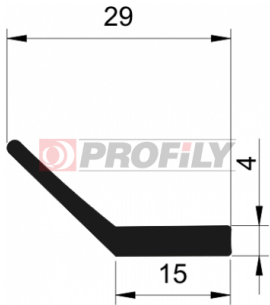

КАТАЛОГ ИЗДЕЛИЙ

A company by

ESRUBBER
EIN SHEMER RUBBER IND.

216090047-001

Product type: Solid profiles
 Material: EPDM
 Hardness: 60 ShA
 Colour: Black

216090063-001

Product type: Solid profiles
 Material: EPDM
 Hardness: 60 ShA
 Colour: Black