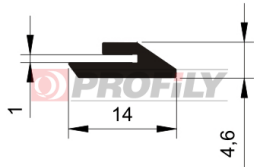

217090244-001

Product type: Solid profiles
Material: EPDM
Hardness: 70 ShA
Colour: Black