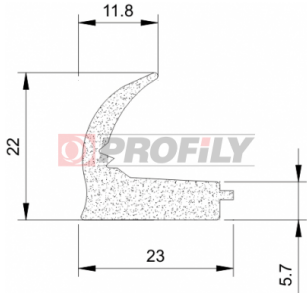

310090002-001

Product type: Sponge profiles
Material: EPDM
Colour: Black