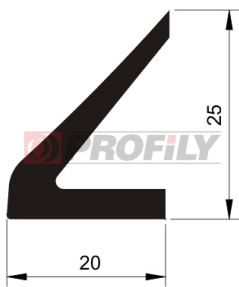

217090131-001

Product type: Solid profiles
Material: EPDM
Hardness: 70 ShA
Colour: Black