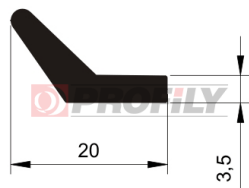

217090290-001

Product type: Solid profiles
Material: EPDM
Hardness: 70 ShA
Colour: Black