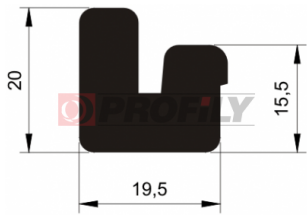

217090191-001

Product type: Solid profiles
Material: EPDM
Hardness: 70 ShA
Colour: Black