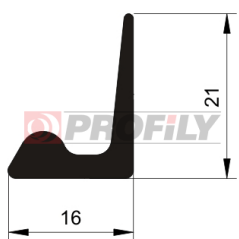

217090117-001

Product type: Solid profiles
Material: EPDM
Hardness: 70 ShA
Colour: Black

217090122-001

Product type: Solid profiles
Material: EPDM
Hardness: 70 ShA
Colour: Black

217090131-001

Product type: Solid profiles
Material: EPDM
Hardness: 70 ShA
Colour: Black