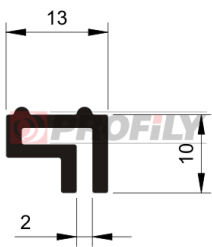

217090005-001

Product type: Solid profiles
Material: EPDM
Hardness: 70 ShA
Colour: Black