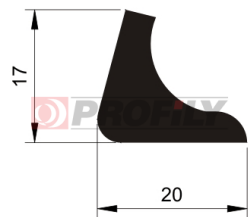

217090163-002

Product type: Solid profiles
Material: EPDM
Hardness: 70 ShA
Colour: Black

217090191-001

Product type: Solid profiles
Material: EPDM
Hardness: 70 ShA
Colour: Black

217090244-001

Product type: Solid profiles
Material: EPDM
Hardness: 70 ShA
Colour: Black