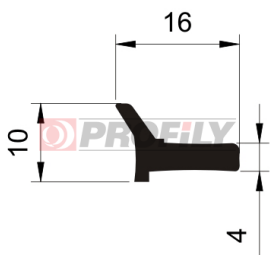

217090065-001

Product type: Solid profiles
Material: EPDM
Hardness: 70 ShA
Colour: Black