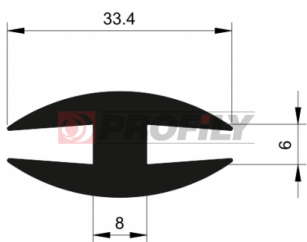

Product type: Solid profiles
Material: EPDM
Hardness: 60 ShA
Colour: Black

217090019-001

Product type: Solid profiles
Material: EPDM
Hardness: 70 ShA
Colour: Black

217090056-001

Product type: Solid profiles
Material: EPDM
Hardness: 70 ShA
Colour: Black