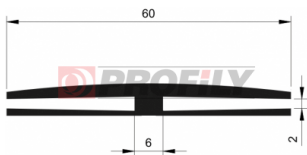

Product type: Solid profiles
Material: EPDM
Hardness: 60 ShA
Colour: Black

217090019-001

Product type: Solid profiles
Material: EPDM
Hardness: 70 ShA
Colour: Black

217090056-001

Product type: Solid profiles
Material: EPDM
Hardness: 70 ShA
Colour: Black