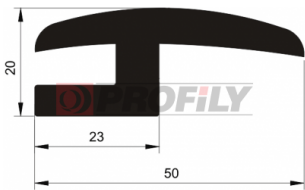

217090127-001

Product type: Solid profiles
Material: EPDM
Hardness: 70 ShA
Colour: Black