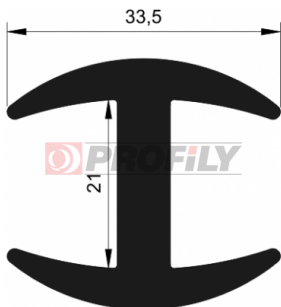

217090110-001

Product type: Solid profiles
 Material: EPDM
 Hardness: 70 ShA
 Colour: Black

217090127-001

Product type: Solid profiles
 Material: EPDM
 Hardness: 70 ShA
 Colour: Black

217090155-002

Product type: Solid profiles
 Material: EPDM
 Hardness: 70 ShA
 Colour: Black