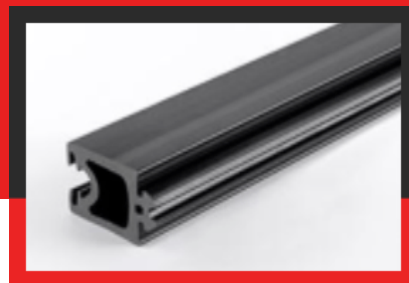

КАТАЛОГ ИЗДЕЛИЙ

214090023-001

Product type: Solid profiles
Material: EPDM
Hardness: 40 ShA
Colour: Black

214090035-001

Product type: Solid profiles
Material: EPDM
Hardness: 40 ShA
Colour: Black

216090204-001

Product type: Solid profiles
Material: EPDM
Hardness: 60 ShA
Colour: Black

217090019-001

Product type: Solid profiles
Material: EPDM
Hardness: 70 ShA
Colour: Black

217090056-001

Product type: Solid profiles
Material: EPDM
Hardness: 70 ShA
Colour: Black