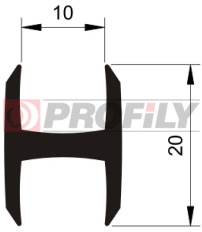

217090164-001

Product type: Solid profiles
 Material: EPDM
 Hardness: 70 ShA
 Colour: Black

217090172-001

Product type: Solid profiles
 Material: EPDM
 Hardness: 70 ShA
 Colour: Black

"H" Profiles

217090263-001