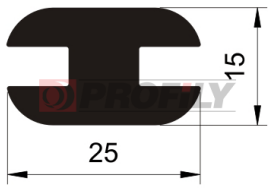

Product type: Solid profiles
Material: EPDM
Hardness: 60 ShA
Colour: Black

217090019-001

Product type: Solid profiles
Material: EPDM
Hardness: 70 ShA
Colour: Black

217090056-001

Product type: Solid profiles
Material: EPDM
Hardness: 70 ShA
Colour: Black