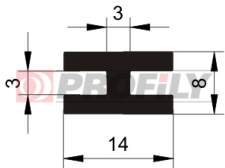

217090110-001

Product type: Solid profiles
 Material: EPDM
 Hardness: 70 ShA
 Colour: Black

217090127-001

Product type: Solid profiles
 Material: EPDM
 Hardness: 70 ShA
 Colour: Black

217090155-002

Product type: Solid profiles
 Material: EPDM
 Hardness: 70 ShA
 Colour: Black