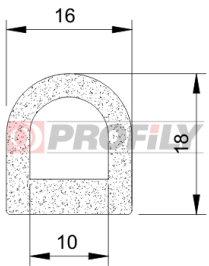

"D" Profiles

310090016-001

Product type: Sponge profiles
Material: EPDM
Colour: Black

320090014-002

Product type: Sponge profiles
Material: EPDM
Colour: Black

320090052-002

Product type: Sponge profiles
Material: EPDM
Colour: Black