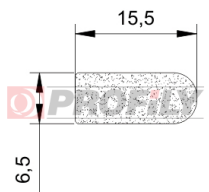

"D" Profiles

310090016-001

Product type: Sponge profiles
Material: EPDM
Colour: Black

320090014-002

Product type: Sponge profiles
Material: EPDM
Colour: Black

320090052-002

Product type: Sponge profiles
Material: EPDM
Colour: Black