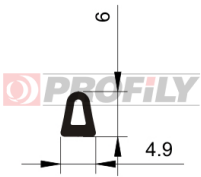

КАТАЛОГ ИЗДЕЛИЙ

214090029-001

Product type: Solid profiles
Material: EPDM
Hardness: 40 ShA
Colour: Black

256090008-001

Product type: Solid profiles
Material: NBR
Hardness: 60 ShA
Colour: Black

310090007-002