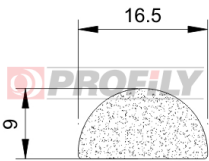

320090014-002

Product type: Sponge profiles
Material: EPDM
Colour: Black