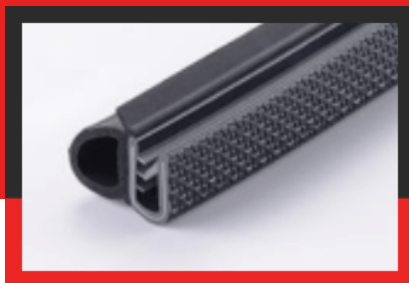

КАТАЛОГ ИЗДЕЛИЙ

214090029-001

Product type: Solid profiles
Material: EPDM
Hardness: 40 ShA
Colour: Black

256090008-001

Product type: Solid profiles
Material: NBR
Hardness: 60 ShA
Colour: Black

310090007-002

Product type: Sponge profiles
Material: EPDM
Colour: Black

310090008-002

Product type: Sponge profiles
Material: EPDM
Colour: Black

310090009-002

Product type: Sponge profiles
Material: EPDM
Colour: Black