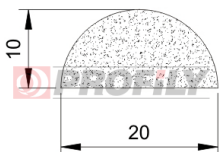

320090062-002

Product type: Sponge profiles
Material: EPDM
Colour: Black