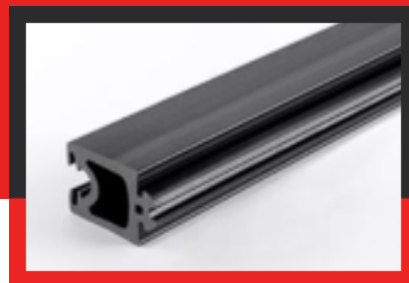

КАТАЛОГ ИЗДЕЛИЙ

214090029-001

Product type: Solid profiles
Material: EPDM
Hardness: 40 ShA
Colour: Black

256090008-001

Product type: Solid profiles
Material: NBR
Hardness: 60 ShA
Colour: Black

310090007-002

Product type: Sponge profiles
Material: EPDM
Colour: Black

310090008-002

Product type: Sponge profiles
Material: EPDM
Colour: Black

310090009-002

Product type: Sponge profiles
Material: EPDM
Colour: Black

"D" Profiles

310090016-001

Product type: Sponge profiles
Material: EPDM
Colour: Black

320090014-002

Product type: Sponge profiles
Material: EPDM
Colour: Black

320090052-002

Product type: Sponge profiles
Material: EPDM
Colour: Black