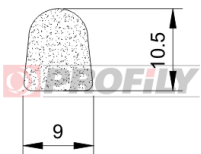

КАТАЛОГ ИЗДЕЛИЙ

214090029-001

Product type: Solid profiles
Material: EPDM
Hardness: 40 ShA
Colour: Black

256090008-001

Product type: Solid profiles
Material: NBR
Hardness: 60 ShA
Colour: Black

310090007-002

Product type: Sponge profiles
Material: EPDM
Colour: Black

310090008-002

Product type: Sponge profiles
Material: EPDM
Colour: Black

310090009-002

Product type: Sponge profiles
Material: EPDM
Colour: Black