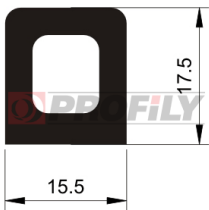

КАТАЛОГ ИЗДЕЛИЙ

214090029-001

Product type: Solid profiles
Material: EPDM
Hardness: 40 ShA
Colour: Black

256090008-001

Product type: Solid profiles
Material: NBR
Hardness: 60 ShA
Colour: Black

310090007-002