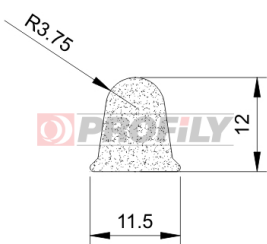

Product type: Sponge profiles
Material: EPDM
Colour: Black

310090008-002

Product type: Sponge profiles
Material: EPDM
Colour: Black

310090009-002

Product type: Sponge profiles
Material: EPDM
Colour: Black