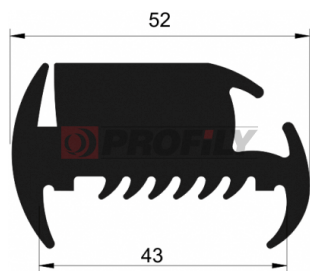

Product type: Solid profiles
Material: EPDM
Hardness: 60 ShA
Colour: Black

216090098-001

Product type: Solid profiles
Material: EPDM
Hardness: 60 ShA
Colour: Black

216090099-001

Product type: Solid profiles
Material: EPDM
Hardness: 60 ShA
Colour: Black