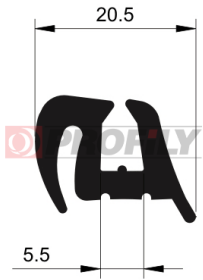

КАТАЛОГ ИЗДЕЛИЙ

216090048-002

Product type: Solid profiles
Material: EPDM
Hardness: 60 ShA
Colour: Black

216090053-001

Product type: Solid profiles
Material: EPDM
Hardness: 60 ShA
Colour: Black

216090066-001

Product type: Solid profiles
Material: EPDM
Hardness: 60 ShA
Colour: Black

216090098-001

Product type: Solid profiles
Material: EPDM
Hardness: 60 ShA
Colour: Black

216090099-001

Product type: Solid profiles
Material: EPDM
Hardness: 60 ShA
Colour: Black