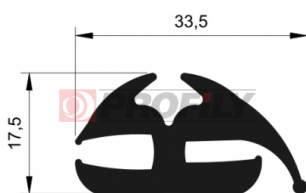

217090291-001

Product type: Solid profiles
 Material: EPDM
 Hardness: 70 ShA
 Colour: Black

217090315-001

Product type: Solid profiles
 Material: EPDM
 Hardness: 70 ShA
 Colour: Black

217090316-001

Product type: Solid profiles
 Material: EPDM
 Hardness: 70 ShA
 Colour: Black