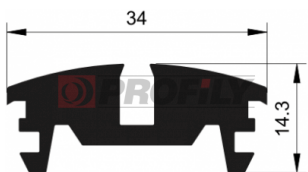

217090041-001

Product type: Solid profiles
Material: EPDM
Hardness: 70 ShA
Colour: Black

217090071-001

Product type: Solid profiles
Material: EPDM
Hardness: 70 ShA
Colour: Black

217090082-001

Product type: Solid profiles
Material: EPDM
Hardness: 70 ShA
Colour: Black