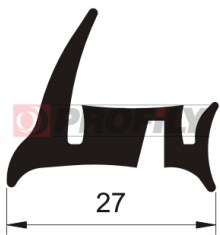

КАТАЛОГ ИЗДЕЛИЙ

216090048-002

Product type: Solid profiles
Material: EPDM
Hardness: 60 ShA
Colour: Black

216090053-001

Product type: Solid profiles
Material: EPDM
Hardness: 60 ShA
Colour: Black

216090066-001

Product type: Solid profiles
Material: EPDM
Hardness: 60 ShA
Colour: Black

216090098-001

Product type: Solid profiles
Material: EPDM
Hardness: 60 ShA
Colour: Black

216090099-001

Product type: Solid profiles
Material: EPDM
Hardness: 60 ShA
Colour: Black