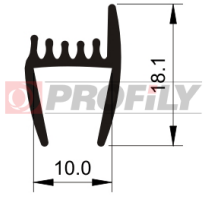

КАТАЛОГ ИЗДЕЛИЙ

216090048-002

Product type: Solid profiles
Material: EPDM
Hardness: 60 ShA
Colour: Black

216090053-001

Product type: Solid profiles
Material: EPDM
Hardness: 60 ShA
Colour: Black

216090066-001

Product type: Solid profiles
Material: EPDM
Hardness: 60 ShA
Colour: Black

216090098-001

Product type: Solid profiles
Material: EPDM
Hardness: 60 ShA
Colour: Black

216090099-001

Product type: Solid profiles
Material: EPDM
Hardness: 60 ShA
Colour: Black