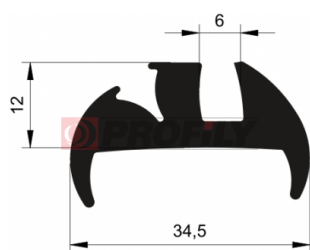

216090109-002

Product type: Solid profiles
Material: EPDM
Hardness: 60 ShA
Colour: Black

216090125-002

Product type: Solid profiles
Material: EPDM
Hardness: 60 ShA
Colour: Black

216090126-002

Product type: Solid profiles
Material: EPDM
Hardness: 60 ShA
Colour: Black