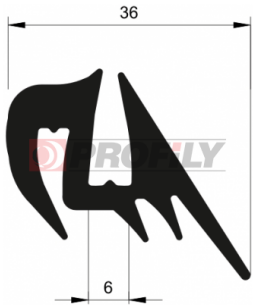

216090216-001

Product type: Solid profiles
Material: EPDM
Hardness: 60 ShA
Colour: Black

217090002-001

Product type: Solid profiles
Material: EPDM
Hardness: 70 ShA
Colour: Black

217090032-001

Product type: Solid profiles
Material: EPDM
Hardness: 70 ShA
Colour: Black