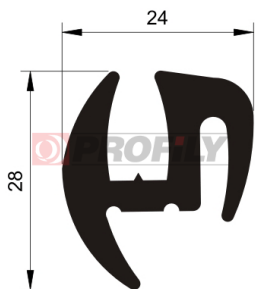

217090291-001

Product type: Solid profiles
Material: EPDM
Hardness: 70 ShA
Colour: Black