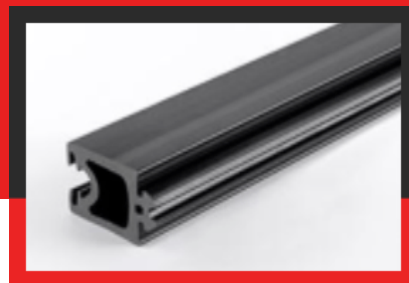

КАТАЛОГ ИЗДЕЛИЙ

216090048-002

Product type: Solid profiles
Material: EPDM
Hardness: 60 ShA
Colour: Black

216090053-001

Product type: Solid profiles
Material: EPDM
Hardness: 60 ShA
Colour: Black

216090066-001

Product type: Solid profiles
Material: EPDM
Hardness: 60 ShA
Colour: Black

216090098-001

Product type: Solid profiles
Material: EPDM
Hardness: 60 ShA
Colour: Black

216090099-001

Product type: Solid profiles
Material: EPDM
Hardness: 60 ShA
Colour: Black