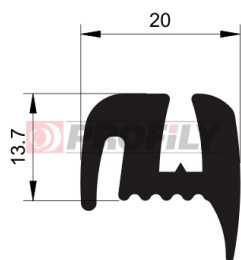

217090344-001

Product type: Solid profiles
Material: EPDM
Hardness: 70 ShA
Colour: Black