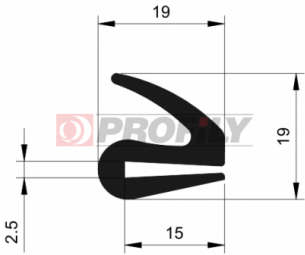

КАТАЛОГ ИЗДЕЛИЙ

216090048-002

Product type: Solid profiles
Material: EPDM
Hardness: 60 ShA
Colour: Black

216090053-001

Product type: Solid profiles
Material: EPDM
Hardness: 60 ShA
Colour: Black

216090066-001