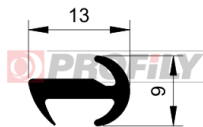

217090231-001

Product type: Solid profiles
Material: EPDM
Hardness: 70 ShA
Colour: Black