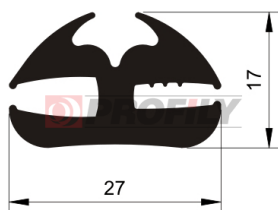

217090291-001

Product type: Solid profiles
 Material: EPDM
 Hardness: 70 ShA
 Colour: Black

217090315-001

Product type: Solid profiles
 Material: EPDM
 Hardness: 70 ShA
 Colour: Black

217090316-001

Product type: Solid profiles
 Material: EPDM
 Hardness: 70 ShA
 Colour: Black