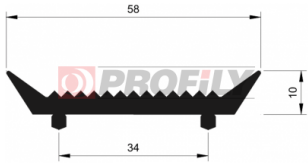

217090032-001

Product type: Solid profiles
Material: EPDM
Hardness: 70 ShA
Colour: Black