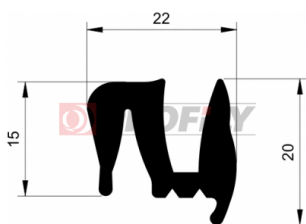

217090144-001

Product type: Solid profiles
Material: EPDM
Hardness: 70 ShA
Colour: Black

217090231-001

Product type: Solid profiles
 Material: EPDM
 Hardness: 70 ShA
 Colour: Black

217090247-001

Product type: Solid profiles
 Material: EPDM
 Hardness: 70 ShA
 Colour: Black