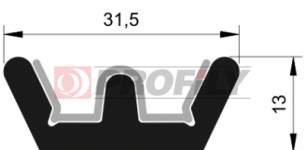

517090010-001

Product type: Lightweight profiles
Material: EPDM
Hardness: 70 ShA
Colour: Black

517090196-002

Product type: Lightweight profiles
Material: EPDM
Hardness: 70 ShA
Colour: Black

517090294-001

Product type: Lightweight profiles
Material: EPDM
Hardness: 70 ShA
Colour: Black