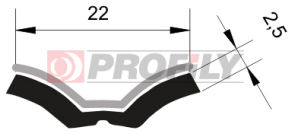

КАТАЛОГ ИЗДЕЛИЙ

516090248-001

Product type: Lightweight profiles
Material: EPDM
Hardness: 60 ShA
Colour: Black

516090254-001

Product type: Lightweight profiles
Material: EPDM
Hardness: 60 ShA
Colour: Black