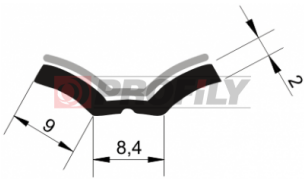

КАТАЛОГ ИЗДЕЛИЙ

516090248-001

Product type: Lightweight profiles
Material: EPDM
Hardness: 60 ShA
Colour: Black

516090254-001

Product type: Lightweight profiles
Material: EPDM
Hardness: 60 ShA
Colour: Black