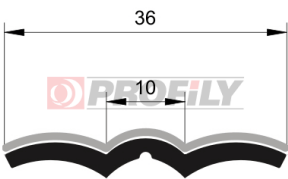

КАТАЛОГ ИЗДЕЛИЙ

516090248-001

Product type: Lightweight profiles
Material: EPDM
Hardness: 60 ShA
Colour: Black

516090254-001

Product type: Lightweight profiles
Material: EPDM
Hardness: 60 ShA
Colour: Black