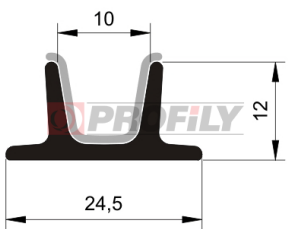

КАТАЛОГ ИЗДЕЛИЙ

516090248-001

Product type: Lightweight profiles
Material: EPDM
Hardness: 60 ShA
Colour: Black

516090254-001

Product type: Lightweight profiles
Material: EPDM
Hardness: 60 ShA
Colour: Black

517090010-001

Product type: Lightweight profiles
Material: EPDM
Hardness: 70 ShA
Colour: Black

517090196-002

Product type: Lightweight profiles
Material: EPDM
Hardness: 70 ShA
Colour: Black

517090294-001

Product type: Lightweight profiles
Material: EPDM
Hardness: 70 ShA
Colour: Black