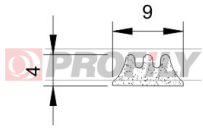

320090023-006

Product type: Sponge profiles
Material: EPDM
Colour: Black