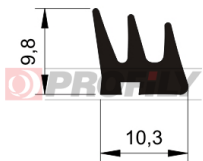

КАТАЛОГ ИЗДЕЛИЙ

214090005-001

Product type: Solid profiles
Material: EPDM
Hardness: 40 ShA
Colour: Black

216090010-001

Product type: Solid profiles
Material: EPDM
Hardness: 60 ShA
Colour: Black

216090171-002