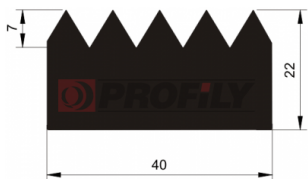

Product type: Solid profiles
Material: EPDM
Hardness: 60 ShA
Colour: Black

217090175-001

Product type: Solid profiles
Material: EPDM
Hardness: 70 ShA
Colour: Black

217090345-001

Product type: Solid profiles
Material: EPDM
Hardness: 70 ShA
Colour: Black