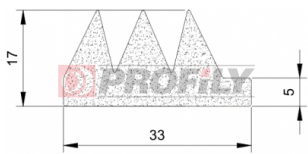

257090001-001

Product type: Solid profiles
Material: NBR
Hardness: 70 ShA
Colour: Black

310090004-001

Product type: Sponge profiles
Material: EPDM
Colour: Black

310090010-002

Product type: Sponge profiles
Material: EPDM
Colour: Black