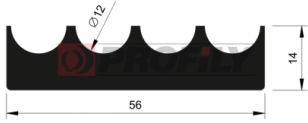

КАТАЛОГ ИЗДЕЛИЙ

214090005-001

Product type: Solid profiles
Material: EPDM
Hardness: 40 ShA
Colour: Black

216090010-001

Product type: Solid profiles
Material: EPDM
Hardness: 60 ShA
Colour: Black

216090171-002

Product type: Solid profiles
Material: EPDM
Hardness: 60 ShA
Colour: Black

217090175-001

Product type: Solid profiles
Material: EPDM
Hardness: 70 ShA
Colour: Black

217090345-001

Product type: Solid profiles
Material: EPDM
Hardness: 70 ShA
Colour: Black