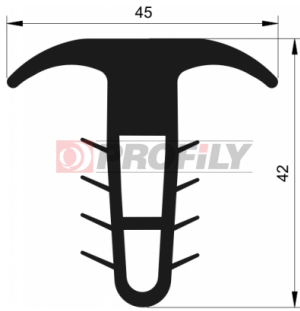

Profiles "Mushroom"

217090309-001

Product type: Solid profiles
Material: EPDM
Hardness: 70 ShA
Colour: Black