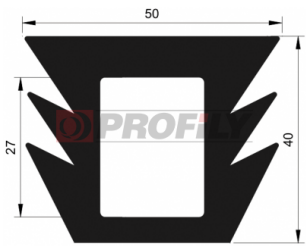

КАТАЛОГ ИЗДЕЛИЙ

Profiles "Mushroom"

216090037-001

Product type: Solid profiles
Material: EPDM
Hardness: 60 ShA
Colour: Black

216090061-001

Product type: Solid profiles
Material: EPDM
Hardness: 60 ShA
Colour: Black