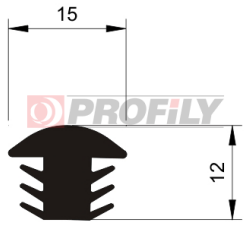

КАТАЛОГ ИЗДЕЛИЙ

Profiles "Mushroom"

216090037-001

Product type: Solid profiles
Material: EPDM
Hardness: 60 ShA
Colour: Black

216090061-001

Product type: Solid profiles
Material: EPDM
Hardness: 60 ShA
Colour: Black