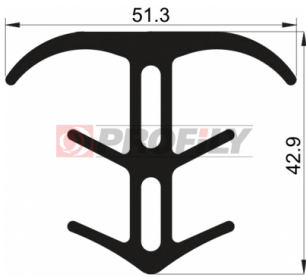

КАТАЛОГ ИЗДЕЛИЙ

Profiles "Mushroom"

216090037-001

Product type: Solid profiles
Material: EPDM
Hardness: 60 ShA
Colour: Black

216090061-001

Product type: Solid profiles
Material: EPDM
Hardness: 60 ShA
Colour: Black