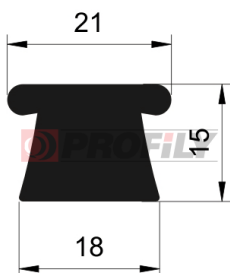

217090116-001

Product type: Solid profiles
Material: EPDM
Hardness: 70 ShA
Colour: Black