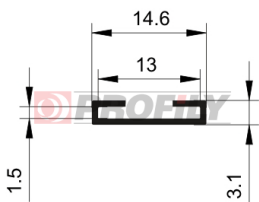

256090004-001

Product type: Solid profiles
Material: NBR
Hardness: 60 ShA
Colour: Black