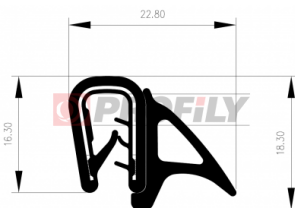

19.3328

Material: PVC + metal strip / EPDM
 Colour: Black
 Metal plate thickness: 2,0 - 4,0 mm

19.3426

Material: PVC + metal strip / EPDM
 Colour: Black
 Metal plate thickness: 3,0 mm

19.3989

Material: PVC + metal strip / EPDM
 Colour: Black
 Metal plate thickness: 0,8 - 2,0 mm

19.4820

Material: PVC + metal strip / EPDM
 Colour: Black
 Metal plate thickness: 1,0 - 2,5 mm

19.5153

Material: PVC + metal strip / EPDM
 Colour: Black
 Metal plate thickness: 2,0 - 5,0 mm

28.6255

Material: EPDM + metal strip
 Colour: Black
 Metal plate thickness: 1,0 - 4,5 mm

83.6819

Material: EPDM + metal strip
 Colour: Black
 Metal plate thickness: 4,5 - 7,5 mm

19.1703

Material: PVC + metal strip / EPDM
 Colour: Black
 Metal plate thickness: 1,5 - 4,0 mm

19.2559

Material: PVC + metal strip / EPDM
 Colour: Black
 Metal plate thickness: 1,0 - 4,0 mm

19.50068

Material: PVC + metal strip / EPDM
Colour: Black
Metal plate thickness: 1,1 - 4,0 mm

38.6410

Material: EPDM + metal strip
Colour: Black
Metal plate thickness: 2,0 - 4,0 mm

A company by

ESRUBBER
EIN SHEMER RUBBER IND.