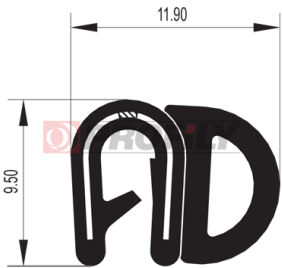

КАТАЛОГ ИЗДЕЛИЙ

19.0426

Material: PVC + metal strip / EPDM
 Colour: Black
 Metal plate thickness: 1,2 -2,0 mm

19.0431

Material: PVC + metal strip / EPDM
 Colour: Black
 Metal plate thickness: 1,5 -4,0 mm

19.0990

Material: PVC + metal strip / EPDM
 Colour: Black
 Metal plate thickness: 1,5 -4,0 mm

19.1252

Material: PVC + metal strip / EPDM
 Colour: Black
 Metal plate thickness: 2,0 -4,0 mm

19.1455

Material: PVC + metal strip / EPDM
 Colour: Black
 Metal plate thickness: 1,5 -4,0 mm

19.1545

Material: PVC + metal strip / EPDM
 Colour: Black
 Metal plate thickness: 1,5 - 4,0 mm

19.1592

Material: PVC + metal strip / EPDM
 Colour: Black
 Metal plate thickness: 1,0 - 3,0 mm

19.1710

Material: PVC + metal strip / EPDM
 Colour: Black
 Metal plate thickness: 0,8 - 2,0 mm

19.1849

Material: PVC + metal strip / EPDM
 Colour: Black
 Metal plate thickness: 1,0 - 4,0 mm

19.2320

Material: PVC + metal strip / EPDM
 Colour: Black
 Metal plate thickness: 1,0 - 4,0 mm

19.3229

Material: PVC + metal strip / EPDM
 Colour: Black
 Metal plate thickness: 1,0 - 4,0 mm