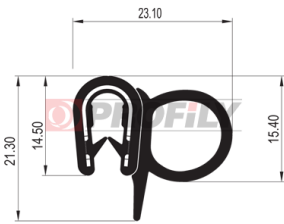

КАТАЛОГ ИЗДЕЛИЙ

19.0426

Material: PVC + metal strip / EPDM
 Colour: Black
 Metal plate thickness: 1,2 -2,0 mm

19.0431

Material: PVC + metal strip / EPDM
 Colour: Black
 Metal plate thickness: 1,5 -4,0 mm

19.0990

Material: PVC + metal strip / EPDM
 Colour: Black
 Metal plate thickness: 1,5 -4,0 mm

19.1252

Material: PVC + metal strip / EPDM
 Colour: Black
 Metal plate thickness: 2,0 -4,0 mm

19.1455

Material: PVC + metal strip / EPDM
 Colour: Black
 Metal plate thickness: 1,5 -4,0 mm

19.1545

Material: PVC + metal strip / EPDM
 Colour: Black
 Metal plate thickness: 1,5 - 4,0 mm

19.1592

Material: PVC + metal strip / EPDM
 Colour: Black
 Metal plate thickness: 1,0 - 3,0 mm

19.1710

Material: PVC + metal strip / EPDM
 Colour: Black
 Metal plate thickness: 0,8 - 2,0 mm

19.50068

Material: PVC + metal strip / EPDM
Colour: Black
Metal plate thickness: 1,1 - 4,0 mm

38.6410

Material: EPDM + metal strip
Colour: Black
Metal plate thickness: 2,0 - 4,0 mm

A company by

ESRUBBER
EIN SHEMER RUBBER IND.