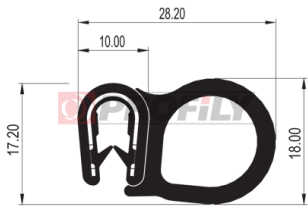

КАТАЛОГ ИЗДЕЛИЙ

19.0426

Material: PVC + metal strip / EPDM
 Colour: Black
 Metal plate thickness: 1,2 -2,0 mm

19.0431

Material: PVC + metal strip / EPDM
 Colour: Black
 Metal plate thickness: 1,5 -4,0 mm

19.0990

Material: PVC + metal strip / EPDM
 Colour: Black
 Metal plate thickness: 1,5 -4,0 mm

19.1252

Material: PVC + metal strip / EPDM
 Colour: Black
 Metal plate thickness: 2,0 -4,0 mm

19.1455

Material: PVC + metal strip / EPDM
 Colour: Black
 Metal plate thickness: 1,5 -4,0 mm

19.1545

Material: PVC + metal strip / EPDM
 Colour: Black
 Metal plate thickness: 1,5 - 4,0 mm

19.1592

Material: PVC + metal strip / EPDM
 Colour: Black
 Metal plate thickness: 1,0 - 3,0 mm

19.1710

Material: PVC + metal strip / EPDM
 Colour: Black
 Metal plate thickness: 0,8 - 2,0 mm

19.50068

Material: PVC + metal strip / EPDM
Colour: Black
Metal plate thickness: 1,1 - 4,0 mm

38.6410

Material: EPDM + metal strip
Colour: Black
Metal plate thickness: 2,0 - 4,0 mm

A company by

ESRUBBER
EIN SHEMER RUBBER IND.