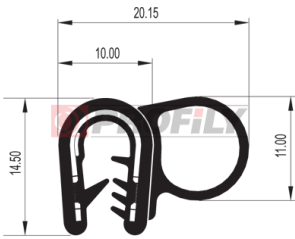

Material: PVC + metal strip / EPDM
 Colour: Black
 Metal plate thickness: 1,5 -4,0 mm

19.1252

Material: PVC + metal strip / EPDM
 Colour: Black
 Metal plate thickness: 2,0 -4,0 mm

19.1455

Material: PVC + metal strip / EPDM
 Colour: Black
 Metal plate thickness: 1,5 -4,0 mm

19.1545

Material: PVC + metal strip / EPDM
 Colour: Black
 Metal plate thickness: 1,5 - 4,0 mm

19.1592

Material: PVC + metal strip / EPDM
 Colour: Black
 Metal plate thickness: 1,0 - 3,0 mm

19.1710

Material: PVC + metal strip / EPDM
 Colour: Black
 Metal plate thickness: 0,8 - 2,0 mm

19.1849

Material: PVC + metal strip / EPDM
 Colour: Black
 Metal plate thickness: 1,0 - 4,0 mm

19.2320

Material: PVC + metal strip / EPDM
 Colour: Black
 Metal plate thickness: 1,0 - 4,0 mm

19.3229

Material: PVC + metal strip / EPDM
 Colour: Black
 Metal plate thickness: 1,0 - 4,0 mm

19.50068

Material: PVC + metal strip / EPDM
Colour: Black
Metal plate thickness: 1,1 - 4,0 mm

38.6410

Material: EPDM + metal strip
Colour: Black
Metal plate thickness: 2,0 - 4,0 mm

A company by

ESRUBBER
EIN SHEMER RUBBER IND.