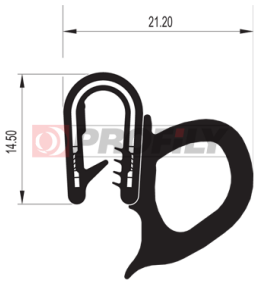

19.1545

Material: PVC + metal strip / EPDM
 Colour: Black
 Metal plate thickness: 1,5 - 4,0 mm

19.1592

Material: PVC + metal strip / EPDM
 Colour: Black
 Metal plate thickness: 1,0 - 3,0 mm

19.1710

Material: PVC + metal strip / EPDM
 Colour: Black
 Metal plate thickness: 0,8 - 2,0 mm

19.1849

Material: PVC + metal strip / EPDM
 Colour: Black
 Metal plate thickness: 1,0 - 4,0 mm

19.2320

Material: PVC + metal strip / EPDM
 Colour: Black
 Metal plate thickness: 1,0 - 4,0 mm

19.3229

Material: PVC + metal strip / EPDM
 Colour: Black
 Metal plate thickness: 1,0 - 4,0 mm

19.3328

Material: PVC + metal strip / EPDM
 Colour: Black
 Metal plate thickness: 2,0 - 4,0 mm

19.3426

Material: PVC + metal strip / EPDM
 Colour: Black
 Metal plate thickness: 3,0 mm

19.3989

Material: PVC + metal strip / EPDM
 Colour: Black
 Metal plate thickness: 0,8 - 2,0 mm

19.4820

Material: PVC + metal strip / EPDM
 Colour: Black
 Metal plate thickness: 1,0 - 2,5 mm

19.5153

Material: PVC + metal strip / EPDM
 Colour: Black
 Metal plate thickness: 2,0 - 5,0 mm

28.6255

Material: EPDM + metal strip
 Colour: Black
 Metal plate thickness: 1,0 - 4,5 mm