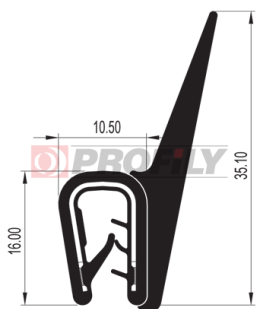

Material: PVC + metal strip / EPDM
 Colour: Black
 Metal plate thickness: 1,5 -4,0 mm

19.1252

Material: PVC + metal strip / EPDM
 Colour: Black
 Metal plate thickness: 2,0 -4,0 mm

19.1455

Material: PVC + metal strip / EPDM
 Colour: Black
 Metal plate thickness: 1,5 -4,0 mm

19.1545

Material: PVC + metal strip / EPDM
 Colour: Black
 Metal plate thickness: 1,5 - 4,0 mm

19.1592

Material: PVC + metal strip / EPDM
 Colour: Black
 Metal plate thickness: 1,0 - 3,0 mm

19.1710

Material: PVC + metal strip / EPDM
 Colour: Black
 Metal plate thickness: 0,8 - 2,0 mm

19.1849

Material: PVC + metal strip / EPDM
 Colour: Black
 Metal plate thickness: 1,0 - 4,0 mm

19.2320

Material: PVC + metal strip / EPDM
 Colour: Black
 Metal plate thickness: 1,0 - 4,0 mm

19.3229

Material: PVC + metal strip / EPDM
 Colour: Black
 Metal plate thickness: 1,0 - 4,0 mm

19.3328

Material: PVC + metal strip / EPDM
 Colour: Black
 Metal plate thickness: 2,0 - 4,0 mm

19.3426

Material: PVC + metal strip / EPDM
 Colour: Black
 Metal plate thickness: 3,0 mm

19.3989

Material: PVC + metal strip / EPDM
 Colour: Black
 Metal plate thickness: 0,8 - 2,0 mm