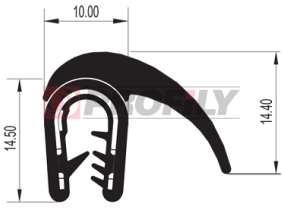

КАТАЛОГ ИЗДЕЛИЙ

19.0426

Material: PVC + metal strip / EPDM
 Colour: Black
 Metal plate thickness: 1,2 -2,0 mm

19.0431

Material: PVC + metal strip / EPDM
 Colour: Black
 Metal plate thickness: 1,5 -4,0 mm

19.0990

Material: PVC + metal strip / EPDM
 Colour: Black
 Metal plate thickness: 1,5 -4,0 mm

19.1252

Material: PVC + metal strip / EPDM
 Colour: Black
 Metal plate thickness: 2,0 -4,0 mm

19.1455

Material: PVC + metal strip / EPDM
 Colour: Black
 Metal plate thickness: 1,5 -4,0 mm

19.1545

Material: PVC + metal strip / EPDM
 Colour: Black
 Metal plate thickness: 1,5 - 4,0 mm

19.1592

Material: PVC + metal strip / EPDM
 Colour: Black
 Metal plate thickness: 1,0 - 3,0 mm

19.1710

Material: PVC + metal strip / EPDM
 Colour: Black
 Metal plate thickness: 0,8 - 2,0 mm

19.1849

Material: PVC + metal strip / EPDM
 Colour: Black
 Metal plate thickness: 1,0 - 4,0 mm

19.2320

Material: PVC + metal strip / EPDM
 Colour: Black
 Metal plate thickness: 1,0 - 4,0 mm

19.3229

Material: PVC + metal strip / EPDM
 Colour: Black
 Metal plate thickness: 1,0 - 4,0 mm