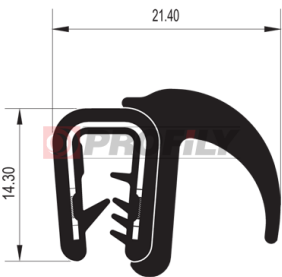

Material: PVC + metal strip / EPDM
 Colour: Black
 Metal plate thickness: 1,5 -4,0 mm

19.1252

Material: PVC + metal strip / EPDM
 Colour: Black
 Metal plate thickness: 2,0 -4,0 mm

19.1455

Material: PVC + metal strip / EPDM
 Colour: Black
 Metal plate thickness: 1,5 -4,0 mm

19.1545

Material: PVC + metal strip / EPDM
 Colour: Black
 Metal plate thickness: 1,5 - 4,0 mm

19.1592

Material: PVC + metal strip / EPDM
 Colour: Black
 Metal plate thickness: 1,0 - 3,0 mm

19.1710

Material: PVC + metal strip / EPDM
 Colour: Black
 Metal plate thickness: 0,8 - 2,0 mm

19.1849

Material: PVC + metal strip / EPDM
 Colour: Black
 Metal plate thickness: 1,0 - 4,0 mm

19.2320

Material: PVC + metal strip / EPDM
 Colour: Black
 Metal plate thickness: 1,0 - 4,0 mm

19.3229

Material: PVC + metal strip / EPDM
 Colour: Black
 Metal plate thickness: 1,0 - 4,0 mm

19.3328

Material: PVC + metal strip / EPDM
 Colour: Black
 Metal plate thickness: 2,0 - 4,0 mm

19.3426

Material: PVC + metal strip / EPDM
 Colour: Black
 Metal plate thickness: 3,0 mm

19.3989

Material: PVC + metal strip / EPDM
 Colour: Black
 Metal plate thickness: 0,8 - 2,0 mm