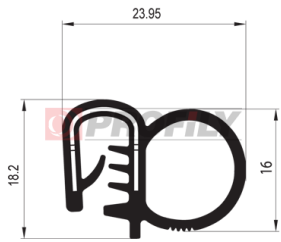

19.3328

Material: PVC + metal strip / EPDM
 Colour: Black
 Metal plate thickness: 2,0 - 4,0 mm

19.3426

Material: PVC + metal strip / EPDM
 Colour: Black
 Metal plate thickness: 3,0 mm

19.3989

Material: PVC + metal strip / EPDM
 Colour: Black
 Metal plate thickness: 0,8 - 2,0 mm

19.4820

Material: PVC + metal strip / EPDM
 Colour: Black
 Metal plate thickness: 1,0 - 2,5 mm

19.5153

Material: PVC + metal strip / EPDM
 Colour: Black
 Metal plate thickness: 2,0 - 5,0 mm

28.6255

Material: EPDM + metal strip
 Colour: Black
 Metal plate thickness: 1,0 - 4,5 mm

83.6819

Material: EPDM + metal strip
 Colour: Black
 Metal plate thickness: 4,5 - 7,5 mm

19.1703

Material: PVC + metal strip / EPDM
 Colour: Black
 Metal plate thickness: 1,5 - 4,0 mm

19.2559

Material: PVC + metal strip / EPDM
 Colour: Black
 Metal plate thickness: 1,0 - 4,0 mm

19.50068

Material: PVC + metal strip / EPDM
Colour: Black
Metal plate thickness: 1,1 - 4,0 mm

38.6410

Material: EPDM + metal strip
Colour: Black
Metal plate thickness: 2,0 - 4,0 mm

A company by

ESRUBBER
EIN SHEMER RUBBER IND.