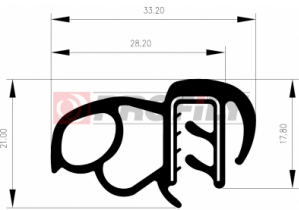

19.4820

Material: PVC + metal strip / EPDM
 Colour: Black
 Metal plate thickness: 1,0 - 2,5 mm

19.5153

Material: PVC + metal strip / EPDM
 Colour: Black
 Metal plate thickness: 2,0 - 5,0 mm

28.6255

Material: EPDM + metal strip
 Colour: Black
 Metal plate thickness: 1,0 - 4,5 mm

83.6819

Material: EPDM + metal strip
 Colour: Black
 Metal plate thickness: 4,5 - 7,5 mm

19.1703

Material: PVC + metal strip / EPDM
 Colour: Black
 Metal plate thickness: 1,5 - 4,0 mm

19.2559

Material: PVC + metal strip / EPDM
 Colour: Black
 Metal plate thickness: 1,0 - 4,0 mm

19.50068

Material: PVC + metal strip / EPDM
Colour: Black
Metal plate thickness: 1,1 - 4,0 mm

38.6410

Material: EPDM + metal strip
Colour: Black
Metal plate thickness: 2,0 - 4,0 mm

A company by

ESRUBBER
EIN SHEMER RUBBER IND.