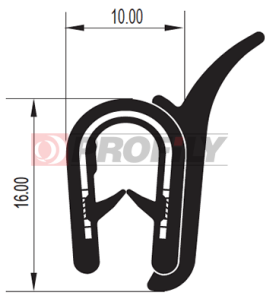

19.3328

Material: PVC + metal strip / EPDM
 Colour: Black
 Metal plate thickness: 2,0 - 4,0 mm

19.3426

Material: PVC + metal strip / EPDM
 Colour: Black
 Metal plate thickness: 3,0 mm

19.3989

Material: PVC + metal strip / EPDM
 Colour: Black
 Metal plate thickness: 0,8 - 2,0 mm

19.4820

Material: PVC + metal strip / EPDM
 Colour: Black
 Metal plate thickness: 1,0 - 2,5 mm

19.5153

Material: PVC + metal strip / EPDM
 Colour: Black
 Metal plate thickness: 2,0 - 5,0 mm

28.6255

Material: EPDM + metal strip
 Colour: Black
 Metal plate thickness: 1,0 - 4,5 mm

83.6819

Material: EPDM + metal strip
 Colour: Black
 Metal plate thickness: 4,5 - 7,5 mm

19.1703

Material: PVC + metal strip / EPDM
 Colour: Black
 Metal plate thickness: 1,5 - 4,0 mm

19.2559

Material: PVC + metal strip / EPDM
 Colour: Black
 Metal plate thickness: 1,0 - 4,0 mm

19.50068

Material: PVC + metal strip / EPDM
Colour: Black
Metal plate thickness: 1,1 - 4,0 mm

38.6410

Material: EPDM + metal strip
Colour: Black
Metal plate thickness: 2,0 - 4,0 mm

A company by

ESRUBBER
EIN SHEMER RUBBER IND.