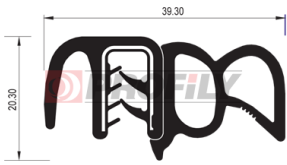

19.3328

Material: PVC + metal strip / EPDM
 Colour: Black
 Metal plate thickness: 2,0 - 4,0 mm

19.3426

Material: PVC + metal strip / EPDM
 Colour: Black
 Metal plate thickness: 3,0 mm

19.3989

Material: PVC + metal strip / EPDM
 Colour: Black
 Metal plate thickness: 0,8 - 2,0 mm

19.4820

Material: PVC + metal strip / EPDM
 Colour: Black
 Metal plate thickness: 1,0 - 2,5 mm

19.5153

Material: PVC + metal strip / EPDM
 Colour: Black
 Metal plate thickness: 2,0 - 5,0 mm

28.6255

Material: EPDM + metal strip
 Colour: Black
 Metal plate thickness: 1,0 - 4,5 mm

83.6819

Material: EPDM + metal strip
 Colour: Black
 Metal plate thickness: 4,5 - 7,5 mm

19.1703

Material: PVC + metal strip / EPDM
 Colour: Black
 Metal plate thickness: 1,5 - 4,0 mm

19.2559

Material: PVC + metal strip / EPDM
 Colour: Black
 Metal plate thickness: 1,0 - 4,0 mm

19.50068

Material: PVC + metal strip / EPDM
Colour: Black
Metal plate thickness: 1,1 - 4,0 mm

38.6410

Material: EPDM + metal strip
Colour: Black
Metal plate thickness: 2,0 - 4,0 mm

A company by

ESRUBBER
EIN SHEMER RUBBER IND.