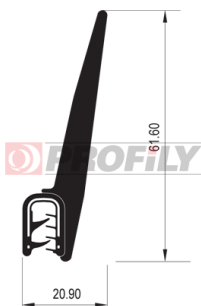

19.3328

Material: PVC + metal strip / EPDM
 Colour: Black
 Metal plate thickness: 2,0 - 4,0 mm

19.3426

Material: PVC + metal strip / EPDM
 Colour: Black
 Metal plate thickness: 3,0 mm

19.3989

Material: PVC + metal strip / EPDM
 Colour: Black
 Metal plate thickness: 0,8 - 2,0 mm

19.4820

Material: PVC + metal strip / EPDM
 Colour: Black
 Metal plate thickness: 1,0 - 2,5 mm

19.5153

Material: PVC + metal strip / EPDM
 Colour: Black
 Metal plate thickness: 2,0 - 5,0 mm

28.6255

Material: EPDM + metal strip
 Colour: Black
 Metal plate thickness: 1,0 - 4,5 mm

83.6819

Material: EPDM + metal strip
 Colour: Black
 Metal plate thickness: 4,5 - 7,5 mm

19.1703

Material: PVC + metal strip / EPDM
 Colour: Black
 Metal plate thickness: 1,5 - 4,0 mm

19.2559

Material: PVC + metal strip / EPDM
 Colour: Black
 Metal plate thickness: 1,0 - 4,0 mm

19.50068

Material: PVC + metal strip / EPDM
Colour: Black
Metal plate thickness: 1,1 - 4,0 mm

38.6410

Material: EPDM + metal strip
Colour: Black
Metal plate thickness: 2,0 - 4,0 mm

A company by

ESRUBBER
EIN SHEMER RUBBER IND.