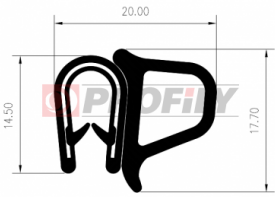

19.4820

Material: PVC + metal strip / EPDM
 Colour: Black
 Metal plate thickness: 1,0 - 2,5 mm

19.5153

Material: PVC + metal strip / EPDM
 Colour: Black
 Metal plate thickness: 2,0 - 5,0 mm

28.6255

Material: EPDM + metal strip
 Colour: Black
 Metal plate thickness: 1,0 - 4,5 mm

83.6819

Material: EPDM + metal strip
 Colour: Black
 Metal plate thickness: 4,5 - 7,5 mm

19.1703

Material: PVC + metal strip / EPDM
 Colour: Black
 Metal plate thickness: 1,5 - 4,0 mm

19.2559

Material: PVC + metal strip / EPDM
 Colour: Black
 Metal plate thickness: 1,0 - 4,0 mm

19.50068

Material: PVC + metal strip / EPDM
Colour: Black
Metal plate thickness: 1,1 - 4,0 mm

38.6410

Material: EPDM + metal strip
Colour: Black
Metal plate thickness: 2,0 - 4,0 mm

A company by

ESRUBBER
EIN SHEMER RUBBER IND.