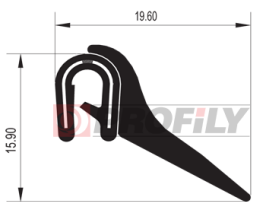

19.1545

Material: PVC + metal strip / EPDM
 Colour: Black
 Metal plate thickness: 1,5 - 4,0 mm

19.1592

Material: PVC + metal strip / EPDM
 Colour: Black
 Metal plate thickness: 1,0 - 3,0 mm

19.1710

Material: PVC + metal strip / EPDM
 Colour: Black
 Metal plate thickness: 0,8 - 2,0 mm

19.1849

Material: PVC + metal strip / EPDM
 Colour: Black
 Metal plate thickness: 1,0 - 4,0 mm

19.2320

Material: PVC + metal strip / EPDM
 Colour: Black
 Metal plate thickness: 1,0 - 4,0 mm

19.3229

Material: PVC + metal strip / EPDM
 Colour: Black
 Metal plate thickness: 1,0 - 4,0 mm

19.3328

Material: PVC + metal strip / EPDM
 Colour: Black
 Metal plate thickness: 2,0 - 4,0 mm

19.3426

Material: PVC + metal strip / EPDM
 Colour: Black
 Metal plate thickness: 3,0 mm

19.3989

Material: PVC + metal strip / EPDM
 Colour: Black
 Metal plate thickness: 0,8 - 2,0 mm

19.4820

Material: PVC + metal strip / EPDM
 Colour: Black
 Metal plate thickness: 1,0 - 2,5 mm

19.5153

Material: PVC + metal strip / EPDM
 Colour: Black
 Metal plate thickness: 2,0 - 5,0 mm

28.6255

Material: EPDM + metal strip
 Colour: Black
 Metal plate thickness: 1,0 - 4,5 mm