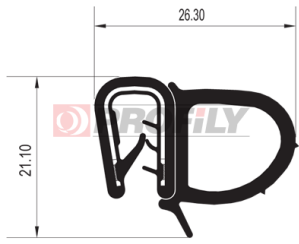

Material: PVC + metal strip / EPDM
 Colour: Black
 Metal plate thickness: 1,5 -4,0 mm

19.1252

Material: PVC + metal strip / EPDM
 Colour: Black
 Metal plate thickness: 2,0 -4,0 mm

19.1455

Material: PVC + metal strip / EPDM
 Colour: Black
 Metal plate thickness: 1,5 -4,0 mm

19.1545

Material: PVC + metal strip / EPDM
 Colour: Black
 Metal plate thickness: 1,5 - 4,0 mm

19.1592

Material: PVC + metal strip / EPDM
 Colour: Black
 Metal plate thickness: 1,0 - 3,0 mm

19.1710

Material: PVC + metal strip / EPDM
 Colour: Black
 Metal plate thickness: 0,8 - 2,0 mm

19.1849

Material: PVC + metal strip / EPDM
 Colour: Black
 Metal plate thickness: 1,0 - 4,0 mm

19.2320

Material: PVC + metal strip / EPDM
 Colour: Black
 Metal plate thickness: 1,0 - 4,0 mm

19.3229

Material: PVC + metal strip / EPDM
 Colour: Black
 Metal plate thickness: 1,0 - 4,0 mm

19.3328

Material: PVC + metal strip / EPDM
 Colour: Black
 Metal plate thickness: 2,0 - 4,0 mm

19.3426

Material: PVC + metal strip / EPDM
 Colour: Black
 Metal plate thickness: 3,0 mm

19.3989

Material: PVC + metal strip / EPDM
 Colour: Black
 Metal plate thickness: 0,8 - 2,0 mm