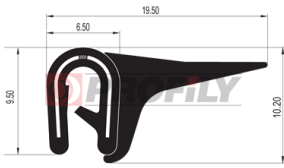

КАТАЛОГ ИЗДЕЛИЙ

19.0426

Material: PVC + metal strip / EPDM
 Colour: Black
 Metal plate thickness: 1,2 -2,0 mm

19.0431

Material: PVC + metal strip / EPDM
 Colour: Black
 Metal plate thickness: 1,5 -4,0 mm

19.0990

Material: PVC + metal strip / EPDM
 Colour: Black
 Metal plate thickness: 1,5 -4,0 mm

19.1252

Material: PVC + metal strip / EPDM
 Colour: Black
 Metal plate thickness: 2,0 -4,0 mm

19.1455

Material: PVC + metal strip / EPDM
 Colour: Black
 Metal plate thickness: 1,5 -4,0 mm

19.1545

Material: PVC + metal strip / EPDM
 Colour: Black
 Metal plate thickness: 1,5 - 4,0 mm

19.1592

Material: PVC + metal strip / EPDM
 Colour: Black
 Metal plate thickness: 1,0 - 3,0 mm

19.1710

Material: PVC + metal strip / EPDM
 Colour: Black
 Metal plate thickness: 0,8 - 2,0 mm

19.50068

Material: PVC + metal strip / EPDM
Colour: Black
Metal plate thickness: 1,1 - 4,0 mm

38.6410

Material: EPDM + metal strip
Colour: Black
Metal plate thickness: 2,0 - 4,0 mm

A company by

ESRUBBER
EIN SHEMER RUBBER IND.