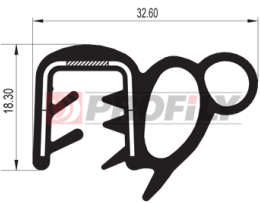

19.3328

Material: PVC + metal strip / EPDM
 Colour: Black
 Metal plate thickness: 2,0 - 4,0 mm

19.3426

Material: PVC + metal strip / EPDM
 Colour: Black
 Metal plate thickness: 3,0 mm

19.3989

Material: PVC + metal strip / EPDM
 Colour: Black
 Metal plate thickness: 0,8 - 2,0 mm

19.4820

Material: PVC + metal strip / EPDM
 Colour: Black
 Metal plate thickness: 1,0 - 2,5 mm

19.5153

Material: PVC + metal strip / EPDM
 Colour: Black
 Metal plate thickness: 2,0 - 5,0 mm

28.6255

Material: EPDM + metal strip
 Colour: Black
 Metal plate thickness: 1,0 - 4,5 mm

83.6819

Material: EPDM + metal strip
 Colour: Black
 Metal plate thickness: 4,5 - 7,5 mm

19.1703

Material: PVC + metal strip / EPDM
 Colour: Black
 Metal plate thickness: 1,5 - 4,0 mm

19.2559

Material: PVC + metal strip / EPDM
 Colour: Black
 Metal plate thickness: 1,0 - 4,0 mm

19.50068

Material: PVC + metal strip / EPDM
Colour: Black
Metal plate thickness: 1,1 - 4,0 mm

38.6410

Material: EPDM + metal strip
Colour: Black
Metal plate thickness: 2,0 - 4,0 mm

A company by

ESRUBBER
EIN SHEMER RUBBER IND.