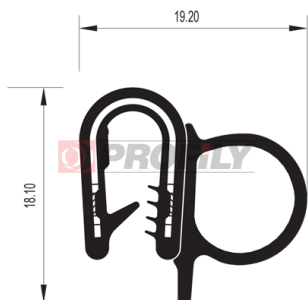

КАТАЛОГ ИЗДЕЛИЙ

19.0426

Material: PVC + metal strip / EPDM
 Colour: Black
 Metal plate thickness: 1,2 -2,0 mm

19.0431

Material: PVC + metal strip / EPDM
 Colour: Black
 Metal plate thickness: 1,5 -4,0 mm

19.0990

Material: PVC + metal strip / EPDM
 Colour: Black
 Metal plate thickness: 1,5 -4,0 mm

19.1252

Material: PVC + metal strip / EPDM
 Colour: Black
 Metal plate thickness: 2,0 -4,0 mm

19.1455

Material: PVC + metal strip / EPDM
 Colour: Black
 Metal plate thickness: 1,5 -4,0 mm

19.1545

Material: PVC + metal strip / EPDM
 Colour: Black
 Metal plate thickness: 1,5 - 4,0 mm

19.1592

Material: PVC + metal strip / EPDM
 Colour: Black
 Metal plate thickness: 1,0 - 3,0 mm

19.1710

Material: PVC + metal strip / EPDM
 Colour: Black
 Metal plate thickness: 0,8 - 2,0 mm

19.50068

Material: PVC + metal strip / EPDM
Colour: Black
Metal plate thickness: 1,1 - 4,0 mm

38.6410

Material: EPDM + metal strip
Colour: Black
Metal plate thickness: 2,0 - 4,0 mm

A company by

ESRUBBER
EIN SHEMER RUBBER IND.