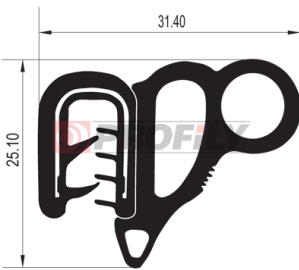

19.1545

Material: PVC + metal strip / EPDM
 Colour: Black
 Metal plate thickness: 1,5 - 4,0 mm

19.1592

Material: PVC + metal strip / EPDM
 Colour: Black
 Metal plate thickness: 1,0 - 3,0 mm

19.1710

Material: PVC + metal strip / EPDM
 Colour: Black
 Metal plate thickness: 0,8 - 2,0 mm

19.1849

Material: PVC + metal strip / EPDM
 Colour: Black
 Metal plate thickness: 1,0 - 4,0 mm

19.2320

Material: PVC + metal strip / EPDM
 Colour: Black
 Metal plate thickness: 1,0 - 4,0 mm

19.3229

Material: PVC + metal strip / EPDM
 Colour: Black
 Metal plate thickness: 1,0 - 4,0 mm

19.3328

Material: PVC + metal strip / EPDM
 Colour: Black
 Metal plate thickness: 2,0 - 4,0 mm

19.3426

Material: PVC + metal strip / EPDM
 Colour: Black
 Metal plate thickness: 3,0 mm

19.3989

Material: PVC + metal strip / EPDM
 Colour: Black
 Metal plate thickness: 0,8 - 2,0 mm

19.4820

Material: PVC + metal strip / EPDM
 Colour: Black
 Metal plate thickness: 1,0 - 2,5 mm

19.5153

Material: PVC + metal strip / EPDM
 Colour: Black
 Metal plate thickness: 2,0 - 5,0 mm

28.6255

Material: EPDM + metal strip
 Colour: Black
 Metal plate thickness: 1,0 - 4,5 mm