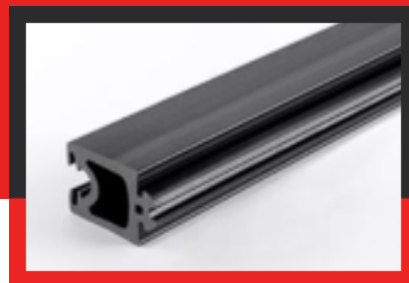

КАТАЛОГ ИЗДЕЛИЙ

"Trapezoid" Profiles

216090036-001

Product type: Solid profiles
Material: EPDM
Hardness: 60 ShA
Colour: Black

216090140-001

Product type: Solid profiles
Material: EPDM
Hardness: 60 ShA
Colour: Black

216090180-001

Product type: Solid profiles
Material: EPDM
Hardness: 60 ShA
Colour: Black

216090188-001

Product type: Solid profiles
Material: EPDM
Hardness: 60 ShA
Colour: Black

217090177-001

Product type: Solid profiles
Material: EPDM
Hardness: 70 ShA
Colour: Black

"Trapezoid" Profiles

217090254-001

Product type: Solid profiles
Material: EPDM
Hardness: 70 ShA
Colour: Black

217090265-001

Product type: Solid profiles
Material: EPDM
Hardness: 70 ShA
Colour: Black

217090267-001