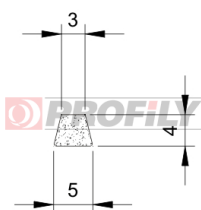

"Trapezoid" Profiles

320090049-001

Product type: Sponge profiles
Material: EPDM
Colour: Black

320090051-001

Product type: Sponge profiles
Material: EPDM
Colour: Black

320090012-001

Product type: Sponge profiles
Material: EPDM
Colour: Black