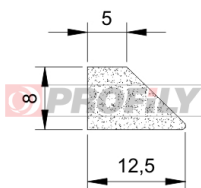

320090067-001

Product type: Sponge profiles
Material: EPDM
Colour: Black