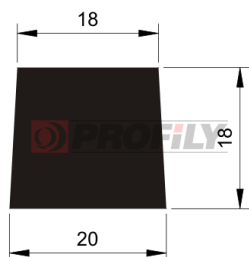

217090177-001

Product type: Solid profiles
Material: EPDM
Hardness: 70 ShA
Colour: Black