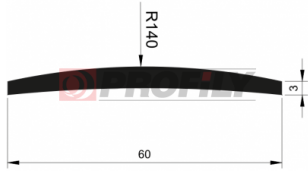

КАТАЛОГ ИЗДЕЛИЙ

"Trapezoid" Profiles

216090036-001

Product type: Solid profiles
Material: EPDM
Hardness: 60 ShA
Colour: Black

216090140-001

Product type: Solid profiles
Material: EPDM
Hardness: 60 ShA
Colour: Black