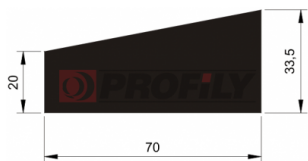

КАТАЛОГ ИЗДЕЛИЙ

"Trapezoid" Profiles

216090036-001

Product type: Solid profiles
Material: EPDM
Hardness: 60 ShA
Colour: Black

216090140-001

Product type: Solid profiles
Material: EPDM
Hardness: 60 ShA
Colour: Black