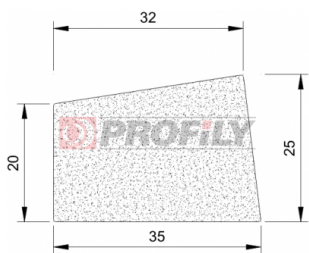

"Trapezoid" Profiles

320090049-001

Product type: Sponge profiles
Material: EPDM
Colour: Black

320090051-001

Product type: Sponge profiles
Material: EPDM
Colour: Black

320090012-001

Product type: Sponge profiles
Material: EPDM
Colour: Black