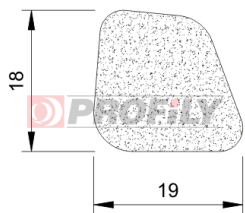

Product type: Solid profiles
Material: NBR
Hardness: 60 ShA
Colour: Black

320090001-001

Product type: Sponge profiles
Material: EPDM
Colour: Black

320090002-002

Product type: Sponge profiles
Material: EPDM
Colour: Black

"Trapezoid" Profiles

320090049-001

Product type: Sponge profiles
Material: EPDM
Colour: Black

320090051-001

Product type: Sponge profiles
Material: EPDM
Colour: Black

320090012-001

Product type: Sponge profiles
Material: EPDM
Colour: Black