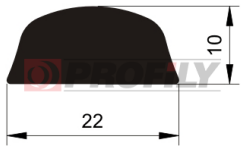

"Trapezoid" Profiles

218090024-001

Product type: Solid profiles
Material: EPDM
Hardness: 80 ShA
Colour: Black

218090030-001

Product type: Solid profiles
Material: EPDM
Hardness: 80 ShA
Colour: Black

256090007-001

Product type: Solid profiles
Material: NBR
Hardness: 60 ShA
Colour: Black

320090001-001

Product type: Sponge profiles
Material: EPDM
Colour: Black

320090002-002

Product type: Sponge profiles
Material: EPDM
Colour: Black