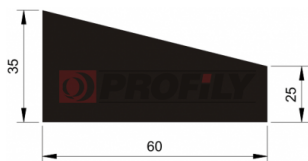

216090188-001

Product type: Solid profiles
Material: EPDM
Hardness: 60 ShA
Colour: Black