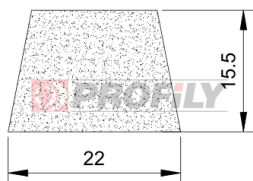

320090001-001

Product type: Sponge profiles
Material: EPDM
Colour: Black