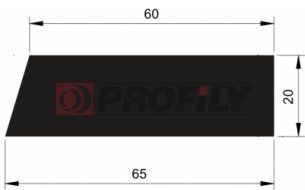

"Trapezoid" Profiles

218090024-001

Product type: Solid profiles
Material: EPDM
Hardness: 80 ShA
Colour: Black

218090030-001

Product type: Solid profiles
Material: EPDM
Hardness: 80 ShA
Colour: Black

256090007-001