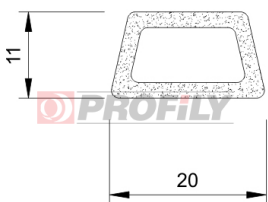

320090002-002

Product type: Sponge profiles
Material: EPDM
Colour: Black