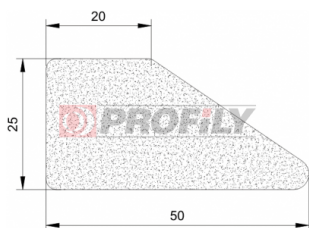

320090051-001

Product type: Sponge profiles
Material: EPDM
Colour: Black