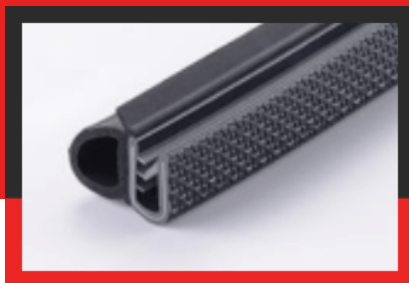

КАТАЛОГ ИЗДЕЛИЙ

"Trapezoid" Profiles

216090036-001

Product type: Solid profiles
Material: EPDM
Hardness: 60 ShA
Colour: Black

216090140-001

Product type: Solid profiles
Material: EPDM
Hardness: 60 ShA
Colour: Black

216090180-001

Product type: Solid profiles
Material: EPDM
Hardness: 60 ShA
Colour: Black

216090188-001

Product type: Solid profiles
Material: EPDM
Hardness: 60 ShA
Colour: Black

217090177-001

Product type: Solid profiles
Material: EPDM
Hardness: 70 ShA
Colour: Black

"Trapezoid" Profiles

217090254-001

Product type: Solid profiles
Material: EPDM
Hardness: 70 ShA
Colour: Black

217090265-001

Product type: Solid profiles
Material: EPDM
Hardness: 70 ShA
Colour: Black

217090267-001