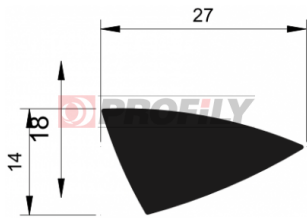

КАТАЛОГ ИЗДЕЛИЙ

A company by

ESRUBBER
EIN SHEMER RUBBER IND.

216090026-001

Product type: Solid profiles
Material: EPDM
Hardness: 60 ShA
Colour: Black

217090036-001

Product type: Solid profiles
Material: EPDM
Hardness: 70 ShA
Colour: Black