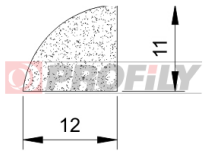

217090223-001

Product type: Solid profiles
Material: EPDM
Hardness: 70 ShA
Colour: Black

217090264-001

Product type: Solid profiles
Material: EPDM
Hardness: 70 ShA
Colour: Black

217090266-001

Product type: Solid profiles
Material: EPDM
Hardness: 70 ShA
Colour: Black