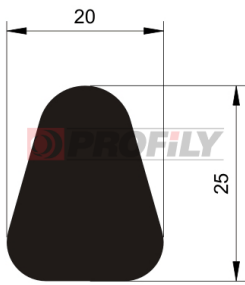

КАТАЛОГ ИЗДЕЛИЙ

A company by

ESRUBBER
EIN SHEMER RUBBER IND.

216090026-001

Product type: Solid profiles
Material: EPDM
Hardness: 60 ShA
Colour: Black

217090036-001

Product type: Solid profiles
Material: EPDM
Hardness: 70 ShA
Colour: Black