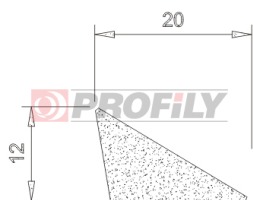

320090027-001

Product type: Sponge profiles
Material: EPDM
Colour: Black