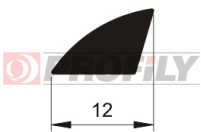

217090264-001

Product type: Solid profiles
Material: EPDM
Hardness: 70 ShA
Colour: Black