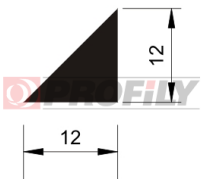

КАТАЛОГ ИЗДЕЛИЙ

A company by

ESRUBBER
EIN SHEMER RUBBER IND.

216090026-001

Product type: Solid profiles
Material: EPDM
Hardness: 60 ShA
Colour: Black

217090036-001

Product type: Solid profiles
Material: EPDM
Hardness: 70 ShA
Colour: Black