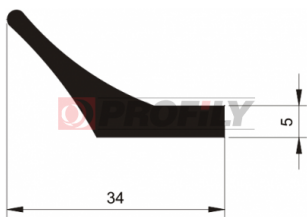

217090191-001

Product type: Solid profiles
Material: EPDM
Hardness: 70 ShA
Colour: Black

217090244-001

Product type: Solid profiles
Material: EPDM
Hardness: 70 ShA
Colour: Black

217090277-001

Product type: Solid profiles
Material: EPDM
Hardness: 70 ShA
Colour: Black