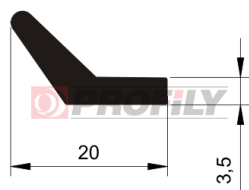

217090290-001

Product type: Solid profiles
Material: EPDM
Hardness: 70 ShA
Colour: Black