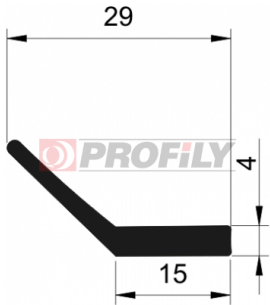

CATÁLOGO

216090047-001

Product type: Solid profiles
Material: EPDM
Hardness: 60 ShA
Colour: Black

216090063-001

Product type: Solid profiles
Material: EPDM
Hardness: 60 ShA
Colour: Black

216090107-002

Product type: Solid profiles
Material: EPDM
Hardness: 60 ShA
Colour: Black