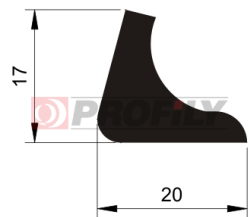

217090277-001

Product type: Solid profiles
Material: EPDM
Hardness: 70 ShA
Colour: Black