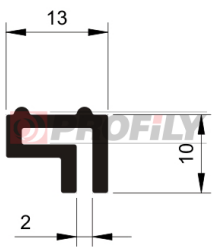

CATÁLOGO

216090047-001

Product type: Solid profiles
Material: EPDM
Hardness: 60 ShA
Colour: Black

216090063-001

Product type: Solid profiles
Material: EPDM
Hardness: 60 ShA
Colour: Black

216090107-002

Product type: Solid profiles
Material: EPDM
Hardness: 60 ShA
Colour: Black