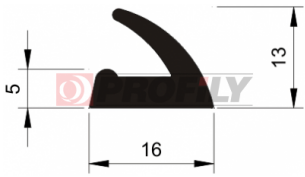

CATÁLOGO

216090047-001

Product type: Solid profiles
Material: EPDM
Hardness: 60 ShA
Colour: Black

216090063-001

Product type: Solid profiles
Material: EPDM
Hardness: 60 ShA
Colour: Black

216090107-002

Product type: Solid profiles
Material: EPDM
Hardness: 60 ShA
Colour: Black