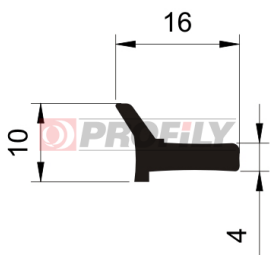

217090023-001

Product type: Solid profiles
Material: EPDM
Hardness: 70 ShA
Colour: Black

217090025-001

Product type: Solid profiles
Material: EPDM
Hardness: 70 ShA
Colour: Black

217090049-002

Product type: Solid profiles
Material: EPDM
Hardness: 70 ShA
Colour: Black