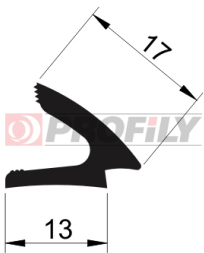

217090049-002

Product type: Solid profiles
Material: EPDM
Hardness: 70 ShA
Colour: Black