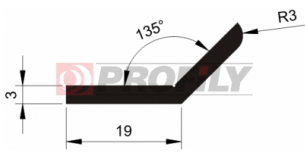

CATÁLOGO

216090047-001

Product type: Solid profiles
Material: EPDM
Hardness: 60 ShA
Colour: Black

216090063-001

Product type: Solid profiles
Material: EPDM
Hardness: 60 ShA
Colour: Black

216090107-002

Product type: Solid profiles
Material: EPDM
Hardness: 60 ShA
Colour: Black