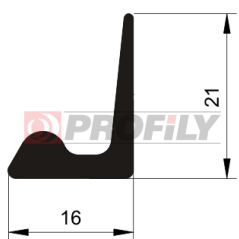

217090163-002

Product type: Solid profiles
Material: EPDM
Hardness: 70 ShA
Colour: Black