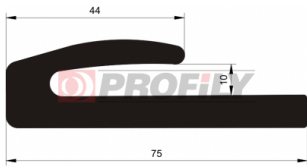

217090065-001

Product type: Solid profiles
Material: EPDM
Hardness: 70 ShA
Colour: Black

217090095-001

Product type: Solid profiles
Material: EPDM
Hardness: 70 ShA
Colour: Black

217090117-001

Product type: Solid profiles
Material: EPDM
Hardness: 70 ShA
Colour: Black