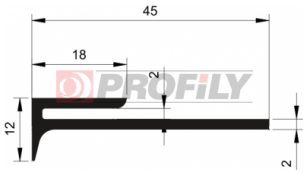

217090013-001

Product type: Solid profiles
Material: EPDM
Hardness: 70 ShA
Colour: Black