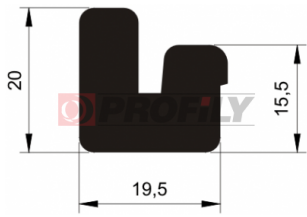

217090122-001

Product type: Solid profiles
Material: EPDM
Hardness: 70 ShA
Colour: Black

217090131-001

Product type: Solid profiles
Material: EPDM
Hardness: 70 ShA
Colour: Black

217090163-002

Product type: Solid profiles
Material: EPDM
Hardness: 70 ShA
Colour: Black