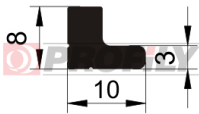

217090117-001

Product type: Solid profiles
Material: EPDM
Hardness: 70 ShA
Colour: Black