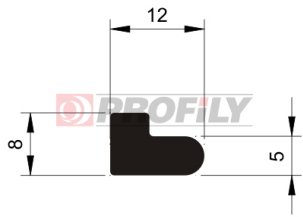

217090005-001

Product type: Solid profiles
Material: EPDM
Hardness: 70 ShA
Colour: Black

217090008-001

Product type: Solid profiles
Material: EPDM
Hardness: 70 ShA
Colour: Black

217090013-001

Product type: Solid profiles
Material: EPDM
Hardness: 70 ShA
Colour: Black