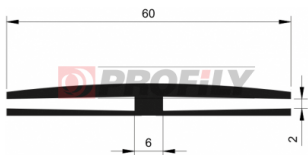

217090019-001

Product type: Solid profiles
Material: EPDM
Hardness: 70 ShA
Colour: Black