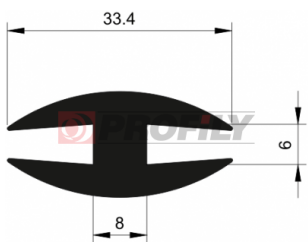

217090056-001

Product type: Solid profiles
Material: EPDM
Hardness: 70 ShA
Colour: Black