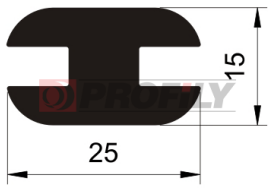

216090204-001

Product type: Solid profiles
Material: EPDM
Hardness: 60 ShA
Colour: Black

217090019-001

Product type: Solid profiles
Material: EPDM
Hardness: 70 ShA
Colour: Black

217090056-001

Product type: Solid profiles
Material: EPDM
Hardness: 70 ShA
Colour: Black