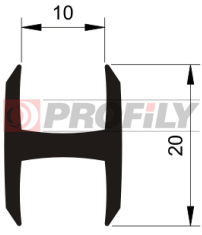

217090164-001

Product type: Solid profiles
 Material: EPDM
 Hardness: 70 ShA
 Colour: Black

217090172-001

Product type: Solid profiles
 Material: EPDM
 Hardness: 70 ShA
 Colour: Black

"H" Profiles

217090263-001