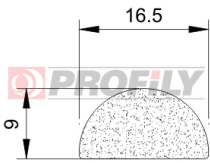

310090008-002

Product type: Sponge profiles
Material: EPDM
Colour: Black

310090009-002

Product type: Sponge profiles
Material: EPDM
Colour: Black

310090016-001

Product type: Sponge profiles
Material: EPDM
Colour: Black