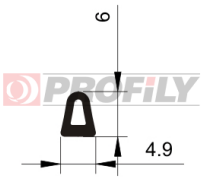

CATÁLOGO

214090029-001

Product type: Solid profiles
Material: EPDM
Hardness: 40 ShA
Colour: Black

256090008-001

Product type: Solid profiles
Material: NBR
Hardness: 60 ShA
Colour: Black

310090007-002

Product type: Sponge profiles
Material: EPDM
Colour: Black