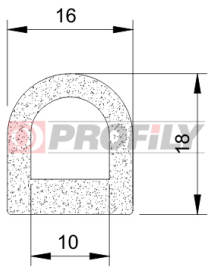

320090052-002

Product type: Sponge profiles
Material: EPDM
Colour: Black