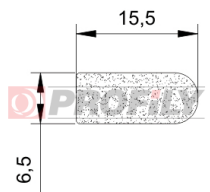

320090061-002

Product type: Sponge profiles
Material: EPDM
Colour: Black