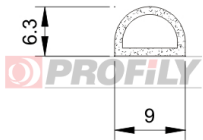

320090062-002

Product type: Sponge profiles
Material: EPDM
Colour: Black

"D" Profiles

320090065-001

Product type: Sponge profiles
Material: EPDM
Colour: Black

320090013-007

Product type: Sponge profiles
Material: EPDM
Colour: Black