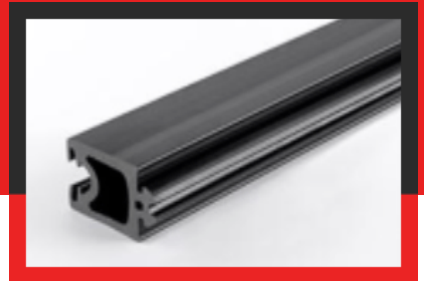

CATÁLOGO

214090029-001

Product type: Solid profiles
Material: EPDM
Hardness: 40 ShA
Colour: Black

256090008-001

Product type: Solid profiles
Material: NBR
Hardness: 60 ShA
Colour: Black

310090007-002

Product type: Sponge profiles
Material: EPDM
Colour: Black

310090008-002

Product type: Sponge profiles
Material: EPDM
Colour: Black

310090009-002

Product type: Sponge profiles
Material: EPDM
Colour: Black

310090016-001

Product type: Sponge profiles
Material: EPDM
Colour: Black