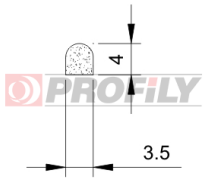

320090062-002

Product type: Sponge profiles
Material: EPDM
Colour: Black

"D" Profiles

320090065-001

Product type: Sponge profiles
Material: EPDM
Colour: Black

320090013-007

Product type: Sponge profiles
Material: EPDM
Colour: Black