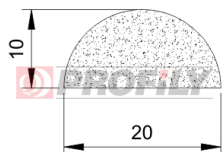

320090014-002

Product type: Sponge profiles
Material: EPDM
Colour: Black

320090052-002

Product type: Sponge profiles
Material: EPDM
Colour: Black

320090061-002

Product type: Sponge profiles
Material: EPDM
Colour: Black