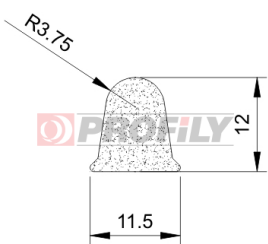

CATÁLOGO

214090029-001

Product type: Solid profiles
Material: EPDM
Hardness: 40 ShA
Colour: Black

256090008-001

Product type: Solid profiles
Material: NBR
Hardness: 60 ShA
Colour: Black

310090007-002

Product type: Sponge profiles
Material: EPDM
Colour: Black