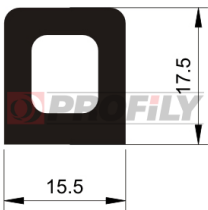

CATÁLOGO

214090029-001

Product type: Solid profiles
Material: EPDM
Hardness: 40 ShA
Colour: Black

256090008-001

Product type: Solid profiles
Material: NBR
Hardness: 60 ShA
Colour: Black

310090007-002

Product type: Sponge profiles
Material: EPDM
Colour: Black