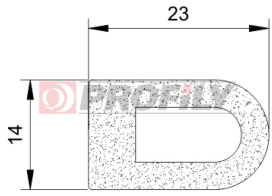

310090016-001

Product type: Sponge profiles
Material: EPDM
Colour: Black