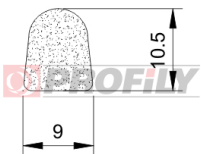

CATÁLOGO

214090029-001

Product type: Solid profiles
Material: EPDM
Hardness: 40 ShA
Colour: Black

256090008-001

Product type: Solid profiles
Material: NBR
Hardness: 60 ShA
Colour: Black

310090007-002

Product type: Sponge profiles
Material: EPDM
Colour: Black