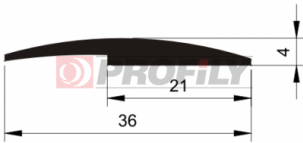

217090256-001

Product type: Solid profiles
Material: EPDM
Hardness: 70 ShA
Colour: Black