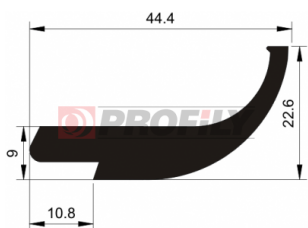

216090058-001

Product type: Solid profiles
Material: EPDM
Hardness: 60 ShA
Colour: Black