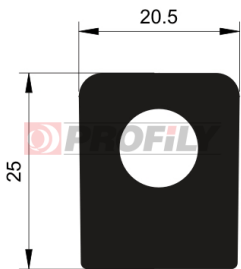

214090031-001

Product type: Solid profiles
Material: EPDM
Hardness: 40 ShA
Colour: Black