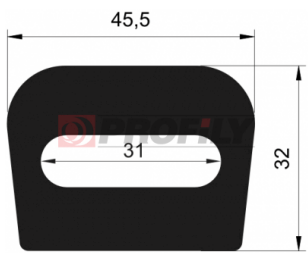

217090055-001

Product type: Solid profiles
Material: EPDM
Hardness: 70 ShA
Colour: Black

217090063-001

Product type: Solid profiles
Material: EPDM
Hardness: 70 ShA
Colour: Black

217090098-001

Product type: Solid profiles
Material: EPDM
Hardness: 70 ShA
Colour: Black