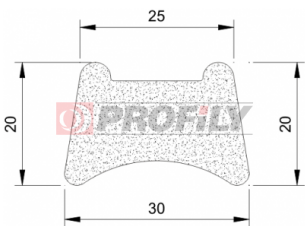

320090036-002

Product type: Sponge profiles
Material: EPDM
Colour: Black