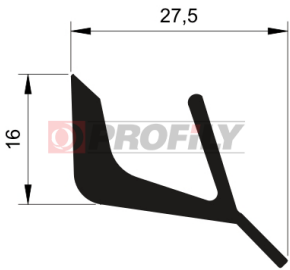

214090032-001

Product type: Solid profiles
Material: EPDM
Hardness: 40 ShA
Colour: Black

214090033-001

Product type: Solid profiles
Material: EPDM
Hardness: 40 ShA
Colour: Black

215090013-001

Product type: Solid profiles
Material: EPDM
Hardness: 50 ShA
Colour: Black