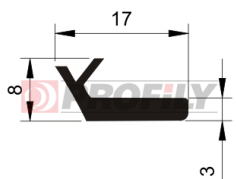

218090009-001

Product type: Solid profiles
Material: EPDM
Hardness: 80 ShA
Colour: Black