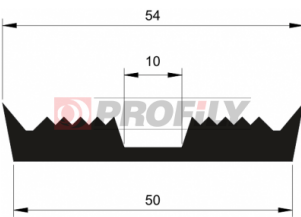

217090052-001

Product type: Solid profiles
Material: EPDM
Hardness: 70 ShA
Colour: Black