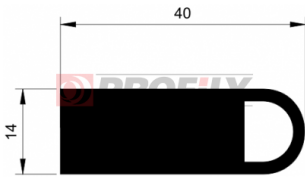

216090069-001

Product type: Solid profiles
Material: EPDM
Hardness: 60 ShA
Colour: Black