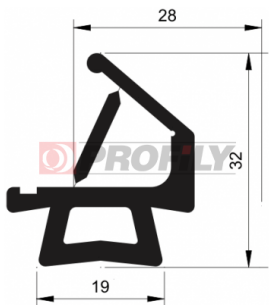

216090035-001

Product type: Solid profiles
Material: EPDM
Hardness: 60 ShA
Colour: Black