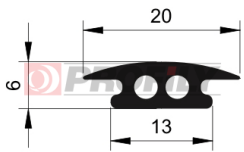

217090218-001

Product type: Solid profiles
Material: EPDM
Hardness: 70 ShA
Colour: Black