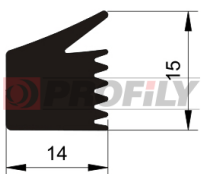

217090160-001

Product type: Solid profiles
Material: EPDM
Hardness: 70 ShA
Colour: Black