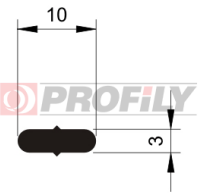

217090040-001

Product type: Solid profiles
Material: EPDM
Hardness: 70 ShA
Colour: Black