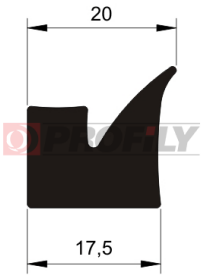

257090014-001

Product type: Solid profiles
Material: NBR
Hardness: 70 ShA
Colour: Black