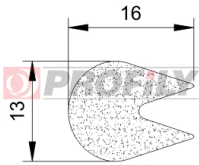

320090057-002

Product type: Sponge profiles
Material: EPDM
Colour: Black