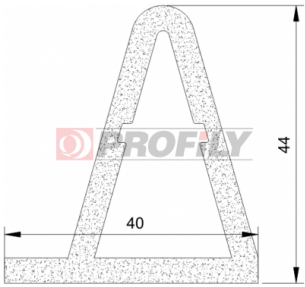

320090066-001

Product type: Sponge profiles
Material: EPDM
Colour: Black