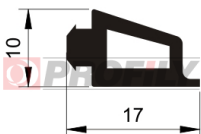

217090281-001

Product type: Solid profiles
Material: EPDM
Hardness: 70 ShA
Colour: Black

217090296-001

Product type: Solid profiles
Material: EPDM
Hardness: 70 ShA
Colour: Black

217090297-001

Product type: Solid profiles
Material: EPDM
Hardness: 70 ShA
Colour: Black