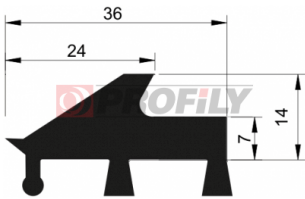

CATÁLOGO

214090008-001

Product type: Solid profiles
Material: EPDM
Hardness: 40 ShA
Colour: Black

214090015-001

Product type: Solid profiles
Material: EPDM
Hardness: 40 ShA
Colour: Black

214090016-001

Product type: Solid profiles
Material: EPDM
Hardness: 40 ShA
Colour: Black