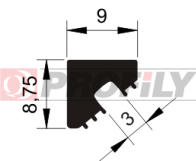

216090168-001

Product type: Solid profiles
Material: EPDM
Hardness: 60 ShA
Colour: Black