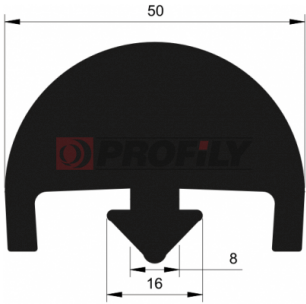

214090024-001

Product type: Solid profiles
Material: EPDM
Hardness: 40 ShA
Colour: Black