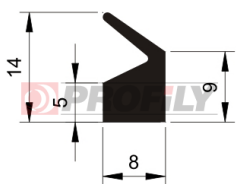

217090347-001

Product type: Solid profiles
Material: EPDM
Hardness: 70 ShA
Colour: Black