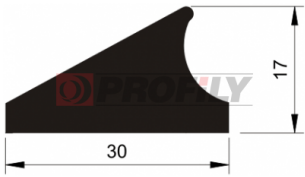

CATÁLOGO

214090008-001

Product type: Solid profiles
Material: EPDM
Hardness: 40 ShA
Colour: Black

214090015-001

Product type: Solid profiles
Material: EPDM
Hardness: 40 ShA
Colour: Black

214090016-001

Product type: Solid profiles
Material: EPDM
Hardness: 40 ShA
Colour: Black