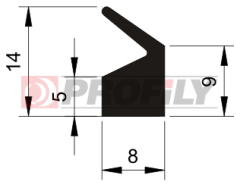

216090118-001

Product type: Solid profiles
Material: EPDM
Hardness: 60 ShA
Colour: Black