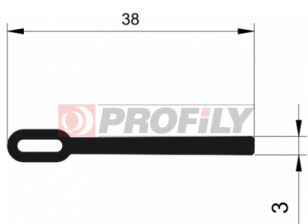

216090014-001

Product type: Solid profiles
Material: EPDM
Hardness: 60 ShA
Colour: Black

216090028-001

Product type: Solid profiles
Material: EPDM
Hardness: 60 ShA
Colour: Black

216090035-001

Product type: Solid profiles
Material: EPDM
Hardness: 60 ShA
Colour: Black