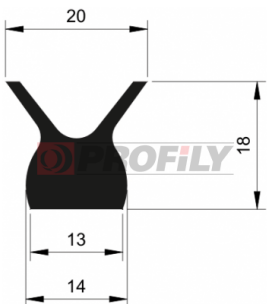

257090018-001

Product type: Solid profiles
Material: NBR
Hardness: 70 ShA
Colour: Black