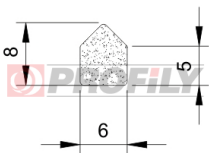

320090030-001

Product type: Sponge profiles
Material: EPDM
Colour: Black