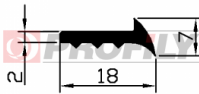

320090056-001

Product type: Sponge profiles
Material: EPDM
Colour: Black

320090057-002

Product type: Sponge profiles
Material: EPDM
Colour: Black

320090060-001

Product type: Sponge profiles
Material: EPDM
Colour: Black