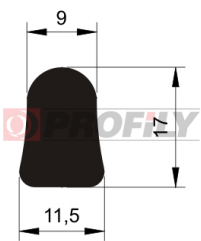

217090197-002

Product type: Solid profiles
Material: EPDM
Hardness: 70 ShA
Colour: Black