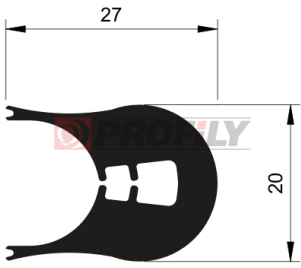

217090020-001

Product type: Solid profiles
Material: EPDM
Hardness: 70 ShA
Colour: Black