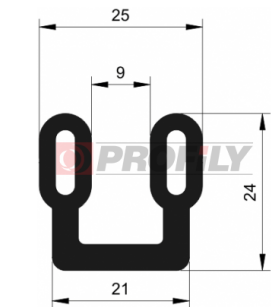

216090070-001

Product type: Solid profiles
Material: EPDM
Hardness: 60 ShA
Colour: Black