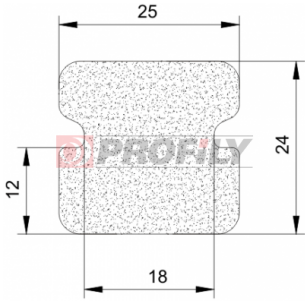

320090025-002

Product type: Sponge profiles
Material: EPDM
Colour: Black

320090036-002

Product type: Sponge profiles
Material: EPDM
Colour: Black

320090037-001

Product type: Sponge profiles
Material: EPDM
Colour: Black