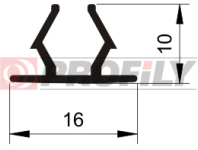

218090029-002

Product type: Solid profiles
Material: EPDM
Hardness: 80 ShA
Colour: Black