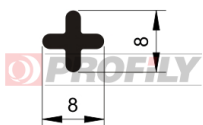

217090119-001

Product type: Solid profiles
Material: EPDM
Hardness: 70 ShA
Colour: Black