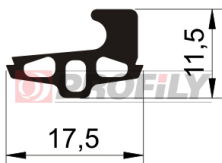

217090297-001

Product type: Solid profiles
Material: EPDM
Hardness: 70 ShA
Colour: Black