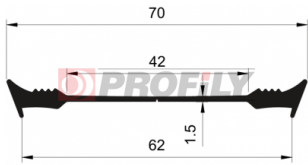

217090063-001

Product type: Solid profiles
Material: EPDM
Hardness: 70 ShA
Colour: Black