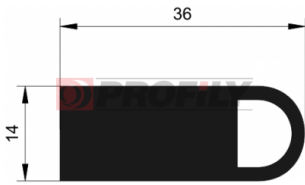

216090052-001

Product type: Solid profiles
Material: EPDM
Hardness: 60 ShA
Colour: Black

216090058-001

Product type: Solid profiles
Material: EPDM
Hardness: 60 ShA
Colour: Black

216090059-002

Product type: Solid profiles
Material: EPDM
Hardness: 60 ShA
Colour: Black