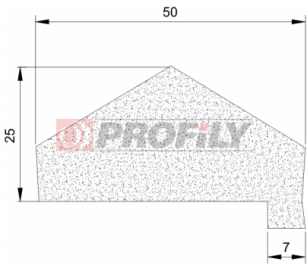

257090016-001

Product type: Solid profiles
Material: NBR
Hardness: 70 ShA
Colour: Black

257090018-001

Product type: Solid profiles
Material: NBR
Hardness: 70 ShA
Colour: Black

320090020-001

Product type: Sponge profiles
Material: EPDM
Colour: Black