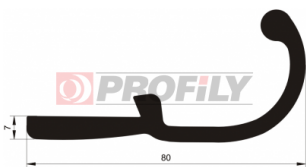

218090008-001

Product type: Solid profiles
Material: EPDM
Hardness: 80 ShA
Colour: Black