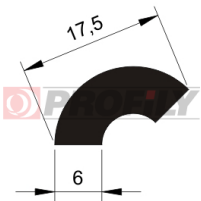

217090150-001

Product type: Solid profiles
Material: EPDM
Hardness: 70 ShA
Colour: Black

217090160-001

Product type: Solid profiles
Material: EPDM
Hardness: 70 ShA
Colour: Black

217090166-001

Product type: Solid profiles
Material: EPDM
Hardness: 70 ShA
Colour: Black