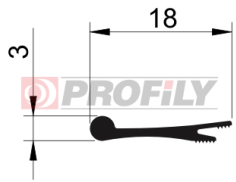

218090003-001

Product type: Solid profiles
Material: EPDM
Hardness: 80 ShA
Colour: Black

218090005-001

Product type: Solid profiles
Material: EPDM
Hardness: 80 ShA
Colour: Black

218090007-001

Product type: Solid profiles
Material: EPDM
Hardness: 80 ShA
Colour: Black