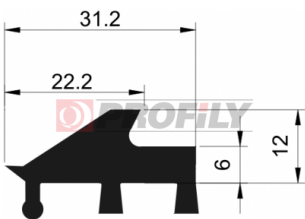

CATÁLOGO

214090008-001

Product type: Solid profiles
Material: EPDM
Hardness: 40 ShA
Colour: Black

214090015-001

Product type: Solid profiles
Material: EPDM
Hardness: 40 ShA
Colour: Black

214090016-001

Product type: Solid profiles
Material: EPDM
Hardness: 40 ShA
Colour: Black