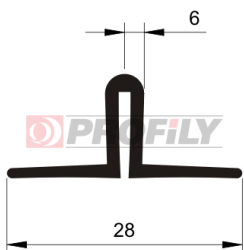

217090262-001

Product type: Solid profiles
Material: EPDM
Hardness: 70 ShA
Colour: Black