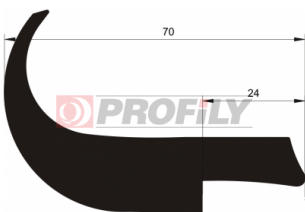

214090022-001

Product type: Solid profiles
Material: EPDM
Hardness: 40 ShA
Colour: Black