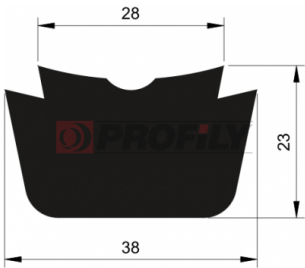

218090020-001

Product type: Solid profiles
Material: EPDM
Hardness: 80 ShA
Colour: Black