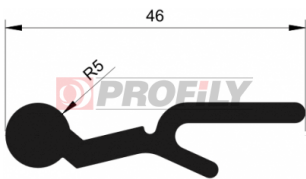

216090007-001

Product type: Solid profiles
Material: EPDM
Hardness: 60 ShA
Colour: Black