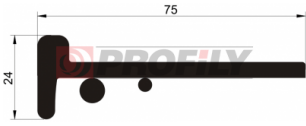

217090113-001

Product type: Solid profiles
Material: EPDM
Hardness: 70 ShA
Colour: Black

217090118-001

Product type: Solid profiles
Material: EPDM
Hardness: 70 ShA
Colour: Black

217090119-001

Product type: Solid profiles
Material: EPDM
Hardness: 70 ShA
Colour: Black