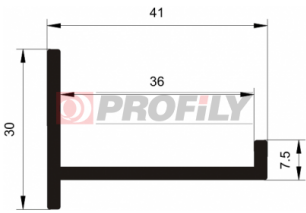

218090005-001

Product type: Solid profiles
Material: EPDM
Hardness: 80 ShA
Colour: Black