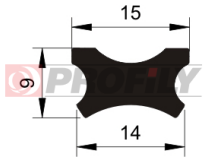

218090008-001

Product type: Solid profiles
Material: EPDM
Hardness: 80 ShA
Colour: Black

218090009-001

Product type: Solid profiles
Material: EPDM
Hardness: 80 ShA
Colour: Black

218090011-001

Product type: Solid profiles
Material: EPDM
Hardness: 80 ShA
Colour: Black