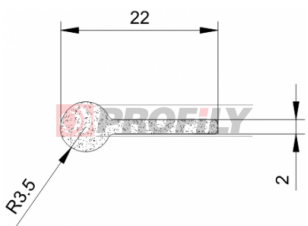

320090021-001

Product type: Sponge profiles
Material: EPDM
Colour: Black

320090022-001

Product type: Sponge profiles
Material: EPDM
Colour: Black

320090030-001

Product type: Sponge profiles
Material: EPDM
Colour: Black