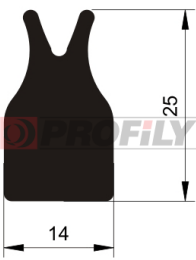

216090097-001

Product type: Solid profiles
Material: EPDM
Hardness: 60 ShA
Colour: Black

216090113-001

Product type: Solid profiles
Material: EPDM
Hardness: 60 ShA
Colour: Black

216090118-001

Product type: Solid profiles
Material: EPDM
Hardness: 60 ShA
Colour: Black