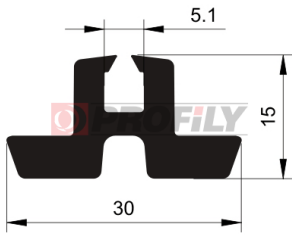

217090145-001

Product type: Solid profiles
Material: EPDM
Hardness: 70 ShA
Colour: Black