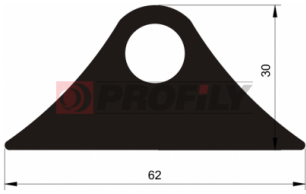

217090336-001

Product type: Solid profiles
Material: EPDM
Hardness: 70 ShA
Colour: Black