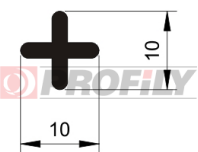

257090012-001

Product type: Solid profiles
Material: NBR
Hardness: 70 ShA
Colour: Black