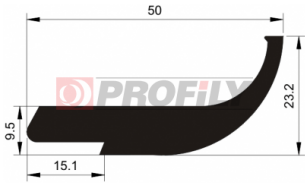

216090059-002

Product type: Solid profiles
Material: EPDM
Hardness: 60 ShA
Colour: Black