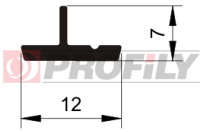

217090275-001

Product type: Solid profiles
Material: EPDM
Hardness: 70 ShA
Colour: Black