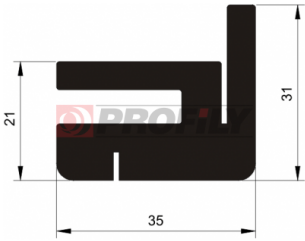

218090008-001

Product type: Solid profiles
Material: EPDM
Hardness: 80 ShA
Colour: Black

218090009-001

Product type: Solid profiles
Material: EPDM
Hardness: 80 ShA
Colour: Black

218090011-001

Product type: Solid profiles
Material: EPDM
Hardness: 80 ShA
Colour: Black