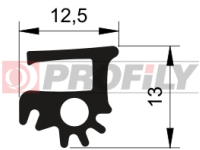

216090209-002

Product type: Solid profiles
Material: EPDM
Hardness: 60 ShA
Colour: Black