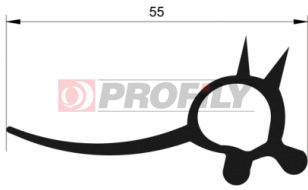

215090018-001

Product type: Solid profiles
Material: EPDM
Hardness: 50 ShA
Colour: Black

216090007-001

Product type: Solid profiles
Material: EPDM
Hardness: 60 ShA
Colour: Black

216090008-001

Product type: Solid profiles
Material: EPDM
Hardness: 60 ShA
Colour: Black