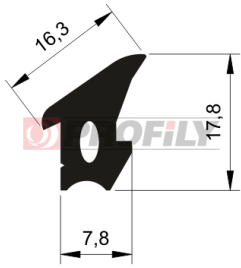

216090144-001

Product type: Solid profiles
Material: EPDM
Hardness: 60 ShA
Colour: Black

216090163-001

Product type: Solid profiles
Material: EPDM
Hardness: 60 ShA
Colour: Black

216090168-001

Product type: Solid profiles
Material: EPDM
Hardness: 60 ShA
Colour: Black