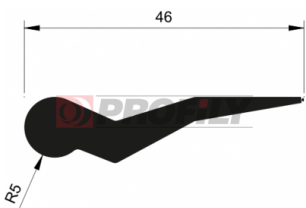

216090008-001

Product type: Solid profiles
Material: EPDM
Hardness: 60 ShA
Colour: Black