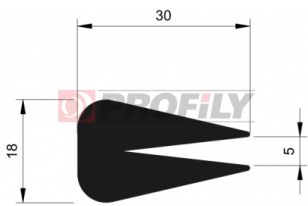

216090028-001

Product type: Solid profiles
Material: EPDM
Hardness: 60 ShA
Colour: Black