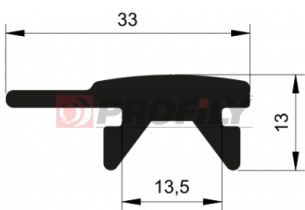

216090177-001

Product type: Solid profiles
Material: EPDM
Hardness: 60 ShA
Colour: Black

216090181-001

Product type: Solid profiles
Material: EPDM
Hardness: 60 ShA
Colour: Black

216090209-002

Product type: Solid profiles
Material: EPDM
Hardness: 60 ShA
Colour: Black