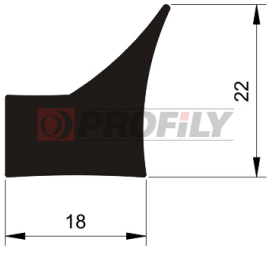

257090003-001

Product type: Solid profiles
Material: NBR
Hardness: 70 ShA
Colour: Black

257090010-001

Product type: Solid profiles
Material: NBR
Hardness: 70 ShA
Colour: Black

257090012-001

Product type: Solid profiles
Material: NBR
Hardness: 70 ShA
Colour: Black