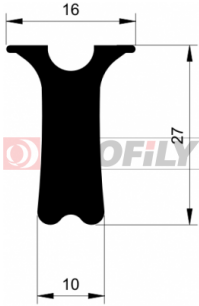

217090221-001

Product type: Solid profiles
Material: EPDM
Hardness: 70 ShA
Colour: Black

217090240-001

Product type: Solid profiles
Material: EPDM
Hardness: 70 ShA
Colour: Black

217090241-001

Product type: Solid profiles
Material: EPDM
Hardness: 70 ShA
Colour: Black