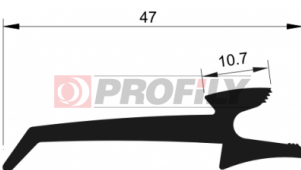

217090039-001

Product type: Solid profiles
Material: EPDM
Hardness: 70 ShA
Colour: Black

217090040-001

Product type: Solid profiles
Material: EPDM
Hardness: 70 ShA
Colour: Black

217090052-001

Product type: Solid profiles
Material: EPDM
Hardness: 70 ShA
Colour: Black