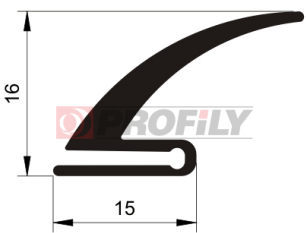

216090163-001

Product type: Solid profiles
Material: EPDM
Hardness: 60 ShA
Colour: Black