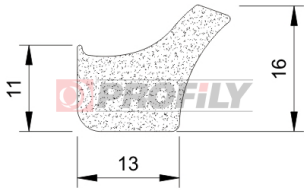

320090048-001

Product type: Sponge profiles
Material: EPDM
Colour: Black