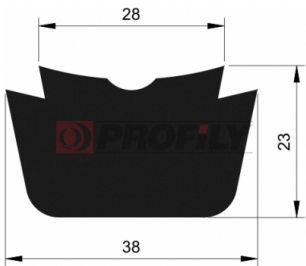

217090275-001

Product type: Solid profiles
Material: EPDM
Hardness: 70 ShA
Colour: Black

217090281-001

Product type: Solid profiles
Material: EPDM
Hardness: 70 ShA
Colour: Black

217090296-001

Product type: Solid profiles
Material: EPDM
Hardness: 70 ShA
Colour: Black