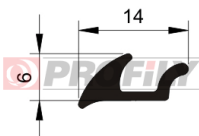

217090241-001

Product type: Solid profiles
Material: EPDM
Hardness: 70 ShA
Colour: Black