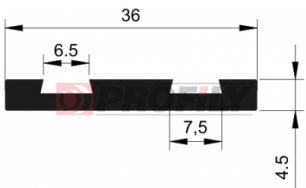

217090340-001

Product type: Solid profiles
Material: EPDM
Hardness: 70 ShA
Colour: Black