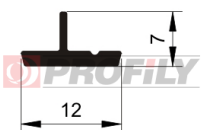

217090167-001

Product type: Solid profiles
Material: EPDM
Hardness: 70 ShA
Colour: Black

217090170-001

Product type: Solid profiles
Material: EPDM
Hardness: 70 ShA
Colour: Black

217090197-002

Product type: Solid profiles
Material: EPDM
Hardness: 70 ShA
Colour: Black