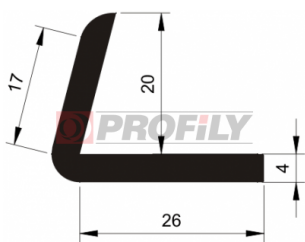

257090010-001

Product type: Solid profiles
Material: NBR
Hardness: 70 ShA
Colour: Black