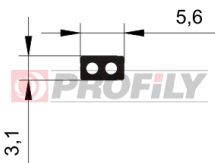

217090318-001

Product type: Solid profiles
Material: EPDM
Hardness: 70 ShA
Colour: Black

217090336-001

Product type: Solid profiles
Material: EPDM
Hardness: 70 ShA
Colour: Black

217090340-001

Product type: Solid profiles
Material: EPDM
Hardness: 70 ShA
Colour: Black