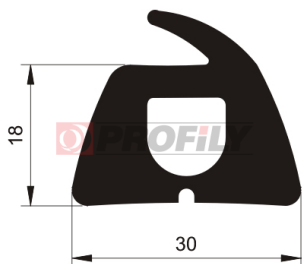

214090028-001

Product type: Solid profiles
Material: EPDM
Hardness: 40 ShA
Colour: Black

214090030-001

Product type: Solid profiles
Material: EPDM
Hardness: 40 ShA
Colour: Black

214090031-001

Product type: Solid profiles
Material: EPDM
Hardness: 40 ShA
Colour: Black