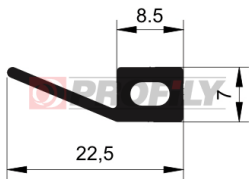

217090209-001

Product type: Solid profiles
Material: EPDM
Hardness: 70 ShA
Colour: Black

217090210-001

Product type: Solid profiles
Material: EPDM
Hardness: 70 ShA
Colour: Black

217090218-001

Product type: Solid profiles
Material: EPDM
Hardness: 70 ShA
Colour: Black