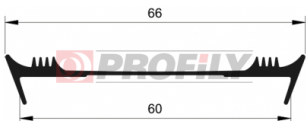

217090240-001

Product type: Solid profiles
Material: EPDM
Hardness: 70 ShA
Colour: Black