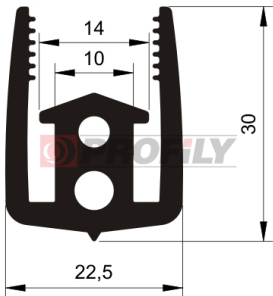

217090149-001

Product type: Solid profiles
Material: EPDM
Hardness: 70 ShA
Colour: Black

217090150-001

Product type: Solid profiles
Material: EPDM
Hardness: 70 ShA
Colour: Black