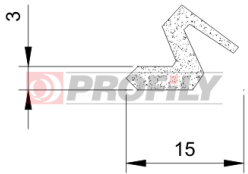

320090033-002

Product type: Sponge profiles
Material: EPDM
Colour: Black

320090048-001

Product type: Sponge profiles
Material: EPDM
Colour: Black

320090066-001

Product type: Sponge profiles
Material: EPDM
Colour: Black