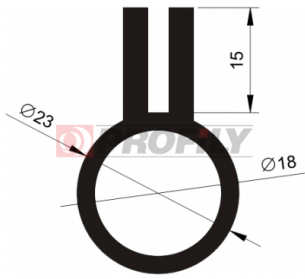

218090029-002

Product type: Solid profiles
Material: EPDM
Hardness: 80 ShA
Colour: Black

256090012-001

Product type: Solid profiles
Material: NBR
Hardness: 60 ShA
Colour: Black