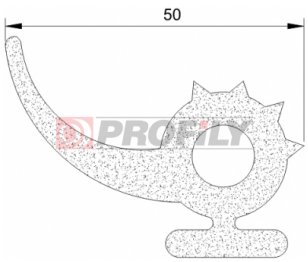

320090022-001

Product type: Sponge profiles
Material: EPDM
Colour: Black

320090030-001

Product type: Sponge profiles
Material: EPDM
Colour: Black