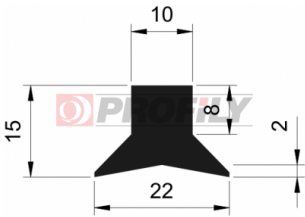

218090023-001

Product type: Solid profiles
Material: EPDM
Hardness: 80 ShA
Colour: Black

218090029-002

Product type: Solid profiles
Material: EPDM
Hardness: 80 ShA
Colour: Black

256090012-001

Product type: Solid profiles
Material: NBR
Hardness: 60 ShA
Colour: Black