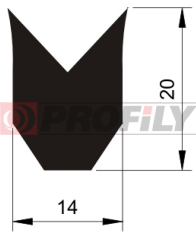

217090210-001

Product type: Solid profiles
Material: EPDM
Hardness: 70 ShA
Colour: Black