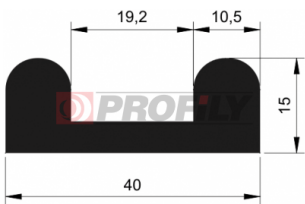

216090181-001

Product type: Solid profiles
Material: EPDM
Hardness: 60 ShA
Colour: Black