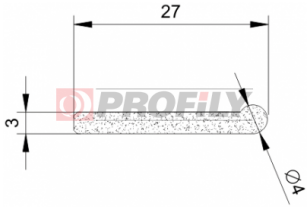

320090020-001

Product type: Sponge profiles
Material: EPDM
Colour: Black