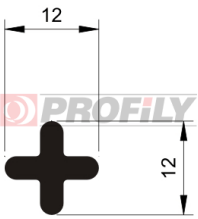

216090215-002

Product type: Solid profiles
Material: EPDM
Hardness: 60 ShA
Colour: Black

217090001-002

Product type: Solid profiles
Material: EPDM
Hardness: 70 ShA
Colour: Black

217090020-001

Product type: Solid profiles
Material: EPDM
Hardness: 70 ShA
Colour: Black