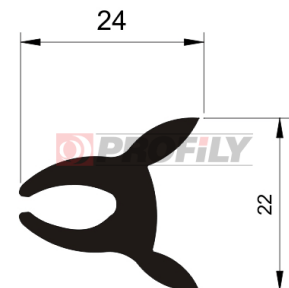

216090067-001

Product type: Solid profiles
Material: EPDM
Hardness: 60 ShA
Colour: Black

216090069-001

Product type: Solid profiles
Material: EPDM
Hardness: 60 ShA
Colour: Black

216090070-001

Product type: Solid profiles
Material: EPDM
Hardness: 60 ShA
Colour: Black