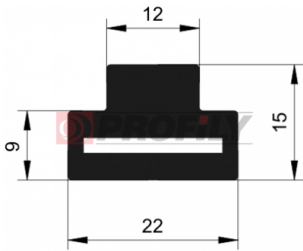

217090255-001

Product type: Solid profiles
Material: EPDM
Hardness: 70 ShA
Colour: Black