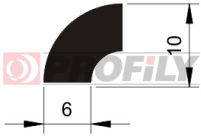

217090166-001

Product type: Solid profiles
Material: EPDM
Hardness: 70 ShA
Colour: Black