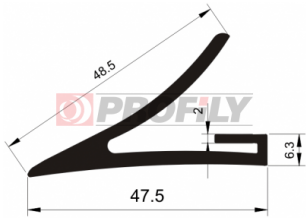

216090113-001

Product type: Solid profiles
Material: EPDM
Hardness: 60 ShA
Colour: Black