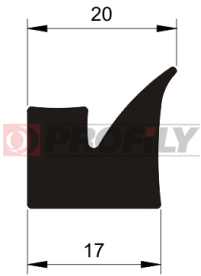

257090015-001

Product type: Solid profiles
Material: NBR
Hardness: 70 ShA
Colour: Black