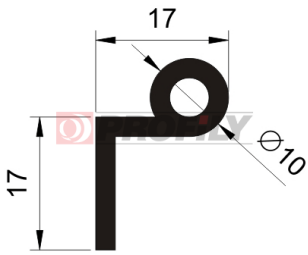

217090098-001

Product type: Solid profiles
Material: EPDM
Hardness: 70 ShA
Colour: Black