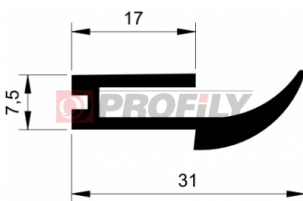

217090248-001

Product type: Solid profiles
Material: EPDM
Hardness: 70 ShA
Colour: Black

217090255-001

Product type: Solid profiles
Material: EPDM
Hardness: 70 ShA
Colour: Black

217090256-001

Product type: Solid profiles
Material: EPDM
Hardness: 70 ShA
Colour: Black