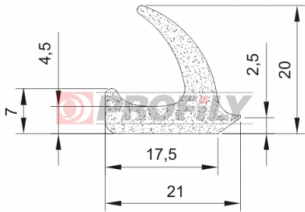

320090060-001

Product type: Sponge profiles
Material: EPDM
Colour: Black

215090021-002

Product type: Solid profiles
Material: EPDM
Hardness: 50 ShA
Colour: Black