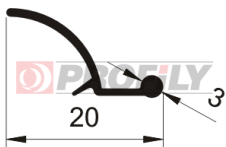

217090118-001

Product type: Solid profiles
Material: EPDM
Hardness: 70 ShA
Colour: Black