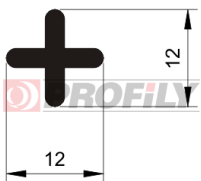

257090013-001

Product type: Solid profiles
Material: NBR
Hardness: 70 ShA
Colour: Black

257090014-001

Product type: Solid profiles
Material: NBR
Hardness: 70 ShA
Colour: Black

257090015-001

Product type: Solid profiles
Material: NBR
Hardness: 70 ShA
Colour: Black