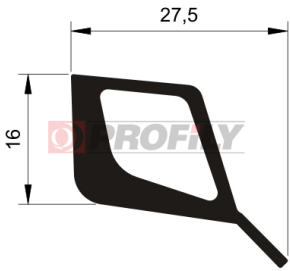

215090013-001

Product type: Solid profiles
Material: EPDM
Hardness: 50 ShA
Colour: Black