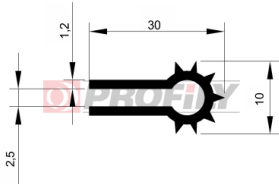

214090037-002

Product type: Solid profiles
Material: EPDM
Hardness: 40 ShA
Colour: Black