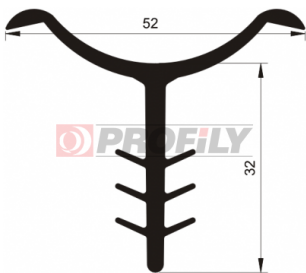

217090312-001

Product type: Solid profiles
Material: EPDM
Hardness: 70 ShA
Colour: Black