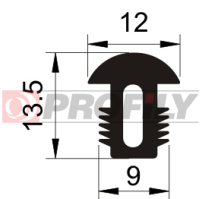

217090089-001

Product type: Solid profiles
Material: EPDM
Hardness: 70 ShA
Colour: Black

217090102-001

Product type: Solid profiles
Material: EPDM
Hardness: 70 ShA
Colour: Black

217090103-002

Product type: Solid profiles
Material: EPDM
Hardness: 70 ShA
Colour: Black