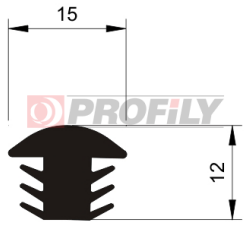

CATÁLOGO

Profiles "Mushroom"

216090037-001

Product type: Solid profiles
Material: EPDM
Hardness: 60 ShA
Colour: Black

216090061-001

Product type: Solid profiles
Material: EPDM
Hardness: 60 ShA
Colour: Black