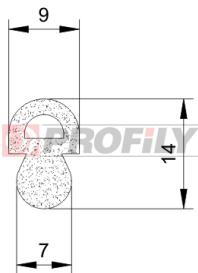

Product type: Solid profiles
Material: EPDM
Hardness: 70 ShA
Colour: Black

217090311-001

Product type: Solid profiles
Material: EPDM
Hardness: 70 ShA
Colour: Black

217090312-001

Product type: Solid profiles
Material: EPDM
Hardness: 70 ShA
Colour: Black