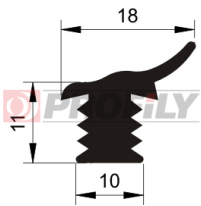

217090107-001

Product type: Solid profiles
Material: EPDM
Hardness: 70 ShA
Colour: Black

217090116-001

Product type: Solid profiles
Material: EPDM
Hardness: 70 ShA
Colour: Black

217090139-002

Product type: Solid profiles
Material: EPDM
Hardness: 70 ShA
Colour: Black