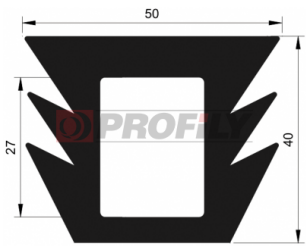

CATÁLOGO

Profiles "Mushroom"

216090037-001

Product type: Solid profiles
Material: EPDM
Hardness: 60 ShA
Colour: Black

216090061-001

Product type: Solid profiles
Material: EPDM
Hardness: 60 ShA
Colour: Black