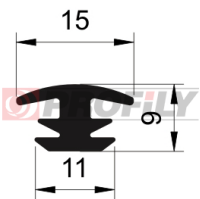

217090103-002

Product type: Solid profiles
Material: EPDM
Hardness: 70 ShA
Colour: Black