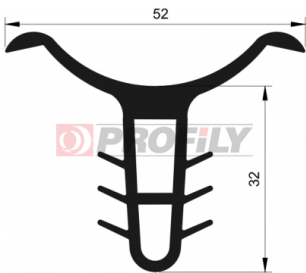

217090311-001

Product type: Solid profiles
Material: EPDM
Hardness: 70 ShA
Colour: Black