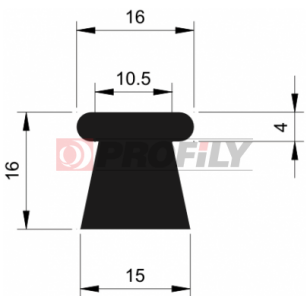

217090068-001

Product type: Solid profiles
Material: EPDM
Hardness: 70 ShA
Colour: Black