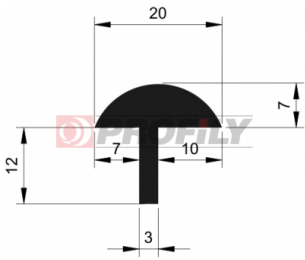

217090012-001

Product type: Solid profiles
Material: EPDM
Hardness: 70 ShA
Colour: Black

217090014-001

Product type: Solid profiles
Material: EPDM
Hardness: 70 ShA
Colour: Black

217090068-001

Product type: Solid profiles
Material: EPDM
Hardness: 70 ShA
Colour: Black