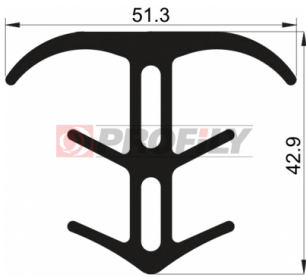

CATÁLOGO

Profiles "Mushroom"

216090037-001

Product type: Solid profiles
Material: EPDM
Hardness: 60 ShA
Colour: Black

216090061-001

Product type: Solid profiles
Material: EPDM
Hardness: 60 ShA
Colour: Black