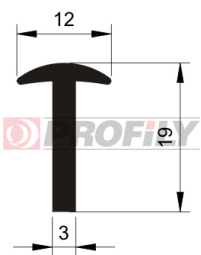

217090214-001

Product type: Solid profiles
Material: EPDM
Hardness: 70 ShA
Colour: Black