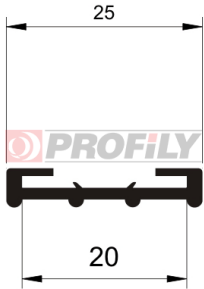

217090051-002

Product type: Solid profiles
Material: EPDM
Hardness: 70 ShA
Colour: Black