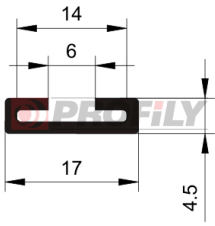

"C" Profiles

256090005-001

Product type: Solid profiles
Material: NBR
Hardness: 60 ShA
Colour: Black