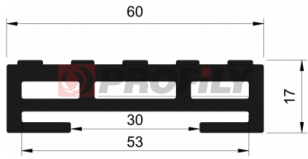

217090035-001

Product type: Solid profiles
Material: EPDM
Hardness: 70 ShA
Colour: Black