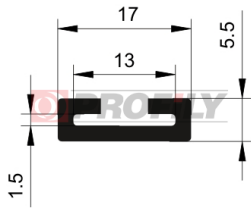

256090006-001

Product type: Solid profiles
Material: NBR
Hardness: 60 ShA
Colour: Black