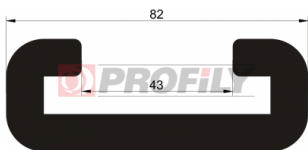

217090161-001

Product type: Solid profiles
Material: EPDM
Hardness: 70 ShA
Colour: Black