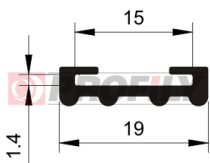

217090004-002

Product type: Solid profiles
Material: EPDM
Hardness: 70 ShA
Colour: Black