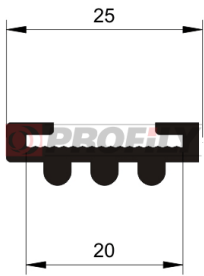

217090054-002

Product type: Solid profiles
Material: EPDM
Hardness: 70 ShA
Colour: Black