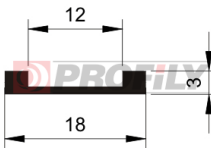

217090222-001

Product type: Solid profiles
Material: EPDM
Hardness: 70 ShA
Colour: Black