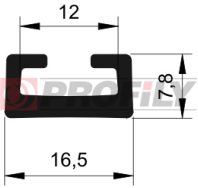

217090187-002

Product type: Solid profiles
Material: EPDM
Hardness: 70 ShA
Colour: Black