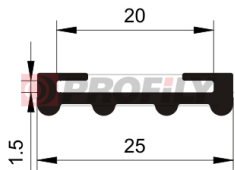

217090003-002

Product type: Solid profiles
Material: EPDM
Hardness: 70 ShA
Colour: Black