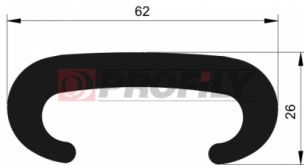

## 216090031-001

Product type: Solid profiles  
Material: EPDM  
Hardness: 60 ShA  
Colour: Black