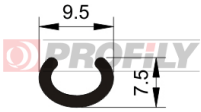

217090162-002

Product type: Solid profiles
Material: EPDM
Hardness: 70 ShA
Colour: Black