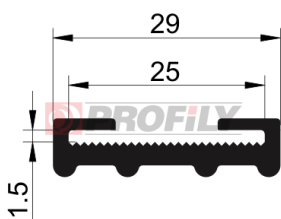

217090016-002

Product type: Solid profiles
Material: EPDM
Hardness: 70 ShA
Colour: Black