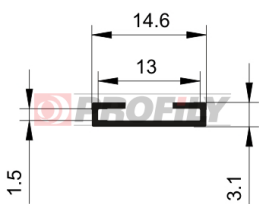

256090004-001

Product type: Solid profiles
Material: NBR
Hardness: 60 ShA
Colour: Black