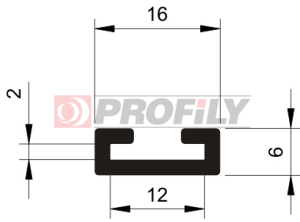

## 216090031-001

Product type: Solid profiles  
Material: EPDM  
Hardness: 60 ShA  
Colour: Black