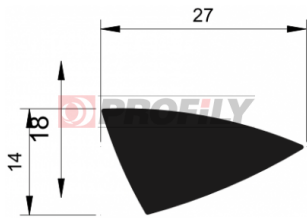

CATÁLOGO

216090026-001

Product type: Solid profiles
Material: EPDM
Hardness: 60 ShA
Colour: Black

217090036-001

Product type: Solid profiles
Material: EPDM
Hardness: 70 ShA
Colour: Black

217090223-001

Product type: Solid profiles
Material: EPDM
Hardness: 70 ShA
Colour: Black