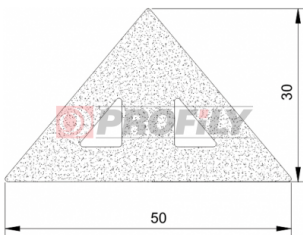

320090053-001

Product type: Sponge profiles
Material: EPDM
Colour: Black

320090077-006

Product type: Sponge profiles
Material: EPDM
Colour: Black