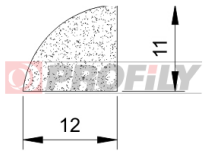

310090014-001

Product type: Sponge profiles
Material: EPDM
Colour: Black