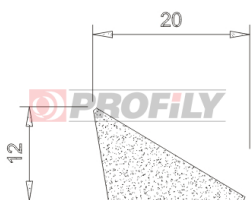

310090015-001

Product type: Sponge profiles
Material: EPDM
Colour: Black

320090053-001

Product type: Sponge profiles
Material: EPDM
Colour: Black

320090077-006

Product type: Sponge profiles
Material: EPDM
Colour: Black