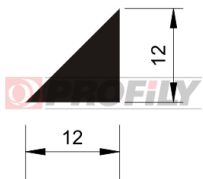

CATÁLOGO

216090026-001

Product type: Solid profiles
Material: EPDM
Hardness: 60 ShA
Colour: Black

217090036-001

Product type: Solid profiles
Material: EPDM
Hardness: 70 ShA
Colour: Black

217090223-001

Product type: Solid profiles
Material: EPDM
Hardness: 70 ShA
Colour: Black