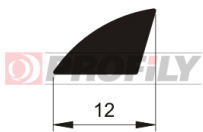

CATÁLOGO

216090026-001

Product type: Solid profiles
Material: EPDM
Hardness: 60 ShA
Colour: Black

217090036-001

Product type: Solid profiles
Material: EPDM
Hardness: 70 ShA
Colour: Black

217090223-001

Product type: Solid profiles
Material: EPDM
Hardness: 70 ShA
Colour: Black

217090264-001

Product type: Solid profiles
Material: EPDM
Hardness: 70 ShA
Colour: Black

217090266-001

Product type: Solid profiles
Material: EPDM
Hardness: 70 ShA
Colour: Black

310090014-001

Product type: Sponge profiles
Material: EPDM
Colour: Black