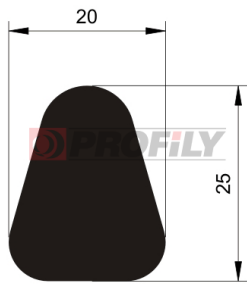

CATÁLOGO

216090026-001

Product type: Solid profiles
Material: EPDM
Hardness: 60 ShA
Colour: Black

217090036-001

Product type: Solid profiles
Material: EPDM
Hardness: 70 ShA
Colour: Black

217090223-001

Product type: Solid profiles
Material: EPDM
Hardness: 70 ShA
Colour: Black