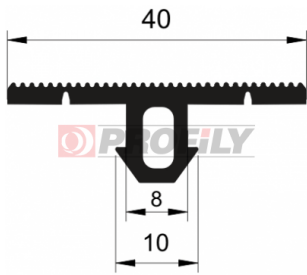

Profiles "for groove"

217090100-001

Product type: Solid profiles
Material: EPDM
Hardness: 70 ShA
Colour: Black

217090104-001

Product type: Solid profiles
Material: EPDM
Hardness: 70 ShA
Colour: Black

217090121-001