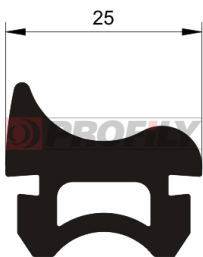

216090105-001

Product type: Solid profiles
Material: EPDM
Hardness: 60 ShA
Colour: Black

216090108-002

Product type: Solid profiles
Material: EPDM
Hardness: 60 ShA
Colour: Black

216090115-001

Product type: Solid profiles
Material: EPDM
Hardness: 60 ShA
Colour: Black