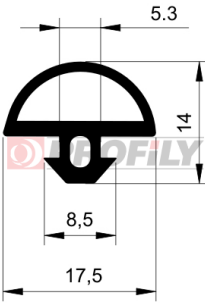

217090173-001

Product type: Solid profiles
Material: EPDM
Hardness: 70 ShA
Colour: Black