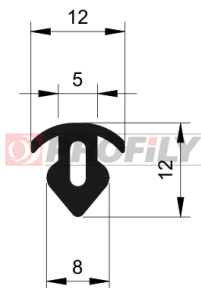

217090075-001

Product type: Solid profiles
Material: EPDM
Hardness: 70 ShA
Colour: Black