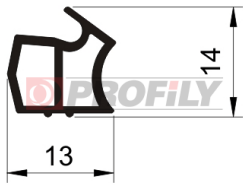

216090045-001

Product type: Solid profiles
Material: EPDM
Hardness: 60 ShA
Colour: Black