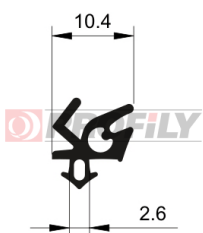

216090100-002

Product type: Solid profiles
Material: EPDM
Hardness: 60 ShA
Colour: Black