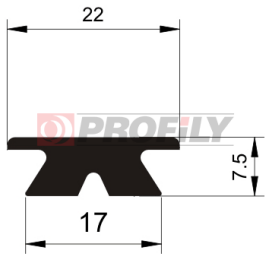

216090094-001

Product type: Solid profiles
Material: EPDM
Hardness: 60 ShA
Colour: Black

216090096-001

Product type: Solid profiles
Material: EPDM
Hardness: 60 ShA
Colour: Black

216090100-002

Product type: Solid profiles
Material: EPDM
Hardness: 60 ShA
Colour: Black