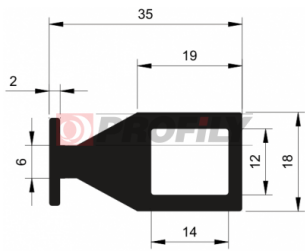

Profiles "for groove"

217090077-001

Product type: Solid profiles
Material: EPDM
Hardness: 70 ShA
Colour: Black

217090081-001

Product type: Solid profiles
Material: EPDM
Hardness: 70 ShA
Colour: Black

217090087-002