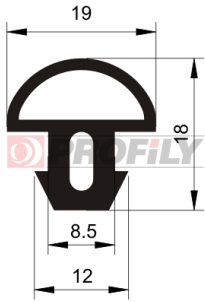

217090165-002

Product type: Solid profiles
Material: EPDM
Hardness: 70 ShA
Colour: Black