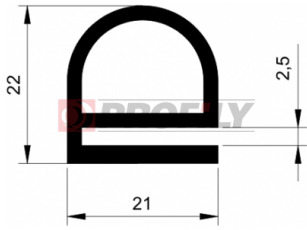

216090129-001

Product type: Solid profiles
Material: EPDM
Hardness: 60 ShA
Colour: Black