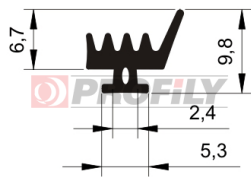

216090170-001

Product type: Solid profiles
Material: EPDM
Hardness: 60 ShA
Colour: Black