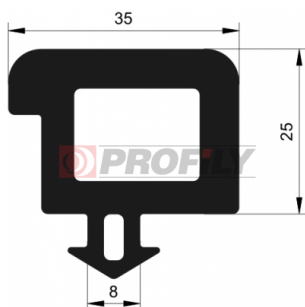

217090243-001

Product type: Solid profiles
Material: EPDM
Hardness: 70 ShA
Colour: Black

217090314-001

Product type: Solid profiles
Material: EPDM
Hardness: 70 ShA
Colour: Black

217090324-001

Product type: Solid profiles
Material: EPDM
Hardness: 70 ShA
Colour: Black