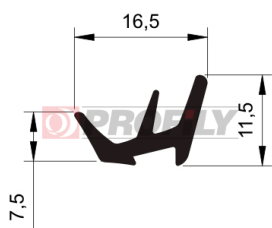

217090242-001

Product type: Solid profiles
Material: EPDM
Hardness: 70 ShA
Colour: Black