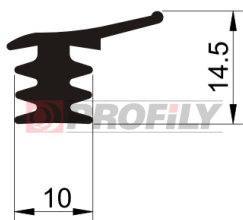

216090130-001

Product type: Solid profiles
Material: EPDM
Hardness: 60 ShA
Colour: Black

216090131-001

Product type: Solid profiles
Material: EPDM
Hardness: 60 ShA
Colour: Black

216090132-001

Product type: Solid profiles
Material: EPDM
Hardness: 60 ShA
Colour: Black