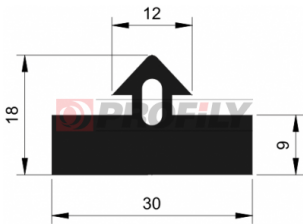

217090225-001

Product type: Solid profiles
Material: EPDM
Hardness: 70 ShA
Colour: Black

217090238-002

Product type: Solid profiles
Material: EPDM
Hardness: 70 ShA
Colour: Black