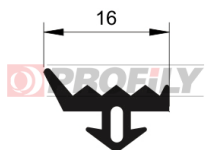

217090239-001

Product type: Solid profiles
Material: EPDM
Hardness: 70 ShA
Colour: Black