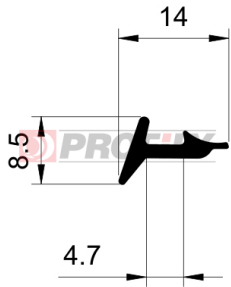

Profiles "for groove"

217090077-001

Product type: Solid profiles
Material: EPDM
Hardness: 70 ShA
Colour: Black

217090081-001

Product type: Solid profiles
Material: EPDM
Hardness: 70 ShA
Colour: Black

217090087-002