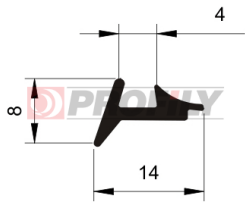

Profiles "for groove"

217090031-001

Product type: Solid profiles
Material: EPDM
Hardness: 70 ShA
Colour: Black

217090059-001

Product type: Solid profiles
Material: EPDM
Hardness: 70 ShA
Colour: Black

217090060-001