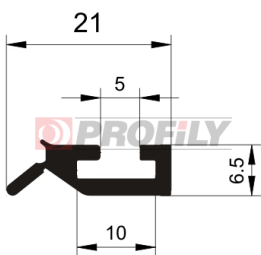

217090006-002

Product type: Solid profiles
Material: EPDM
Hardness: 70 ShA
Colour: Black