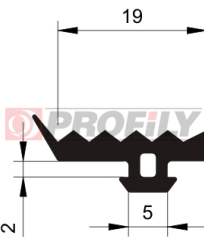

216090023-002

Product type: Solid profiles
Material: EPDM
Hardness: 60 ShA
Colour: Black