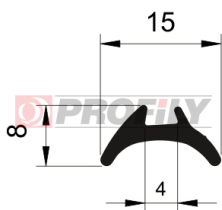

217090090-002

Product type: Solid profiles
Material: EPDM
Hardness: 70 ShA
Colour: Black