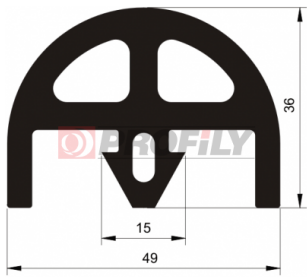

Profiles "for groove"

216090206-001

Product type: Solid profiles
Material: EPDM
Hardness: 60 ShA
Colour: Black

216090210-001

Product type: Solid profiles
Material: EPDM
Hardness: 60 ShA
Colour: Black

216090211-001