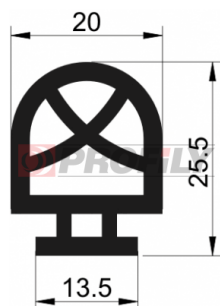

217090324-001

Product type: Solid profiles
Material: EPDM
Hardness: 70 ShA
Colour: Black