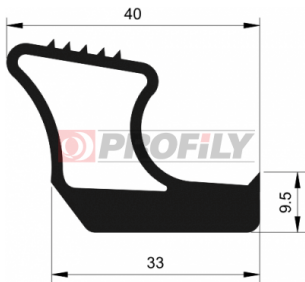

216090145-001

Product type: Solid profiles
Material: EPDM
Hardness: 60 ShA
Colour: Black

216090170-001

Product type: Solid profiles
Material: EPDM
Hardness: 60 ShA
Colour: Black

216090172-002

Product type: Solid profiles
Material: EPDM
Hardness: 60 ShA
Colour: Black