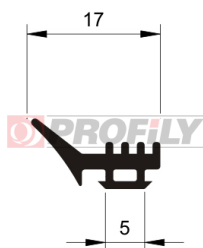

216090009-001

Product type: Solid profiles
Material: EPDM
Hardness: 60 ShA
Colour: Black