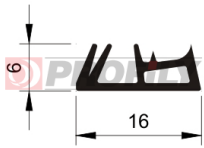

216090016-001

Product type: Solid profiles
Material: EPDM
Hardness: 60 ShA
Colour: Black