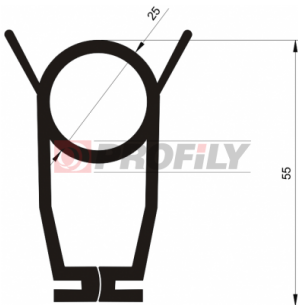

217090125-001

Product type: Solid profiles
Material: EPDM
Hardness: 70 ShA
Colour: Black