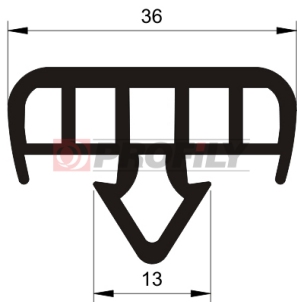

Profiles "for groove"

217090100-001

Product type: Solid profiles
Material: EPDM
Hardness: 70 ShA
Colour: Black

217090104-001

Product type: Solid profiles
Material: EPDM
Hardness: 70 ShA
Colour: Black

217090121-001