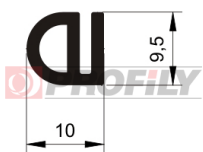

216090197-001

Product type: Solid profiles
Material: EPDM
Hardness: 60 ShA
Colour: Black