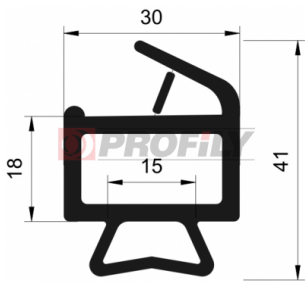

216090003-001

Product type: Solid profiles
Material: EPDM
Hardness: 60 ShA
Colour: Black

216090009-001

Product type: Solid profiles
Material: EPDM
Hardness: 60 ShA
Colour: Black

216090016-001

Product type: Solid profiles
Material: EPDM
Hardness: 60 ShA
Colour: Black