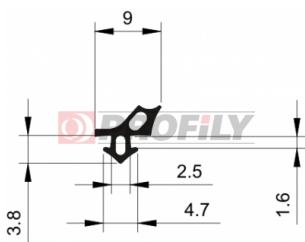

216090117-002

Product type: Solid profiles
Material: EPDM
Hardness: 60 ShA
Colour: Black