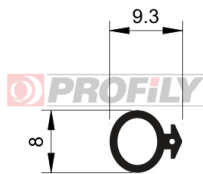

CATÁLOGO

214090006-001

Product type: Solid profiles
Material: EPDM
Hardness: 40 ShA
Colour: Black

214090014-001

Product type: Solid profiles
Material: EPDM
Hardness: 40 ShA
Colour: Black

216090002-001

Product type: Solid profiles
Material: EPDM
Hardness: 60 ShA
Colour: Black