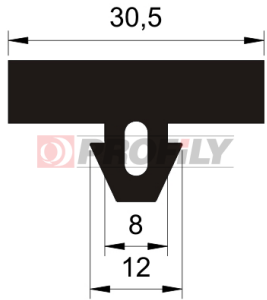

Profiles "for groove"

217090100-001

Product type: Solid profiles
Material: EPDM
Hardness: 70 ShA
Colour: Black

217090104-001

Product type: Solid profiles
Material: EPDM
Hardness: 70 ShA
Colour: Black

217090121-001