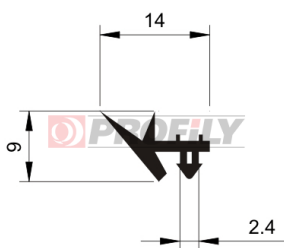

CATÁLOGO

214090006-001

Product type: Solid profiles
Material: EPDM
Hardness: 40 ShA
Colour: Black

214090014-001

Product type: Solid profiles
Material: EPDM
Hardness: 40 ShA
Colour: Black

216090002-001

Product type: Solid profiles
Material: EPDM
Hardness: 60 ShA
Colour: Black