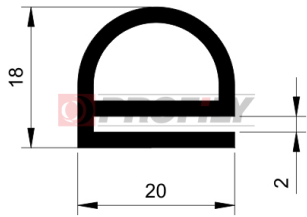

216090131-001

Product type: Solid profiles
Material: EPDM
Hardness: 60 ShA
Colour: Black