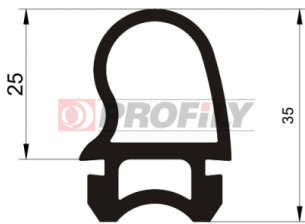

216090115-001

Product type: Solid profiles
Material: EPDM
Hardness: 60 ShA
Colour: Black