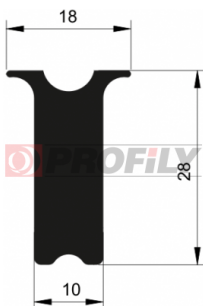

216090096-001

Product type: Solid profiles
Material: EPDM
Hardness: 60 ShA
Colour: Black