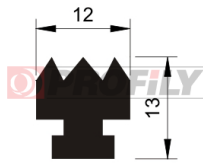

CATÁLOGO

214090006-001

Product type: Solid profiles
Material: EPDM
Hardness: 40 ShA
Colour: Black

214090014-001

Product type: Solid profiles
Material: EPDM
Hardness: 40 ShA
Colour: Black

216090002-001

Product type: Solid profiles
Material: EPDM
Hardness: 60 ShA
Colour: Black