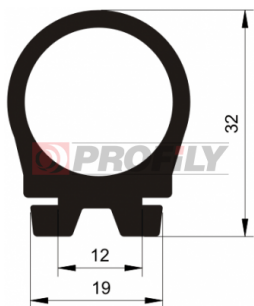

217090141-001

Product type: Solid profiles
Material: EPDM
Hardness: 70 ShA
Colour: Black