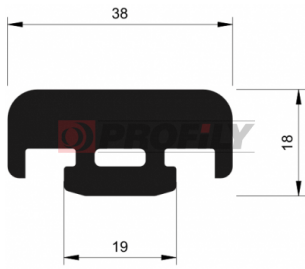

Profiles "for groove"

217090031-001

Product type: Solid profiles
Material: EPDM
Hardness: 70 ShA
Colour: Black

217090059-001

Product type: Solid profiles
Material: EPDM
Hardness: 70 ShA
Colour: Black

217090060-001