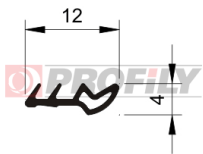

216090046-002

Product type: Solid profiles
Material: EPDM
Hardness: 60 ShA
Colour: Black