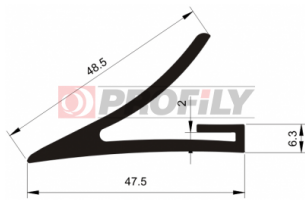

Profiles "for groove"

217090031-001

Product type: Solid profiles
Material: EPDM
Hardness: 70 ShA
Colour: Black

217090059-001

Product type: Solid profiles
Material: EPDM
Hardness: 70 ShA
Colour: Black

217090060-001