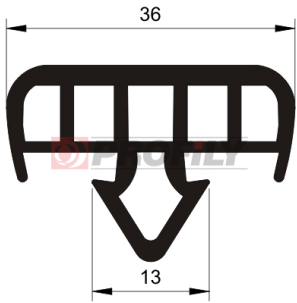

218090001-001

Product type: Solid profiles
Material: EPDM
Hardness: 80 ShA
Colour: Black

Profiles "for groove"

218090015-001

Product type: Solid profiles
Material: EPDM
Hardness: 80 ShA
Colour: Black

218090019-001