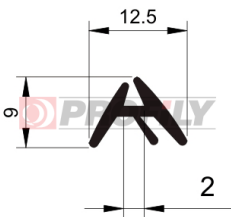

Profiles "for groove"

217090077-001

Product type: Solid profiles
Material: EPDM
Hardness: 70 ShA
Colour: Black

217090081-001

Product type: Solid profiles
Material: EPDM
Hardness: 70 ShA
Colour: Black

217090087-002