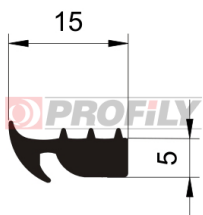

216090044-001

Product type: Solid profiles
Material: EPDM
Hardness: 60 ShA
Colour: Black

216090045-001

Product type: Solid profiles
Material: EPDM
Hardness: 60 ShA
Colour: Black

216090046-002

Product type: Solid profiles
Material: EPDM
Hardness: 60 ShA
Colour: Black