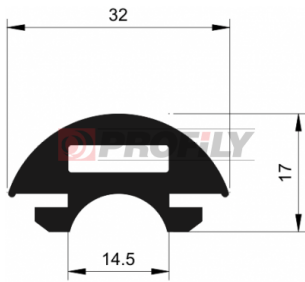

216090038-001

Product type: Solid profiles
Material: EPDM
Hardness: 60 ShA
Colour: Black