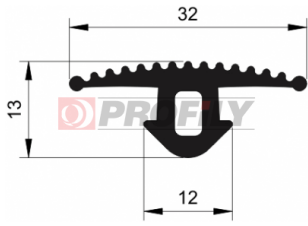

218090001-001

Product type: Solid profiles
Material: EPDM
Hardness: 80 ShA
Colour: Black

Profiles "for groove"

218090015-001

Product type: Solid profiles
Material: EPDM
Hardness: 80 ShA
Colour: Black

218090019-001