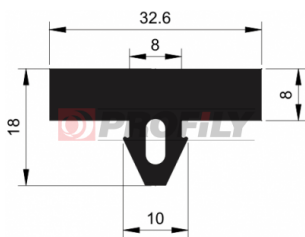

217090062-001

Product type: Solid profiles
Material: EPDM
Hardness: 70 ShA
Colour: Black