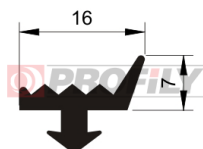

217090314-001

Product type: Solid profiles
Material: EPDM
Hardness: 70 ShA
Colour: Black