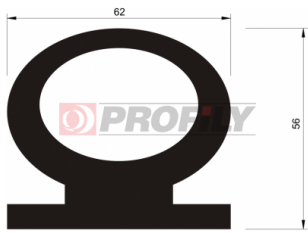

CATÁLOGO

214090006-001

Product type: Solid profiles
Material: EPDM
Hardness: 40 ShA
Colour: Black

214090014-001

Product type: Solid profiles
Material: EPDM
Hardness: 40 ShA
Colour: Black

216090002-001

Product type: Solid profiles
Material: EPDM
Hardness: 60 ShA
Colour: Black