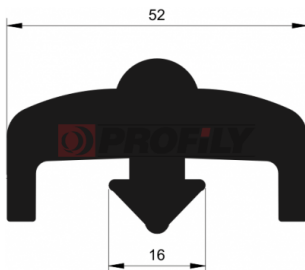

216090205-001

Product type: Solid profiles
Material: EPDM
Hardness: 60 ShA
Colour: Black