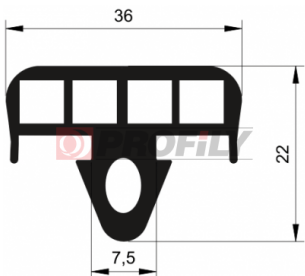

217090094-001

Product type: Solid profiles
Material: EPDM
Hardness: 70 ShA
Colour: Black