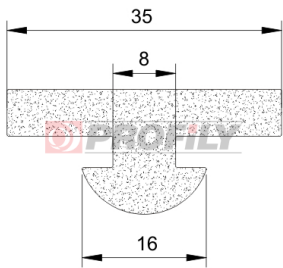

320090055-001

Product type: Sponge profiles
Material: EPDM
Colour: Black