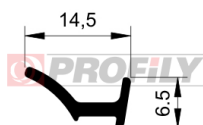

217090238-002

Product type: Solid profiles
Material: EPDM
Hardness: 70 ShA
Colour: Black

217090239-001

Product type: Solid profiles
Material: EPDM
Hardness: 70 ShA
Colour: Black

217090242-001

Product type: Solid profiles
Material: EPDM
Hardness: 70 ShA
Colour: Black