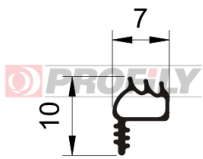

216090172-002

Product type: Solid profiles
Material: EPDM
Hardness: 60 ShA
Colour: Black