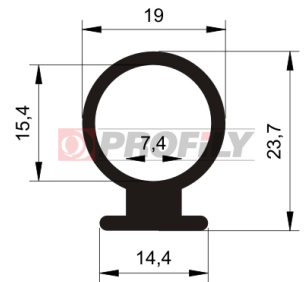

216090132-001

Product type: Solid profiles
Material: EPDM
Hardness: 60 ShA
Colour: Black