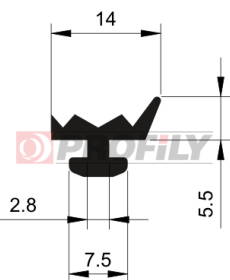

217090015-002

Product type: Solid profiles
Material: EPDM
Hardness: 70 ShA
Colour: Black