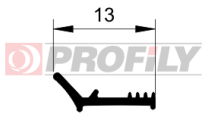

216090108-002

Product type: Solid profiles
Material: EPDM
Hardness: 60 ShA
Colour: Black