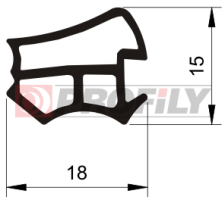

216090116-001

Product type: Solid profiles
Material: EPDM
Hardness: 60 ShA
Colour: Black

216090117-002

Product type: Solid profiles
Material: EPDM
Hardness: 60 ShA
Colour: Black

216090129-001

Product type: Solid profiles
Material: EPDM
Hardness: 60 ShA
Colour: Black