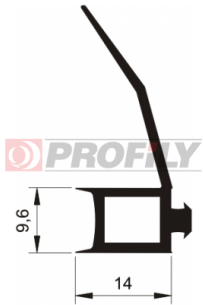

Profiles "for groove"

216090206-001

Product type: Solid profiles
Material: EPDM
Hardness: 60 ShA
Colour: Black

216090210-001

Product type: Solid profiles
Material: EPDM
Hardness: 60 ShA
Colour: Black

216090211-001