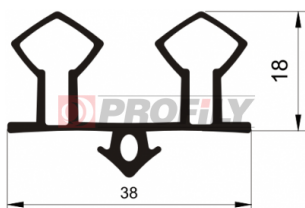

216090018-001

Product type: Solid profiles
Material: EPDM
Hardness: 60 ShA
Colour: Black

216090023-002

Product type: Solid profiles
Material: EPDM
Hardness: 60 ShA
Colour: Black

216090038-001

Product type: Solid profiles
Material: EPDM
Hardness: 60 ShA
Colour: Black