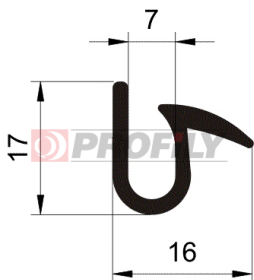

217090106-001

Product type: Solid profiles
Material: EPDM
Hardness: 70 ShA
Colour: Black