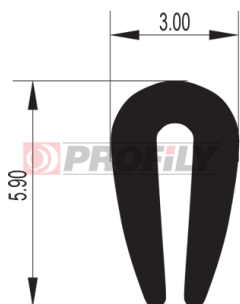

"U" Profiles

13.0045

Product type:	
Material:	PVC
Hardness:	80 ShA
Colour:	Black
Metal plate thickness:	0,5 - 1,0 mm