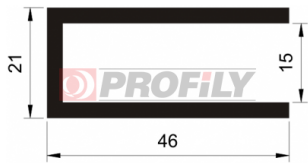

"U" Profiles

217090108-001

Product type: Solid profiles
Material: EPDM
Hardness: 70 ShA
Colour: Black