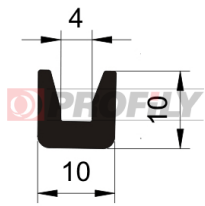

"U" Profiles

216090062-002

Product type: Solid profiles
Material: EPDM
Hardness: 60 ShA
Colour: Black