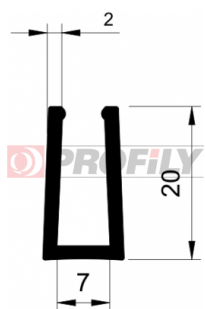

216090112-001

Product type: Solid profiles
Material: EPDM
Hardness: 60 ShA
Colour: Black