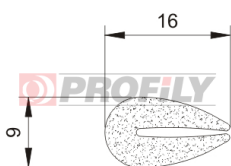

320090026-001

Product type: Sponge profiles
Material: EPDM
Colour: Black