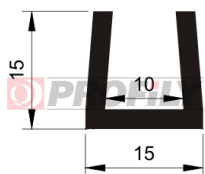

"U" Profiles

217090024-002

Product type: Solid profiles
Material: EPDM
Hardness: 70 ShA
Colour: Black