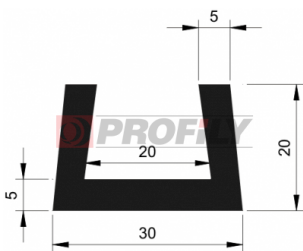

217090067-001

Product type: Solid profiles
Material: EPDM
Hardness: 70 ShA
Colour: Black