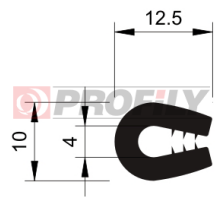

216090025-002

Product type: Solid profiles
Material: EPDM
Hardness: 60 ShA
Colour: Black