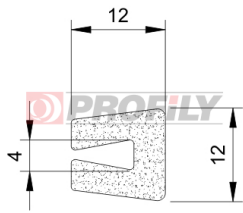

320090005-002

Product type: Sponge profiles
Material: EPDM
Colour: Black