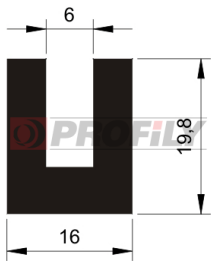

"U" Profiles

217090236-001

Product type: Solid profiles
Material: EPDM
Hardness: 70 ShA
Colour: Black