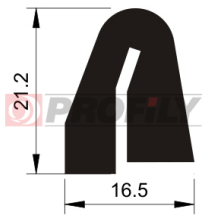

## 214090007-002

Product type: Solid profiles  
Material: EPDM  
Hardness: 40 ShA  
Colour: Black