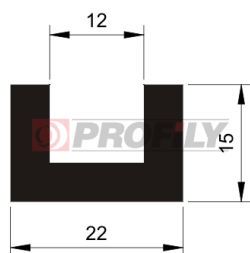

217090217-001

Product type: Solid profiles
Material: EPDM
Hardness: 70 ShA
Colour: Black