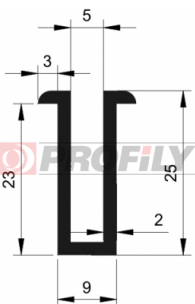

216090167-001

Product type: Solid profiles
Material: EPDM
Hardness: 60 ShA
Colour: Black