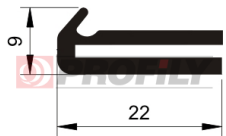

217090133-001

Product type: Solid profiles
Material: EPDM
Hardness: 70 ShA
Colour: Black