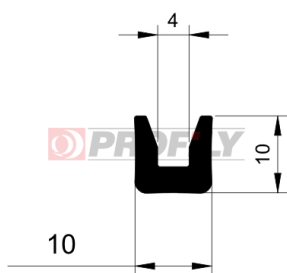

217090047-002

Product type: Solid profiles
Material: EPDM
Hardness: 70 ShA
Colour: Black