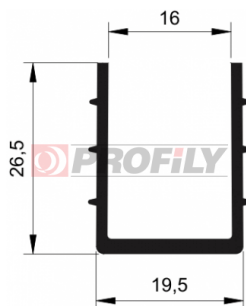

"U" Profiles

217090188-001

Product type: Solid profiles
Material: EPDM
Hardness: 70 ShA
Colour: Black