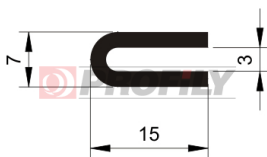

218090027-002

Product type: Solid profiles
Material: EPDM
Hardness: 80 ShA
Colour: Black