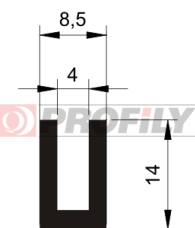

216090179-001

Product type: Solid profiles
Material: EPDM
Hardness: 60 ShA
Colour: Black