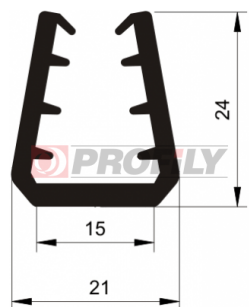

217090128-001

Product type: Solid profiles
Material: EPDM
Hardness: 70 ShA
Colour: Black