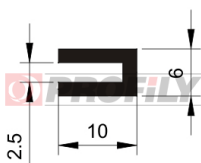

256090011-001

Product type: Solid profiles
Material: NBR
Hardness: 60 ShA
Colour: Black