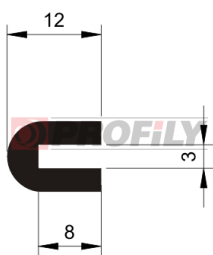

216090101-002

Product type: Solid profiles
Material: EPDM
Hardness: 60 ShA
Colour: Black