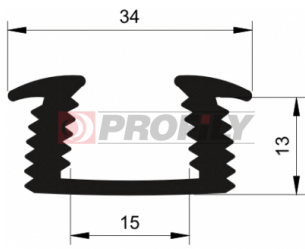

"U" Profiles

216090148-001

Product type: Solid profiles
Material: EPDM
Hardness: 60 ShA
Colour: Black