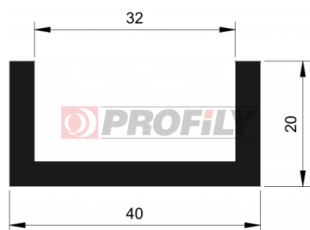

"U" Profiles

217090208-001

Product type: Solid profiles
Material: EPDM
Hardness: 70 ShA
Colour: Black