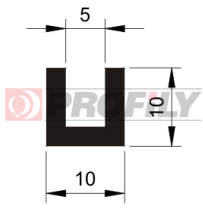

## 214090007-002

Product type: Solid profiles  
Material: EPDM  
Hardness: 40 ShA  
Colour: Black