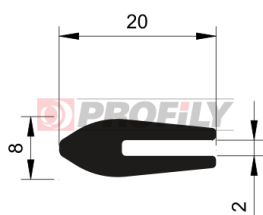

216090012-001

Product type: Solid profiles
Material: EPDM
Hardness: 60 ShA
Colour: Black