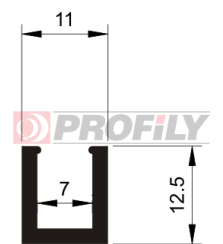

216090032-001

Product type: Solid profiles
Material: EPDM
Hardness: 60 ShA
Colour: Black