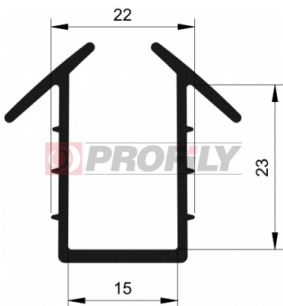

217090186-001

Product type: Solid profiles
Material: EPDM
Hardness: 70 ShA
Colour: Black