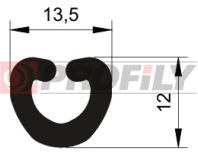

216090196-002

Product type: Solid profiles
Material: EPDM
Hardness: 60 ShA
Colour: Black