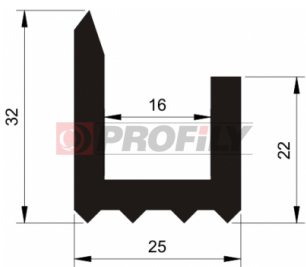

217090305-001

Product type: Solid profiles
Material: EPDM
Hardness: 70 ShA
Colour: Black