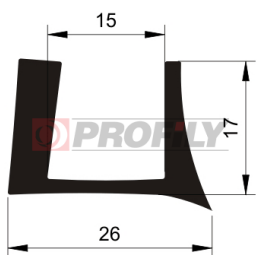

217090329-001

Product type: Solid profiles
Material: EPDM
Hardness: 70 ShA
Colour: Black