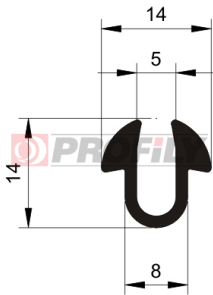

216090064-001

Product type: Solid profiles
Material: EPDM
Hardness: 60 ShA
Colour: Black