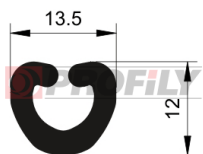

215090009-002

Product type: Solid profiles
Material: EPDM
Hardness: 50 ShA
Colour: Black