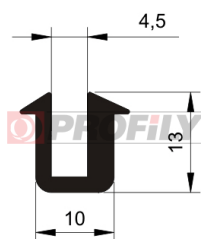

217090206-001

Product type: Solid profiles
Material: EPDM
Hardness: 70 ShA
Colour: Black