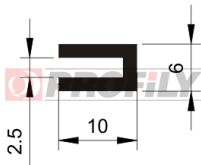

"U" Profiles

257090011-001

Product type: Solid profiles
Material: NBR
Hardness: 70 ShA
Colour: Black