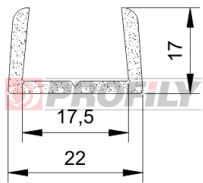

320090078-001

Product type: Sponge profiles
Material: EPDM
Colour: Black