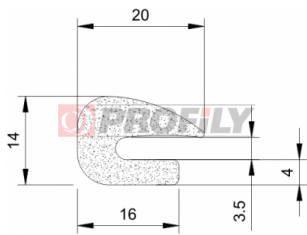

"U" Profiles

320090050-001

Product type: Sponge profiles
Material: EPDM
Colour: Black