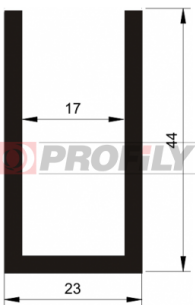

216090150-001

Product type: Solid profiles
Material: EPDM
Hardness: 60 ShA
Colour: Black