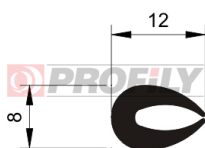

217090053-002

Product type: Solid profiles
Material: EPDM
Hardness: 70 ShA
Colour: Black