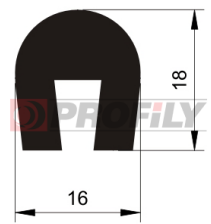

217090300-001

Product type: Solid profiles
Material: EPDM
Hardness: 70 ShA
Colour: Black