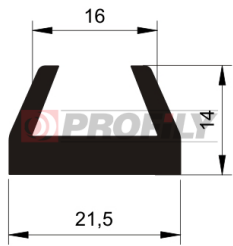

217090176-001

Product type: Solid profiles
Material: EPDM
Hardness: 70 ShA
Colour: Black