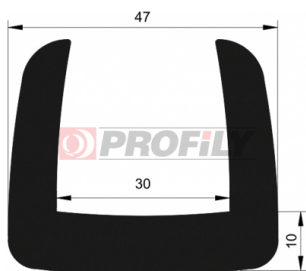

217090057-001

Product type: Solid profiles
Material: EPDM
Hardness: 70 ShA
Colour: Black