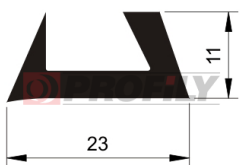

216090219-001

Product type: Solid profiles
Material: EPDM
Hardness: 60 ShA
Colour: Black