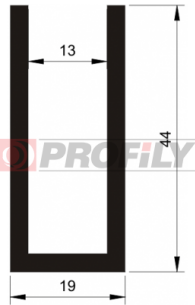

216090149-001

Product type: Solid profiles
Material: EPDM
Hardness: 60 ShA
Colour: Black