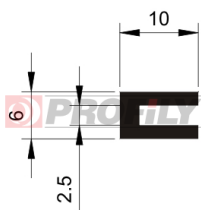

216090011-001

Product type: Solid profiles
Material: EPDM
Hardness: 60 ShA
Colour: Black