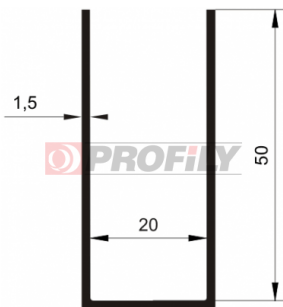

217090185-001

Product type: Solid profiles
Material: EPDM
Hardness: 70 ShA
Colour: Black