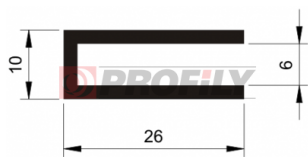

217090120-001

Product type: Solid profiles
Material: EPDM
Hardness: 70 ShA
Colour: Black