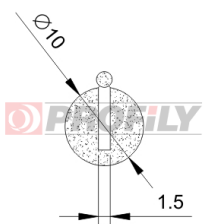

320090008-002

Product type: Sponge profiles
Material: EPDM
Colour: Black