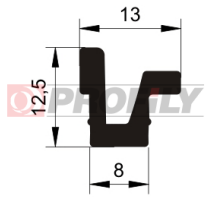

"U" Profiles

217090152-001

Product type: Solid profiles
Material: EPDM
Hardness: 70 ShA
Colour: Black