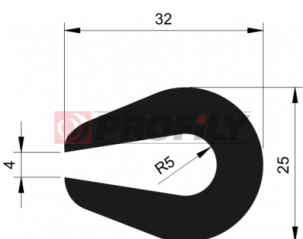

217090018-001

Product type: Solid profiles
Material: EPDM
Hardness: 70 ShA
Colour: Black