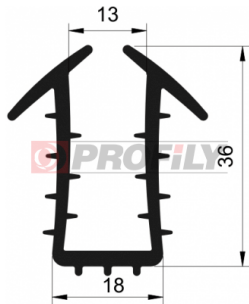

217090111-001

Product type: Solid profiles
Material: EPDM
Hardness: 70 ShA
Colour: Black