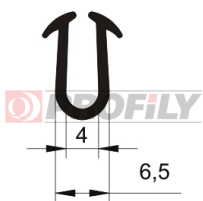

217090097-002

Product type: Solid profiles
Material: EPDM
Hardness: 70 ShA
Colour: Black