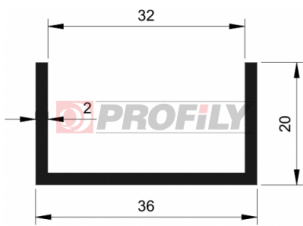

217090064-001

Product type: Solid profiles
Material: EPDM
Hardness: 70 ShA
Colour: Black