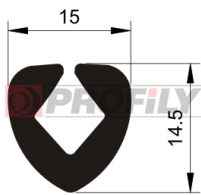

215090014-001

Product type: Solid profiles
Material: EPDM
Hardness: 50 ShA
Colour: Black