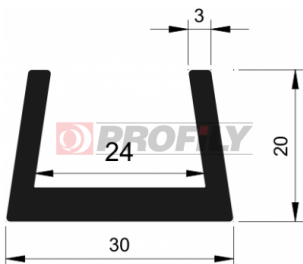

217090073-001

Product type: Solid profiles
Material: EPDM
Hardness: 70 ShA
Colour: Black