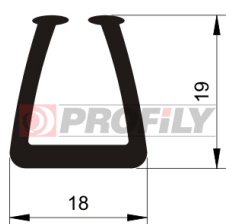

217090232-001

Product type: Solid profiles
Material: EPDM
Hardness: 70 ShA
Colour: Black