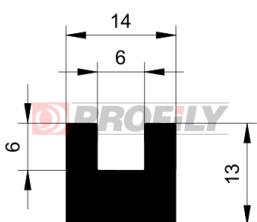

217090148-001

Product type: Solid profiles
Material: EPDM
Hardness: 70 ShA
Colour: Black