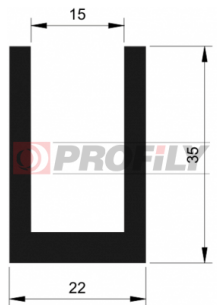

216090021-001

Product type: Solid profiles
Material: EPDM
Hardness: 60 ShA
Colour: Black