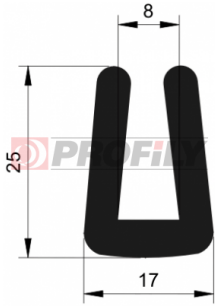

"U" Profiles

217090337-001

Product type: Solid profiles
Material: EPDM
Hardness: 70 ShA
Colour: Black