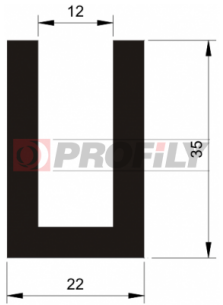

216090020-001

Product type: Solid profiles
Material: EPDM
Hardness: 60 ShA
Colour: Black