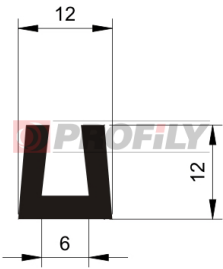

"U" Profiles

216090019-001

Product type: Solid profiles
Material: EPDM
Hardness: 60 ShA
Colour: Black