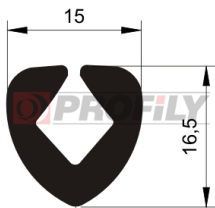

215090016-001

Product type: Solid profiles
Material: EPDM
Hardness: 50 ShA
Colour: Black