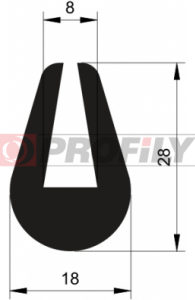

217090338-001

Product type: Solid profiles
Material: EPDM
Hardness: 70 ShA
Colour: Black