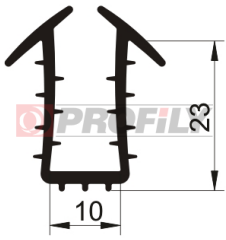

"U" Profiles

217090129-001

Product type: Solid profiles
Material: EPDM
Hardness: 70 ShA
Colour: Black