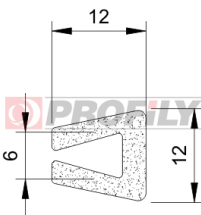

320090016-002

Product type: Sponge profiles
Material: EPDM
Colour: Black