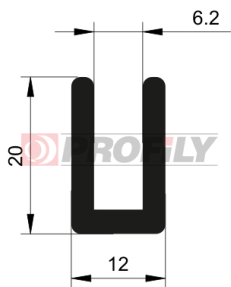

217090142-001

Product type: Solid profiles
Material: EPDM
Hardness: 70 ShA
Colour: Black