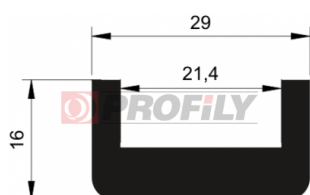

217090233-001

Product type: Solid profiles
Material: EPDM
Hardness: 70 ShA
Colour: Black