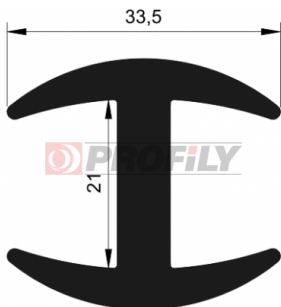

217090164-001

Product type: Solid profiles
Material: EPDM
Hardness: 70 ShA
Colour: Black