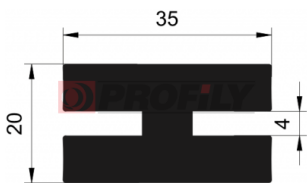

216090204-001

Product type: Solid profiles
Material: EPDM
Hardness: 60 ShA
Colour: Black