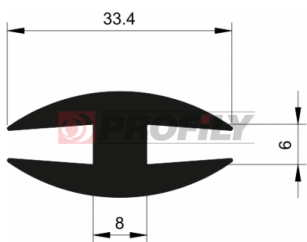

217090056-001

Product type: Solid profiles
Material: EPDM
Hardness: 70 ShA
Colour: Black