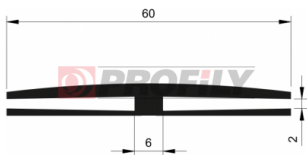

217090019-001

Product type: Solid profiles
Material: EPDM
Hardness: 70 ShA
Colour: Black