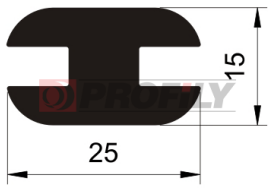

217090110-001

Product type: Solid profiles
Material: EPDM
Hardness: 70 ShA
Colour: Black