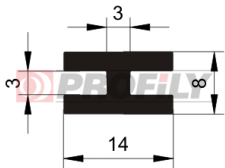

217090155-002

Product type: Solid profiles
Material: EPDM
Hardness: 70 ShA
Colour: Black