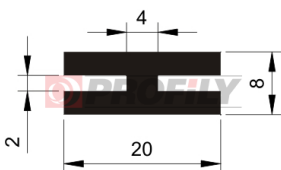

217090172-001

Product type: Solid profiles
Material: EPDM
Hardness: 70 ShA
Colour: Black