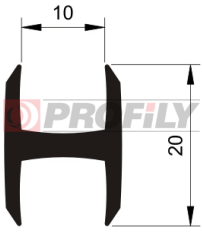

"H" Profiles

217090263-001

Product type: Solid profiles
Material: EPDM
Hardness: 70 ShA
Colour: Black