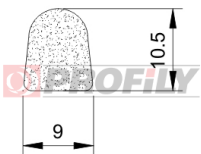

PRODUCT CATALOGUE

214090029-001

Product type: Solid profiles
Material: EPDM
Hardness: 40 ShA
Colour: Black

256090008-001

Product type: Solid profiles
Material: NBR
Hardness: 60 ShA
Colour: Black

310090007-002

Product type: Sponge profiles
Material: EPDM
Colour: Black

310090008-002

Product type: Sponge profiles
Material: EPDM
Colour: Black

310090009-002

Product type: Sponge profiles
Material: EPDM
Colour: Black