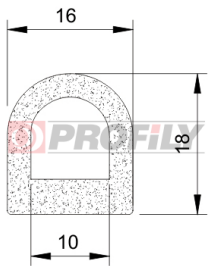

"D" Profiles

310090016-001

Product type: Sponge profiles
Material: EPDM
Colour: Black

320090014-002

Product type: Sponge profiles
Material: EPDM
Colour: Black

320090052-002

Product type: Sponge profiles
Material: EPDM
Colour: Black