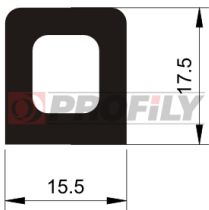

PRODUCT CATALOGUE

214090029-001

Product type: Solid profiles
Material: EPDM
Hardness: 40 ShA
Colour: Black

256090008-001

Product type: Solid profiles
Material: NBR
Hardness: 60 ShA
Colour: Black

310090007-002