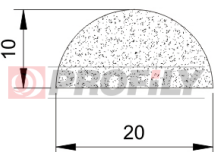

320090062-002

Product type: Sponge profiles
Material: EPDM
Colour: Black