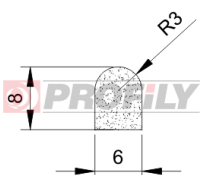

310090009-002

Product type: Sponge profiles
Material: EPDM
Colour: Black