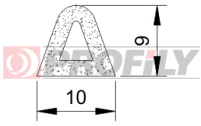

320090065-001

Product type: Sponge profiles
Material: EPDM
Colour: Black