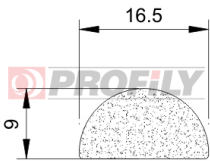

320090014-002

Product type: Sponge profiles
Material: EPDM
Colour: Black