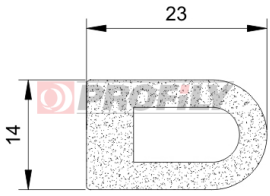

"D" Profiles

310090016-001

Product type: Sponge profiles
Material: EPDM
Colour: Black