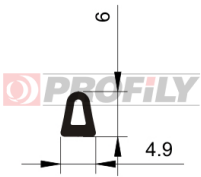

PRODUCT CATALOGUE

214090029-001

Product type: Solid profiles
Material: EPDM
Hardness: 40 ShA
Colour: Black

256090008-001

Product type: Solid profiles
Material: NBR
Hardness: 60 ShA
Colour: Black

310090007-002