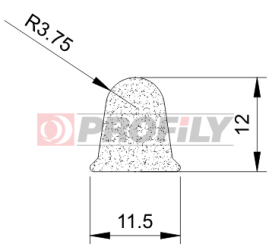

PRODUCT CATALOGUE

214090029-001

Product type: Solid profiles
Material: EPDM
Hardness: 40 ShA
Colour: Black

256090008-001

Product type: Solid profiles
Material: NBR
Hardness: 60 ShA
Colour: Black

310090007-002

Product type: Sponge profiles
Material: EPDM
Colour: Black

310090008-002

Product type: Sponge profiles
Material: EPDM
Colour: Black

310090009-002

Product type: Sponge profiles
Material: EPDM
Colour: Black