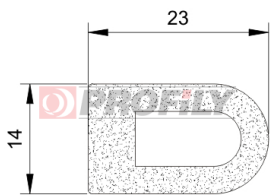

320090058-001

Product type: Sponge profiles
Material: EPDM
Colour: Black