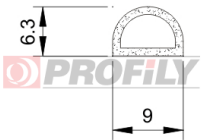

320090024-006

Product type: Sponge profiles
Material: EPDM
Colour: Black