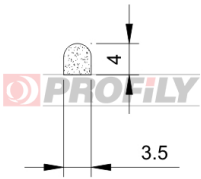

320090061-002

Product type: Sponge profiles
Material: EPDM
Colour: Black

320090062-002

Product type: Sponge profiles
Material: EPDM
Colour: Black

320090065-001

Product type: Sponge profiles
Material: EPDM
Colour: Black