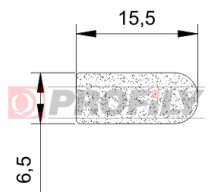

"D" Profiles

310090016-001

Product type: Sponge profiles
Material: EPDM
Colour: Black

320090014-002

Product type: Sponge profiles
Material: EPDM
Colour: Black

320090052-002

Product type: Sponge profiles
Material: EPDM
Colour: Black