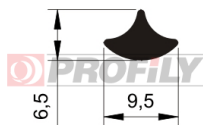

218090028-002

Product type: Solid profiles
Material: EPDM
Hardness: 80 ShA
Colour: Black