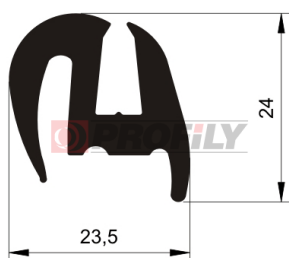

217090315-001

Product type: Solid profiles
Material: EPDM
Hardness: 70 ShA
Colour: Black