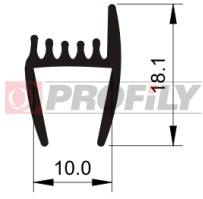

## 216090048-002

Product type: Solid profiles  
Material: EPDM  
Hardness: 60 ShA  
Colour: Black