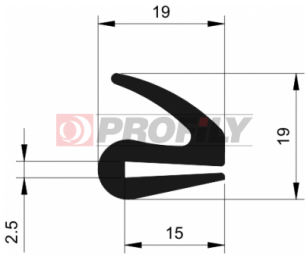

## 216090048-002

Product type: Solid profiles  
Material: EPDM  
Hardness: 60 ShA  
Colour: Black