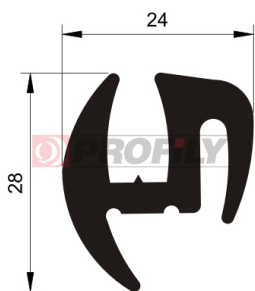

217090291-001

Product type: Solid profiles
Material: EPDM
Hardness: 70 ShA
Colour: Black