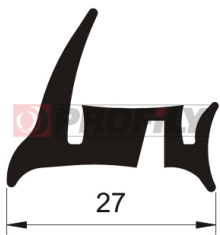

216090098-001

Product type: Solid profiles
Material: EPDM
Hardness: 60 ShA
Colour: Black