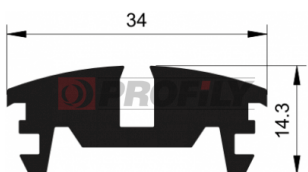

217090144-001

Product type: Solid profiles
Material: EPDM
Hardness: 70 ShA
Colour: Black