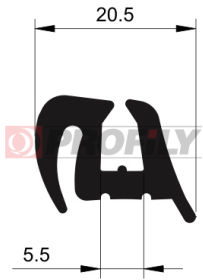

216090066-001

Product type: Solid profiles
Material: EPDM
Hardness: 60 ShA
Colour: Black