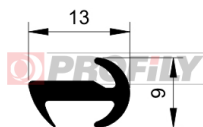

217090231-001

Product type: Solid profiles
Material: EPDM
Hardness: 70 ShA
Colour: Black