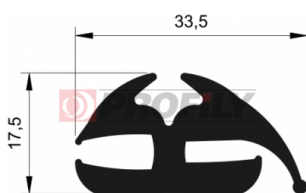

217090316-001

Product type: Solid profiles
Material: EPDM
Hardness: 70 ShA
Colour: Black