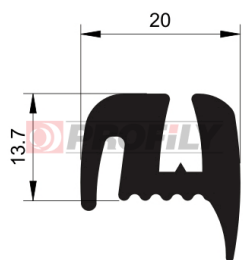

217090344-001

Product type: Solid profiles
Material: EPDM
Hardness: 70 ShA
Colour: Black

218090028-002

Product type: Solid profiles
Material: EPDM
Hardness: 80 ShA
Colour: Black