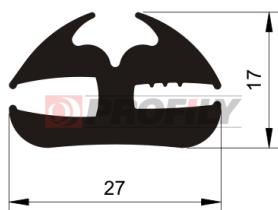

217090319-001

Product type: Solid profiles
Material: EPDM
Hardness: 70 ShA
Colour: Black