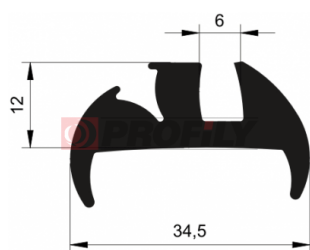

216090216-001

Product type: Solid profiles
Material: EPDM
Hardness: 60 ShA
Colour: Black