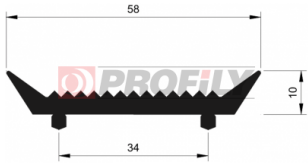

217090032-001

Product type: Solid profiles
Material: EPDM
Hardness: 70 ShA
Colour: Black