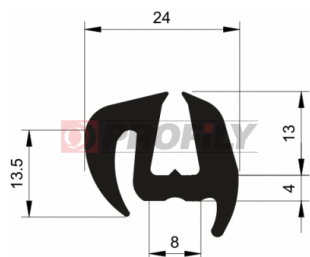

217090002-001

Product type: Solid profiles
Material: EPDM
Hardness: 70 ShA
Colour: Black