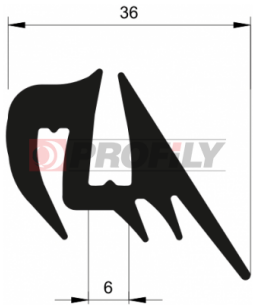

217090041-001

Product type: Solid profiles
Material: EPDM
Hardness: 70 ShA
Colour: Black