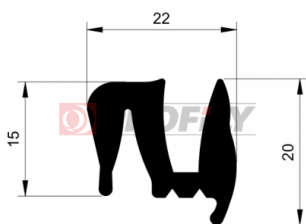

217090231-001

Product type: Solid profiles
Material: EPDM
Hardness: 70 ShA
Colour: Black

217090247-001

Product type: Solid profiles
Material: EPDM
Hardness: 70 ShA
Colour: Black