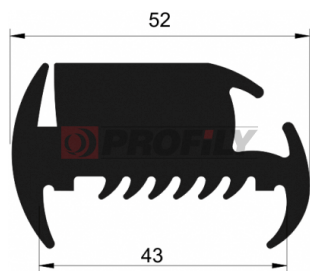

216090109-002

Product type: Solid profiles
Material: EPDM
Hardness: 60 ShA
Colour: Black