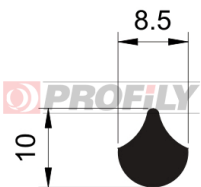

217090082-001

Product type: Solid profiles
Material: EPDM
Hardness: 70 ShA
Colour: Black