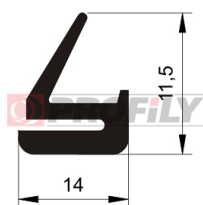

216090126-002

Product type: Solid profiles
Material: EPDM
Hardness: 60 ShA
Colour: Black