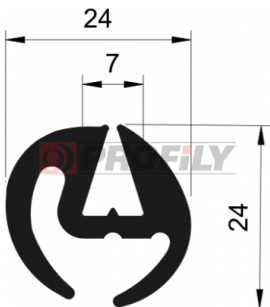

217090071-001

Product type: Solid profiles
Material: EPDM
Hardness: 70 ShA
Colour: Black