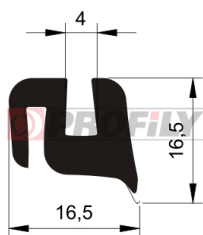

216090125-002

Product type: Solid profiles
Material: EPDM
Hardness: 60 ShA
Colour: Black