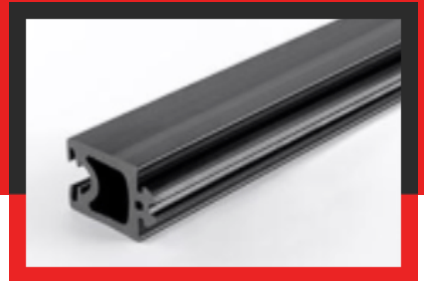

## 216090048-002

Product type: Solid profiles  
Material: EPDM  
Hardness: 60 ShA  
Colour: Black