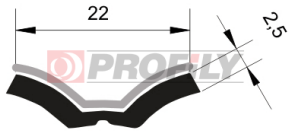

PRODUCT CATALOGUE

516090248-001

Product type: Lightweight profiles
Material: EPDM
Hardness: 60 ShA
Colour: Black

516090254-001

Product type: Lightweight profiles
Material: EPDM
Hardness: 60 ShA
Colour: Black