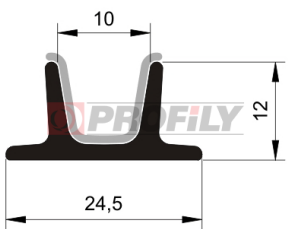

PRODUCT CATALOGUE

516090248-001

Product type: Lightweight profiles
Material: EPDM
Hardness: 60 ShA
Colour: Black

516090254-001

Product type: Lightweight profiles
Material: EPDM
Hardness: 60 ShA
Colour: Black

517090010-001

Product type: Lightweight profiles
Material: EPDM
Hardness: 70 ShA
Colour: Black

517090196-002

Product type: Lightweight profiles
Material: EPDM
Hardness: 70 ShA
Colour: Black

517090294-001

Product type: Lightweight profiles
Material: EPDM
Hardness: 70 ShA
Colour: Black