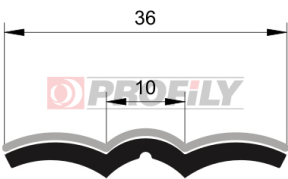

PRODUCT CATALOGUE

516090248-001

Product type: Lightweight profiles
Material: EPDM
Hardness: 60 ShA
Colour: Black

516090254-001

Product type: Lightweight profiles
Material: EPDM
Hardness: 60 ShA
Colour: Black