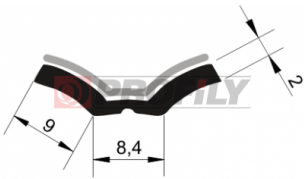

PRODUCT CATALOGUE

516090248-001

Product type: Lightweight profiles
Material: EPDM
Hardness: 60 ShA
Colour: Black

516090254-001

Product type: Lightweight profiles
Material: EPDM
Hardness: 60 ShA
Colour: Black