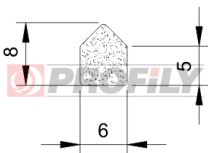

320090020-001

Product type: Sponge profiles
Material: EPDM
Colour: Black

320090021-001

Product type: Sponge profiles
Material: EPDM
Colour: Black

320090022-001

Product type: Sponge profiles
Material: EPDM
Colour: Black