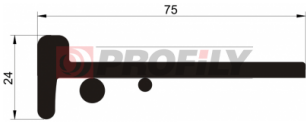

217090126-001

Product type: Solid profiles
Material: EPDM
Hardness: 70 ShA
Colour: Black