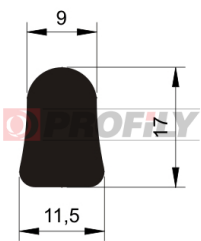

217090166-001

Product type: Solid profiles
Material: EPDM
Hardness: 70 ShA
Colour: Black

217090167-001

Product type: Solid profiles
Material: EPDM
Hardness: 70 ShA
Colour: Black

217090170-001

Product type: Solid profiles
Material: EPDM
Hardness: 70 ShA
Colour: Black