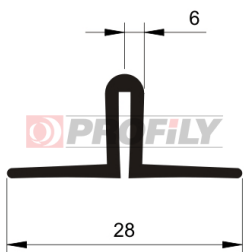

217090262-001

Product type: Solid profiles
Material: EPDM
Hardness: 70 ShA
Colour: Black