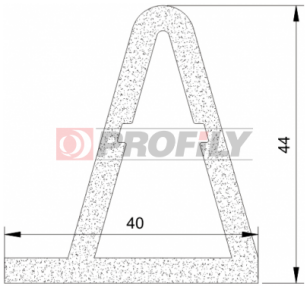

320090030-001

Product type: Sponge profiles
Material: EPDM
Colour: Black

320090033-002

Product type: Sponge profiles
Material: EPDM
Colour: Black

320090048-001

Product type: Sponge profiles
Material: EPDM
Colour: Black