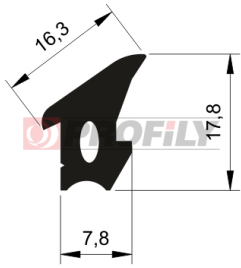

216090177-001

Product type: Solid profiles
Material: EPDM
Hardness: 60 ShA
Colour: Black