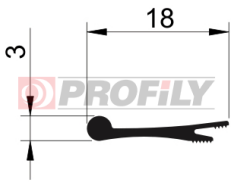

218090007-001

Product type: Solid profiles
Material: EPDM
Hardness: 80 ShA
Colour: Black