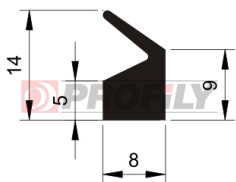

217090340-001

Product type: Solid profiles
Material: EPDM
Hardness: 70 ShA
Colour: Black

217090341-001

Product type: Solid profiles
Material: EPDM
Hardness: 70 ShA
Colour: Black

217090343-001

Product type: Solid profiles
Material: EPDM
Hardness: 70 ShA
Colour: Black