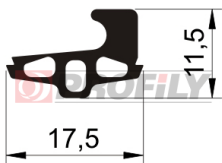

217090275-001

Product type: Solid profiles
Material: EPDM
Hardness: 70 ShA
Colour: Black

217090281-001

Product type: Solid profiles
Material: EPDM
Hardness: 70 ShA
Colour: Black

217090296-001

Product type: Solid profiles
Material: EPDM
Hardness: 70 ShA
Colour: Black