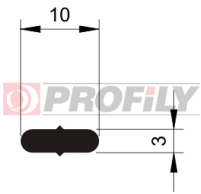

217090040-001

Product type: Solid profiles
Material: EPDM
Hardness: 70 ShA
Colour: Black