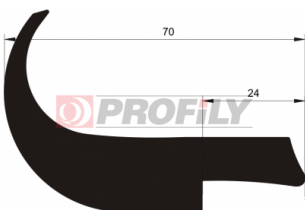

214090022-001

Product type: Solid profiles
Material: EPDM
Hardness: 40 ShA
Colour: Black