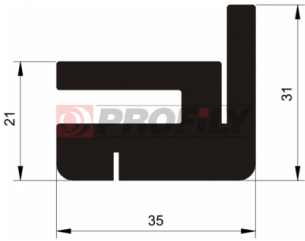

218090016-001

Product type: Solid profiles
Material: EPDM
Hardness: 80 ShA
Colour: Black