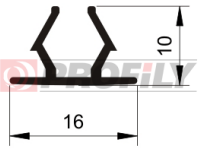

218090029-002

Product type: Solid profiles
Material: EPDM
Hardness: 80 ShA
Colour: Black