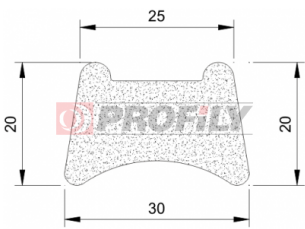

320090036-002

Product type: Sponge profiles
Material: EPDM
Colour: Black