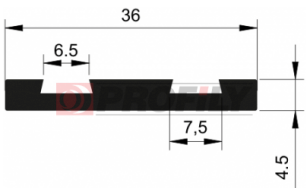

217090297-001

Product type: Solid profiles
Material: EPDM
Hardness: 70 ShA
Colour: Black

217090318-001

Product type: Solid profiles
Material: EPDM
Hardness: 70 ShA
Colour: Black

217090336-001

Product type: Solid profiles
Material: EPDM
Hardness: 70 ShA
Colour: Black