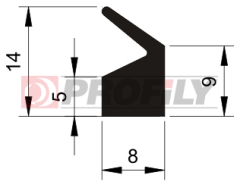

216090070-001

Product type: Solid profiles
Material: EPDM
Hardness: 60 ShA
Colour: Black

216090097-001

Product type: Solid profiles
Material: EPDM
Hardness: 60 ShA
Colour: Black

216090113-001

Product type: Solid profiles
Material: EPDM
Hardness: 60 ShA
Colour: Black