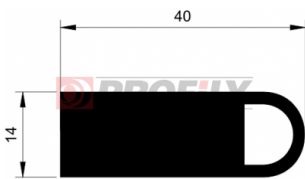

216090069-001

Product type: Solid profiles
Material: EPDM
Hardness: 60 ShA
Colour: Black