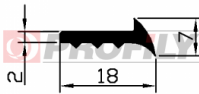

215090021-002

Product type: Solid profiles
Material: EPDM
Hardness: 50 ShA
Colour: Black