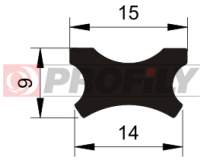

218090007-001

Product type: Solid profiles
Material: EPDM
Hardness: 80 ShA
Colour: Black

218090008-001

Product type: Solid profiles
Material: EPDM
Hardness: 80 ShA
Colour: Black

218090009-001

Product type: Solid profiles
Material: EPDM
Hardness: 80 ShA
Colour: Black