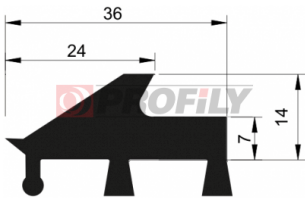

PRODUCT CATALOGUE

A company by

ESRUBBER
EIN SHEMER RUBBER IND.

214090008-001

Product type: Solid profiles
Material: EPDM
Hardness: 40 ShA
Colour: Black

214090015-001

Product type: Solid profiles
Material: EPDM
Hardness: 40 ShA
Colour: Black