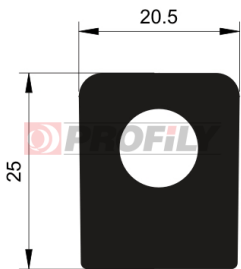

214090024-001

Product type: Solid profiles
Material: EPDM
Hardness: 40 ShA
Colour: Black

214090028-001

Product type: Solid profiles
Material: EPDM
Hardness: 40 ShA
Colour: Black

214090030-001

Product type: Solid profiles
Material: EPDM
Hardness: 40 ShA
Colour: Black