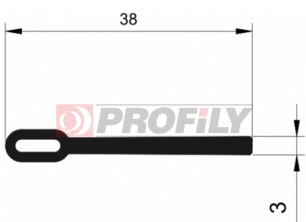

216090052-001

Product type: Solid profiles
Material: EPDM
Hardness: 60 ShA
Colour: Black