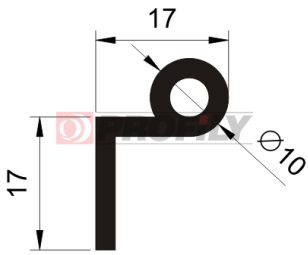

217090052-001

Product type: Solid profiles
Material: EPDM
Hardness: 70 ShA
Colour: Black

217090055-001

Product type: Solid profiles
Material: EPDM
Hardness: 70 ShA
Colour: Black

217090063-001

Product type: Solid profiles
Material: EPDM
Hardness: 70 ShA
Colour: Black