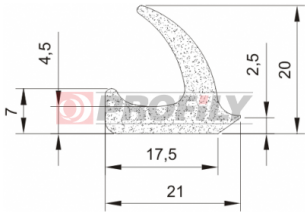

320090037-001

Product type: Sponge profiles
Material: EPDM
Colour: Black

320090056-001

Product type: Sponge profiles
Material: EPDM
Colour: Black

320090057-002

Product type: Sponge profiles
Material: EPDM
Colour: Black