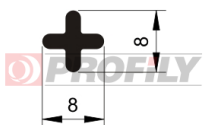

217090098-001

Product type: Solid profiles
Material: EPDM
Hardness: 70 ShA
Colour: Black

217090113-001

Product type: Solid profiles
Material: EPDM
Hardness: 70 ShA
Colour: Black

217090118-001

Product type: Solid profiles
Material: EPDM
Hardness: 70 ShA
Colour: Black