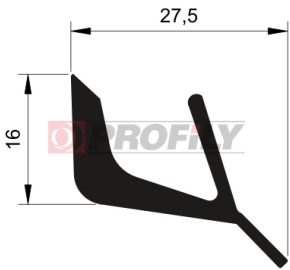

215090018-001

Product type: Solid profiles
Material: EPDM
Hardness: 50 ShA
Colour: Black