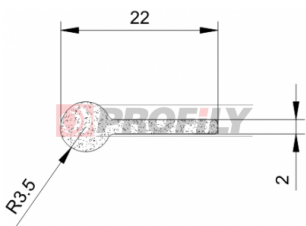

320090033-002

Product type: Sponge profiles
Material: EPDM
Colour: Black