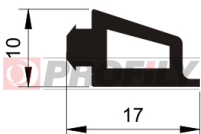

217090318-001

Product type: Solid profiles
Material: EPDM
Hardness: 70 ShA
Colour: Black