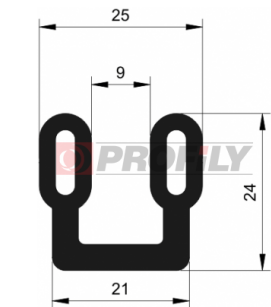

216090059-002

Product type: Solid profiles
Material: EPDM
Hardness: 60 ShA
Colour: Black

216090067-001

Product type: Solid profiles
Material: EPDM
Hardness: 60 ShA
Colour: Black

216090069-001

Product type: Solid profiles
Material: EPDM
Hardness: 60 ShA
Colour: Black