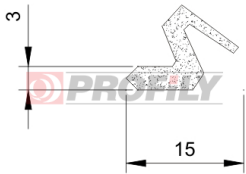

320090025-002

Product type: Sponge profiles
Material: EPDM
Colour: Black