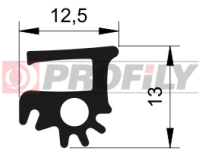

216090168-001

Product type: Solid profiles
Material: EPDM
Hardness: 60 ShA
Colour: Black

216090177-001

Product type: Solid profiles
Material: EPDM
Hardness: 60 ShA
Colour: Black

216090181-001

Product type: Solid profiles
Material: EPDM
Hardness: 60 ShA
Colour: Black