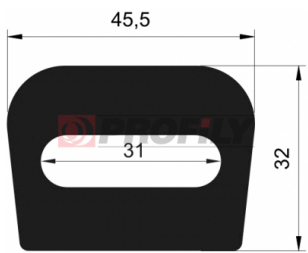

217090113-001

Product type: Solid profiles
Material: EPDM
Hardness: 70 ShA
Colour: Black