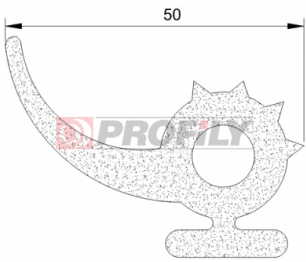

320090022-001

Product type: Sponge profiles
Material: EPDM
Colour: Black

320090030-001

Product type: Sponge profiles
Material: EPDM
Colour: Black