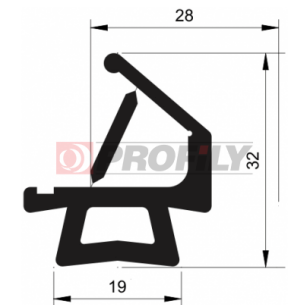

216090008-001

Product type: Solid profiles
Material: EPDM
Hardness: 60 ShA
Colour: Black

216090014-001

Product type: Solid profiles
Material: EPDM
Hardness: 60 ShA
Colour: Black

216090028-001

Product type: Solid profiles
Material: EPDM
Hardness: 60 ShA
Colour: Black