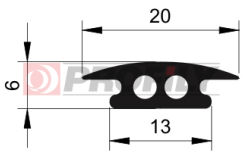

217090197-002

Product type: Solid profiles
Material: EPDM
Hardness: 70 ShA
Colour: Black

217090209-001

Product type: Solid profiles
Material: EPDM
Hardness: 70 ShA
Colour: Black

217090210-001

Product type: Solid profiles
Material: EPDM
Hardness: 70 ShA
Colour: Black