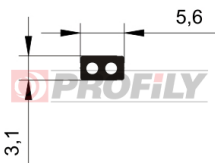

217090341-001

Product type: Solid profiles
Material: EPDM
Hardness: 70 ShA
Colour: Black