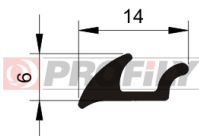

217090218-001

Product type: Solid profiles
Material: EPDM
Hardness: 70 ShA
Colour: Black

217090221-001

Product type: Solid profiles
Material: EPDM
Hardness: 70 ShA
Colour: Black

217090240-001

Product type: Solid profiles
Material: EPDM
Hardness: 70 ShA
Colour: Black