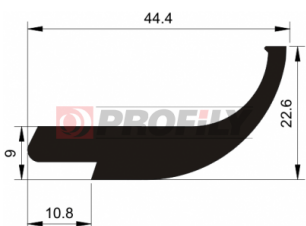

216090058-001

Product type: Solid profiles
Material: EPDM
Hardness: 60 ShA
Colour: Black