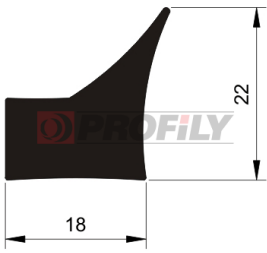

257090013-001

Product type: Solid profiles
Material: NBR
Hardness: 70 ShA
Colour: Black