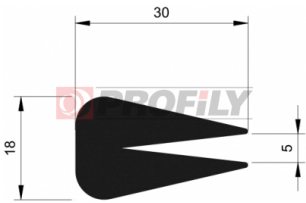

216090028-001

Product type: Solid profiles
Material: EPDM
Hardness: 60 ShA
Colour: Black