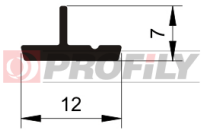

217090256-001

Product type: Solid profiles
Material: EPDM
Hardness: 70 ShA
Colour: Black

217090257-001

Product type: Solid profiles
Material: EPDM
Hardness: 70 ShA
Colour: Black

217090262-001

Product type: Solid profiles
Material: EPDM
Hardness: 70 ShA
Colour: Black