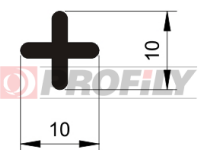

256090012-001

Product type: Solid profiles
Material: NBR
Hardness: 60 ShA
Colour: Black

257090003-001

Product type: Solid profiles
Material: NBR
Hardness: 70 ShA
Colour: Black

257090010-001

Product type: Solid profiles
Material: NBR
Hardness: 70 ShA
Colour: Black