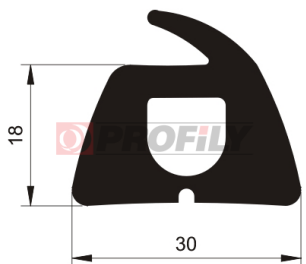

214090032-001

Product type: Solid profiles
Material: EPDM
Hardness: 40 ShA
Colour: Black