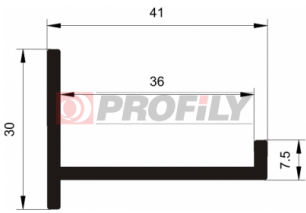

217090347-001

Product type: Solid profiles
Material: EPDM
Hardness: 70 ShA
Colour: Black

218090003-001

Product type: Solid profiles
Material: EPDM
Hardness: 80 ShA
Colour: Black

218090005-001

Product type: Solid profiles
Material: EPDM
Hardness: 80 ShA
Colour: Black