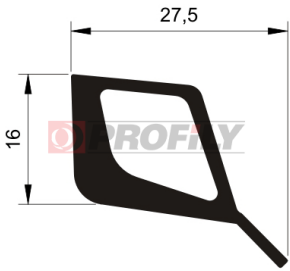

214090031-001

Product type: Solid profiles
Material: EPDM
Hardness: 40 ShA
Colour: Black

214090032-001

Product type: Solid profiles
Material: EPDM
Hardness: 40 ShA
Colour: Black

214090033-001

Product type: Solid profiles
Material: EPDM
Hardness: 40 ShA
Colour: Black