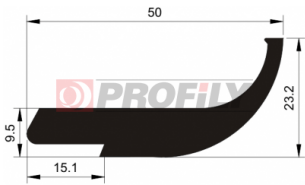

216090035-001

Product type: Solid profiles
Material: EPDM
Hardness: 60 ShA
Colour: Black

216090052-001

Product type: Solid profiles
Material: EPDM
Hardness: 60 ShA
Colour: Black

216090058-001

Product type: Solid profiles
Material: EPDM
Hardness: 60 ShA
Colour: Black