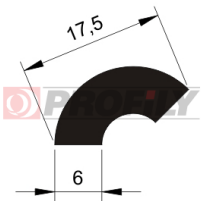

217090167-001

Product type: Solid profiles
Material: EPDM
Hardness: 70 ShA
Colour: Black