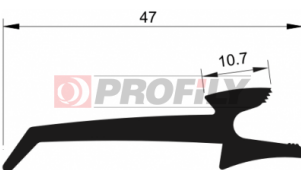

217090055-001

Product type: Solid profiles
Material: EPDM
Hardness: 70 ShA
Colour: Black