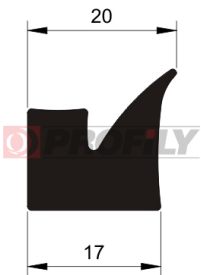

257090012-001

Product type: Solid profiles
Material: NBR
Hardness: 70 ShA
Colour: Black

257090013-001

Product type: Solid profiles
Material: NBR
Hardness: 70 ShA
Colour: Black

257090014-001

Product type: Solid profiles
Material: NBR
Hardness: 70 ShA
Colour: Black