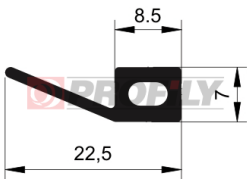

217090221-001

Product type: Solid profiles
Material: EPDM
Hardness: 70 ShA
Colour: Black