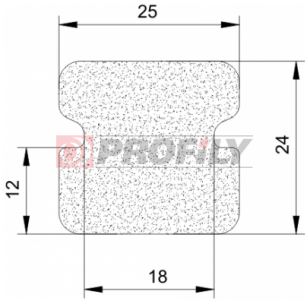

320090056-001

Product type: Sponge profiles
Material: EPDM
Colour: Black

320090057-002

Product type: Sponge profiles
Material: EPDM
Colour: Black