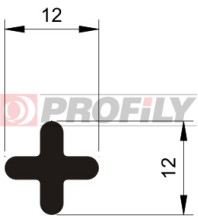

217090039-001

Product type: Solid profiles
Material: EPDM
Hardness: 70 ShA
Colour: Black