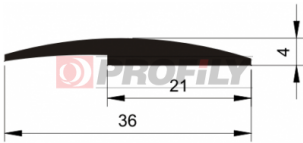

217090241-001

Product type: Solid profiles
Material: EPDM
Hardness: 70 ShA
Colour: Black

217090248-001

Product type: Solid profiles
Material: EPDM
Hardness: 70 ShA
Colour: Black

217090255-001

Product type: Solid profiles
Material: EPDM
Hardness: 70 ShA
Colour: Black