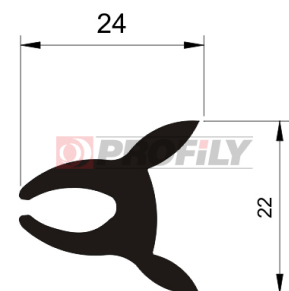

216090097-001

Product type: Solid profiles
Material: EPDM
Hardness: 60 ShA
Colour: Black