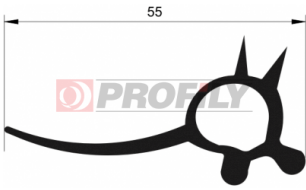

216090014-001

Product type: Solid profiles
Material: EPDM
Hardness: 60 ShA
Colour: Black