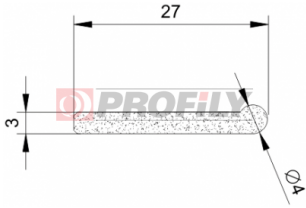

257090015-001

Product type: Solid profiles
Material: NBR
Hardness: 70 ShA
Colour: Black

257090016-001

Product type: Solid profiles
Material: NBR
Hardness: 70 ShA
Colour: Black

257090018-001

Product type: Solid profiles
Material: NBR
Hardness: 70 ShA
Colour: Black