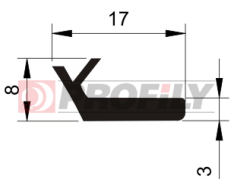

218090007-001

Product type: Solid profiles
Material: EPDM
Hardness: 80 ShA
Colour: Black

218090008-001

Product type: Solid profiles
Material: EPDM
Hardness: 80 ShA
Colour: Black

218090009-001

Product type: Solid profiles
Material: EPDM
Hardness: 80 ShA
Colour: Black