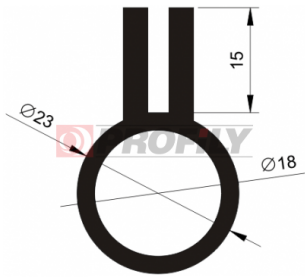

218090021-001

Product type: Solid profiles
Material: EPDM
Hardness: 80 ShA
Colour: Black

218090023-001

Product type: Solid profiles
Material: EPDM
Hardness: 80 ShA
Colour: Black

218090029-002

Product type: Solid profiles
Material: EPDM
Hardness: 80 ShA
Colour: Black