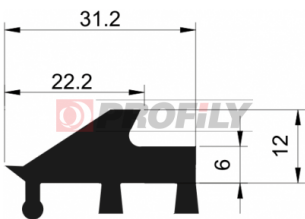

214090017-001

Product type: Solid profiles
Material: EPDM
Hardness: 40 ShA
Colour: Black