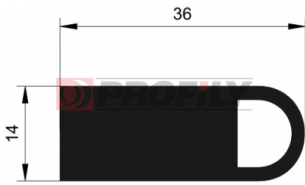

216090067-001

Product type: Solid profiles
Material: EPDM
Hardness: 60 ShA
Colour: Black