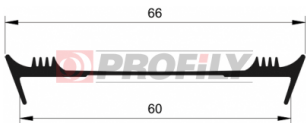

217090240-001

Product type: Solid profiles
Material: EPDM
Hardness: 70 ShA
Colour: Black