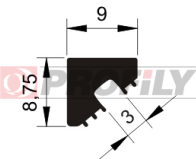

216090118-001

Product type: Solid profiles
Material: EPDM
Hardness: 60 ShA
Colour: Black

216090144-001

Product type: Solid profiles
Material: EPDM
Hardness: 60 ShA
Colour: Black

216090163-001

Product type: Solid profiles
Material: EPDM
Hardness: 60 ShA
Colour: Black