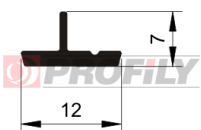

217090209-001

Product type: Solid profiles
Material: EPDM
Hardness: 70 ShA
Colour: Black