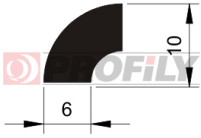

217090149-001

Product type: Solid profiles
Material: EPDM
Hardness: 70 ShA
Colour: Black

217090150-001

Product type: Solid profiles
Material: EPDM
Hardness: 70 ShA
Colour: Black

217090160-001

Product type: Solid profiles
Material: EPDM
Hardness: 70 ShA
Colour: Black