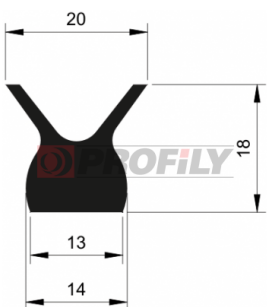

257090018-001

Product type: Solid profiles
Material: NBR
Hardness: 70 ShA
Colour: Black