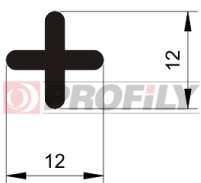

257090016-001

Product type: Solid profiles
Material: NBR
Hardness: 70 ShA
Colour: Black