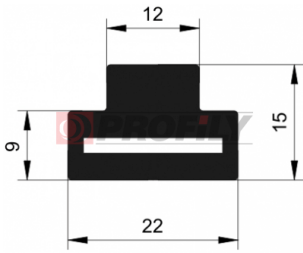

217090255-001

Product type: Solid profiles
Material: EPDM
Hardness: 70 ShA
Colour: Black