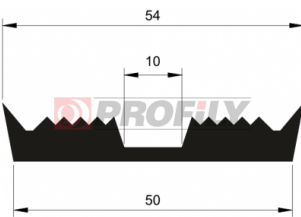

217090020-001

Product type: Solid profiles
Material: EPDM
Hardness: 70 ShA
Colour: Black

217090039-001

Product type: Solid profiles
Material: EPDM
Hardness: 70 ShA
Colour: Black

217090040-001

Product type: Solid profiles
Material: EPDM
Hardness: 70 ShA
Colour: Black