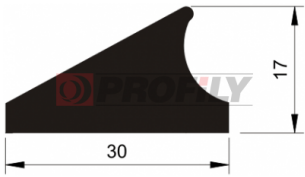

PRODUCT CATALOGUE

A company by

ESRUBBER
EIN SHEMER RUBBER IND.

214090008-001

Product type: Solid profiles
Material: EPDM
Hardness: 40 ShA
Colour: Black

214090015-001

Product type: Solid profiles
Material: EPDM
Hardness: 40 ShA
Colour: Black