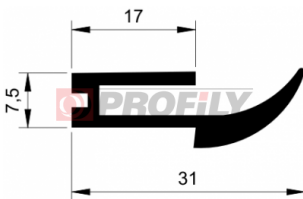

217090257-001

Product type: Solid profiles
Material: EPDM
Hardness: 70 ShA
Colour: Black