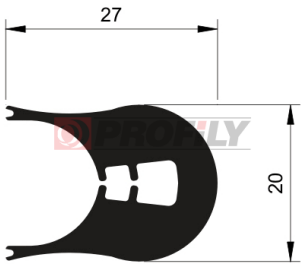

216090209-002

Product type: Solid profiles
Material: EPDM
Hardness: 60 ShA
Colour: Black

216090215-002

Product type: Solid profiles
Material: EPDM
Hardness: 60 ShA
Colour: Black

217090001-002

Product type: Solid profiles
Material: EPDM
Hardness: 70 ShA
Colour: Black