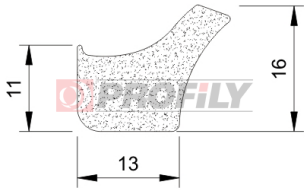

320090048-001

Product type: Sponge profiles
Material: EPDM
Colour: Black