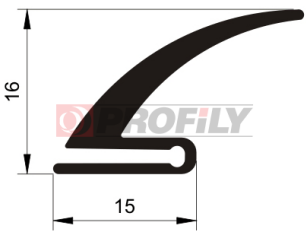

216090163-001

Product type: Solid profiles
Material: EPDM
Hardness: 60 ShA
Colour: Black