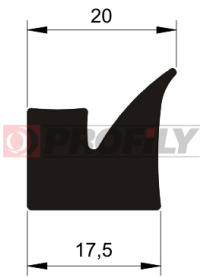

257090014-001

Product type: Solid profiles
Material: NBR
Hardness: 70 ShA
Colour: Black