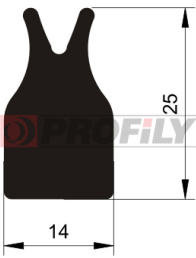

216090144-001

Product type: Solid profiles
Material: EPDM
Hardness: 60 ShA
Colour: Black