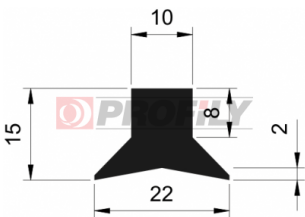

257090003-001

Product type: Solid profiles
Material: NBR
Hardness: 70 ShA
Colour: Black