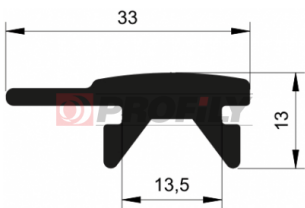

216090215-002

Product type: Solid profiles
Material: EPDM
Hardness: 60 ShA
Colour: Black

217090001-002

Product type: Solid profiles
Material: EPDM
Hardness: 70 ShA
Colour: Black