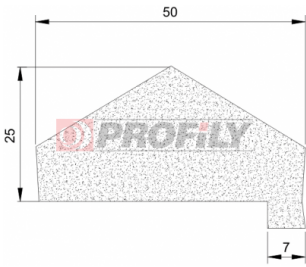

320090021-001

Product type: Sponge profiles
Material: EPDM
Colour: Black