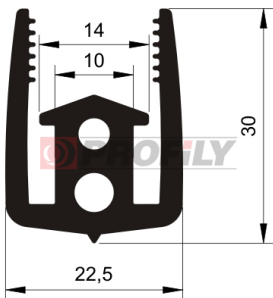

217090119-001

Product type: Solid profiles
Material: EPDM
Hardness: 70 ShA
Colour: Black

217090126-001

Product type: Solid profiles
Material: EPDM
Hardness: 70 ShA
Colour: Black

217090145-001

Product type: Solid profiles
Material: EPDM
Hardness: 70 ShA
Colour: Black