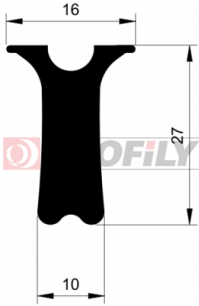

217090248-001

Product type: Solid profiles
Material: EPDM
Hardness: 70 ShA
Colour: Black