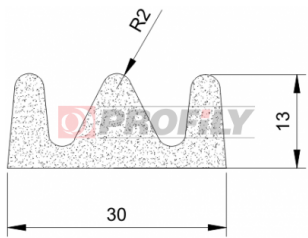

257090001-001

Product type: Solid profiles
Material: NBR
Hardness: 70 ShA
Colour: Black

310090004-001

Product type: Sponge profiles
Material: EPDM
Colour: Black

310090010-002

Product type: Sponge profiles
Material: EPDM
Colour: Black