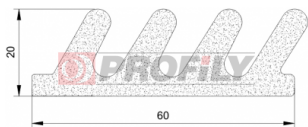

257090001-001

Product type: Solid profiles
Material: NBR
Hardness: 70 ShA
Colour: Black

310090004-001

Product type: Sponge profiles
Material: EPDM
Colour: Black

310090010-002

Product type: Sponge profiles
Material: EPDM
Colour: Black

320090003-001

Product type: Sponge profiles
Material: EPDM
Colour: Black

320090038-001

Product type: Sponge profiles
Material: EPDM
Colour: Black

320090023-006

Product type: Sponge profiles
Material: EPDM
Colour: Black