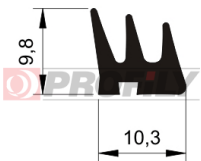

PRODUCT CATALOGUE

214090005-001

Product type: Solid profiles
Material: EPDM
Hardness: 40 ShA
Colour: Black

216090010-001

Product type: Solid profiles
Material: EPDM
Hardness: 60 ShA
Colour: Black

216090171-002