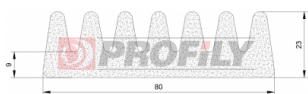

257090001-001

Product type: Solid profiles
Material: NBR
Hardness: 70 ShA
Colour: Black

310090004-001

Product type: Sponge profiles
Material: EPDM
Colour: Black

310090010-002

Product type: Sponge profiles
Material: EPDM
Colour: Black

320090003-001

Product type: Sponge profiles
Material: EPDM
Colour: Black

320090038-001

Product type: Sponge profiles
Material: EPDM
Colour: Black

320090023-006

Product type: Sponge profiles
Material: EPDM
Colour: Black