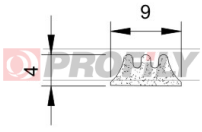

320090023-006

Product type: Sponge profiles
Material: EPDM
Colour: Black