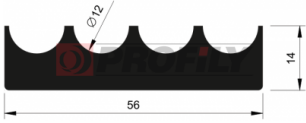

214090005-001

Product type: Solid profiles
Material: EPDM
Hardness: 40 ShA
Colour: Black