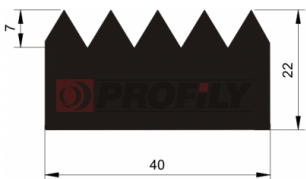

217090175-001

Product type: Solid profiles
Material: EPDM
Hardness: 70 ShA
Colour: Black