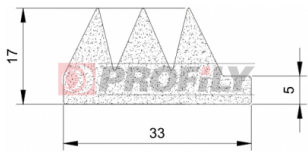

257090001-001

Product type: Solid profiles
Material: NBR
Hardness: 70 ShA
Colour: Black

310090004-001

Product type: Sponge profiles
Material: EPDM
Colour: Black

310090010-002

Product type: Sponge profiles
Material: EPDM
Colour: Black