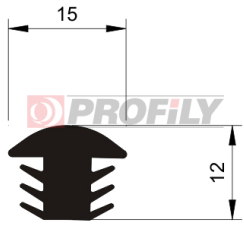

## 216090037-001

Product type: Solid profiles  
Material: EPDM  
Hardness: 60 ShA  
Colour: Black