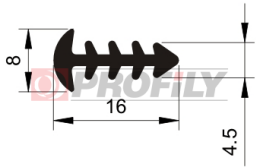

217090139-002

Product type: Solid profiles
Material: EPDM
Hardness: 70 ShA
Colour: Black