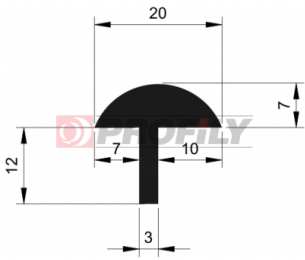

217090089-001

Product type: Solid profiles
Material: EPDM
Hardness: 70 ShA
Colour: Black