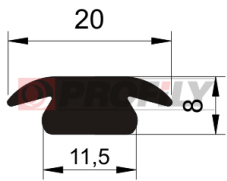

217090102-001

Product type: Solid profiles
Material: EPDM
Hardness: 70 ShA
Colour: Black