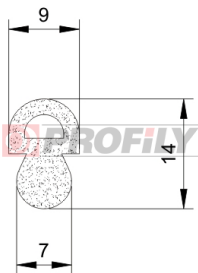

320090039-002

Product type: Sponge profiles
Material: EPDM
Colour: Black