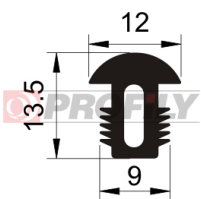

217090107-001

Product type: Solid profiles
Material: EPDM
Hardness: 70 ShA
Colour: Black