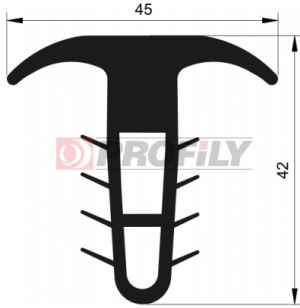

Profiles "Mushroom"

217090309-001

Product type: Solid profiles
Material: EPDM
Hardness: 70 ShA
Colour: Black