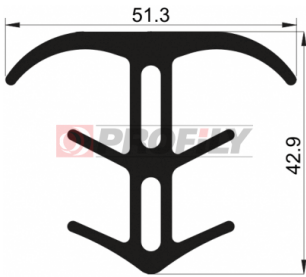

## 216090037-001

Product type: Solid profiles  
Material: EPDM  
Hardness: 60 ShA  
Colour: Black