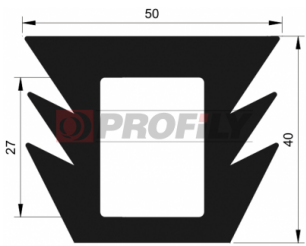

217090012-001

Product type: Solid profiles
Material: EPDM
Hardness: 70 ShA
Colour: Black