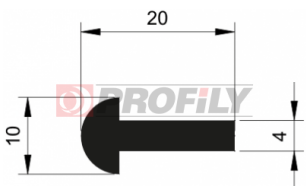

217090014-001

Product type: Solid profiles
Material: EPDM
Hardness: 70 ShA
Colour: Black