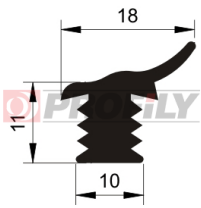

217090153-001

Product type: Solid profiles
Material: EPDM
Hardness: 70 ShA
Colour: Black