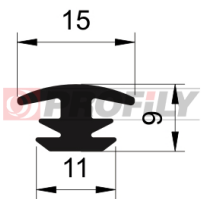

217090103-002

Product type: Solid profiles
Material: EPDM
Hardness: 70 ShA
Colour: Black