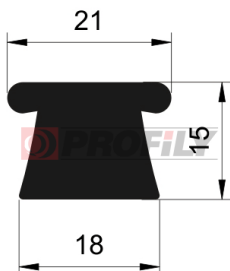

217090116-001

Product type: Solid profiles
Material: EPDM
Hardness: 70 ShA
Colour: Black