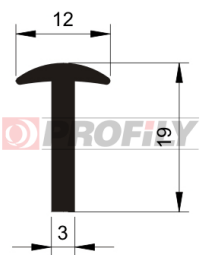

217090214-001

Product type: Solid profiles
Material: EPDM
Hardness: 70 ShA
Colour: Black