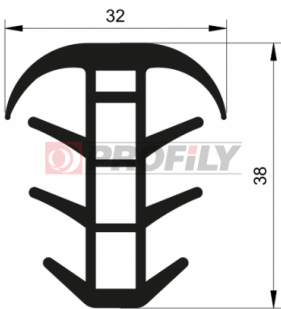

217090183-001

Product type: Solid profiles
Material: EPDM
Hardness: 70 ShA
Colour: Black