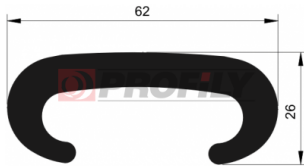

PRODUCT CATALOGUE

216090031-001

Product type: Solid profiles
Material: EPDM
Hardness: 60 ShA
Colour: Black

216090220-001

Product type: Solid profiles
Material: EPDM
Hardness: 60 ShA
Colour: Black

217090003-002