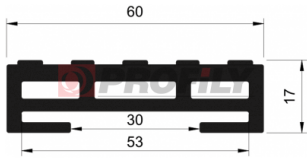

Product type: Solid profiles
Material: EPDM
Hardness: 70 ShA
Colour: Black

217090004-002

Product type: Solid profiles
Material: EPDM
Hardness: 70 ShA
Colour: Black

217090016-002

Product type: Solid profiles
Material: EPDM
Hardness: 70 ShA
Colour: Black