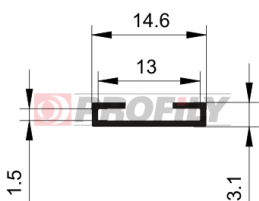

256090004-001

Product type: Solid profiles
Material: NBR
Hardness: 60 ShA
Colour: Black