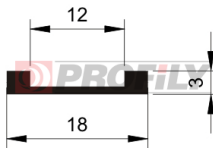

217090222-001

Product type: Solid profiles
Material: EPDM
Hardness: 70 ShA
Colour: Black