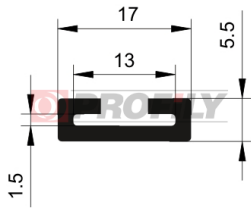

256090004-001

Product type: Solid profiles
Material: NBR
Hardness: 60 ShA
Colour: Black

"C" Profiles

256090005-001

Product type: Solid profiles
Material: NBR
Hardness: 60 ShA
Colour: Black

256090006-001

Product type: Solid profiles
Material: NBR
Hardness: 60 ShA
Colour: Black