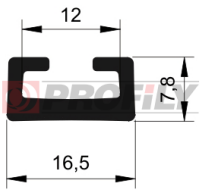

217090187-002

Product type: Solid profiles
Material: EPDM
Hardness: 70 ShA
Colour: Black