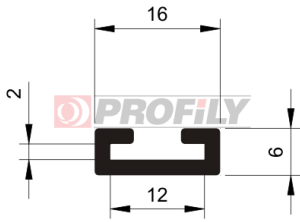

PRODUCT CATALOGUE

216090031-001

Product type: Solid profiles
Material: EPDM
Hardness: 60 ShA
Colour: Black

216090220-001

Product type: Solid profiles
Material: EPDM
Hardness: 60 ShA
Colour: Black

217090003-002