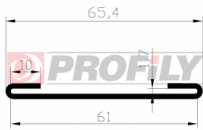

256090004-001

Product type: Solid profiles
Material: NBR
Hardness: 60 ShA
Colour: Black

"C" Profiles

256090005-001

Product type: Solid profiles
Material: NBR
Hardness: 60 ShA
Colour: Black

256090006-001

Product type: Solid profiles
Material: NBR
Hardness: 60 ShA
Colour: Black