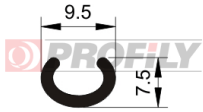

217090109-001

Product type: Solid profiles
Material: EPDM
Hardness: 70 ShA
Colour: Black

217090161-001

Product type: Solid profiles
Material: EPDM
Hardness: 70 ShA
Colour: Black

217090162-002

Product type: Solid profiles
Material: EPDM
Hardness: 70 ShA
Colour: Black