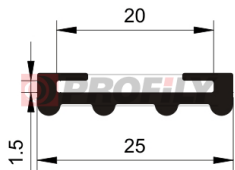

PRODUCT CATALOGUE

216090031-001

Product type: Solid profiles
Material: EPDM
Hardness: 60 ShA
Colour: Black

216090220-001

Product type: Solid profiles
Material: EPDM
Hardness: 60 ShA
Colour: Black

217090003-002