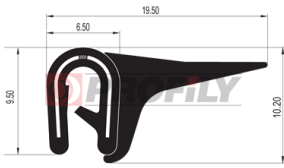

PRODUCT CATALOGUE

19.0426

Material: PVC + metal strip / EPDM
 Colour: Black
 Metal plate thickness: 1,2 -2,0 mm

19.0431

Material: PVC + metal strip / EPDM
 Colour: Black
 Metal plate thickness: 1,5 -4,0 mm

19.0990

Material: PVC + metal strip / EPDM
 Colour: Black
 Metal plate thickness: 1,5 -4,0 mm

19.1252

Material: PVC + metal strip / EPDM
 Colour: Black
 Metal plate thickness: 2,0 -4,0 mm

19.1455

Material: PVC + metal strip / EPDM
 Colour: Black
 Metal plate thickness: 1,5 -4,0 mm

19.1545

Material: PVC + metal strip / EPDM
 Colour: Black
 Metal plate thickness: 1,5 - 4,0 mm

19.1592

Material: PVC + metal strip / EPDM
 Colour: Black
 Metal plate thickness: 1,0 - 3,0 mm

19.1710

Material: PVC + metal strip / EPDM
 Colour: Black
 Metal plate thickness: 0,8 - 2,0 mm

19.50068

Material: PVC + metal strip / EPDM
Colour: Black
Metal plate thickness: 1,1 - 4,0 mm

38.6410

Material: EPDM + metal strip
Colour: Black
Metal plate thickness: 2,0 - 4,0 mm

A company by

ESRUBBER
EIN SHEMER RUBBER IND.