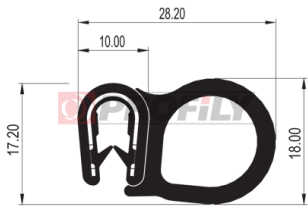

PRODUCT CATALOGUE

19.0426

Material: PVC + metal strip / EPDM
 Colour: Black
 Metal plate thickness: 1,2 -2,0 mm

19.0431

Material: PVC + metal strip / EPDM
 Colour: Black
 Metal plate thickness: 1,5 -4,0 mm

19.0990

Material: PVC + metal strip / EPDM
 Colour: Black
 Metal plate thickness: 1,5 -4,0 mm

19.1252

Material: PVC + metal strip / EPDM
 Colour: Black
 Metal plate thickness: 2,0 -4,0 mm

19.1455

Material: PVC + metal strip / EPDM
 Colour: Black
 Metal plate thickness: 1,5 -4,0 mm

19.1545

Material: PVC + metal strip / EPDM
 Colour: Black
 Metal plate thickness: 1,5 - 4,0 mm

19.1592

Material: PVC + metal strip / EPDM
 Colour: Black
 Metal plate thickness: 1,0 - 3,0 mm

19.1710

Material: PVC + metal strip / EPDM
 Colour: Black
 Metal plate thickness: 0,8 - 2,0 mm

19.50068

Material: PVC + metal strip / EPDM
Colour: Black
Metal plate thickness: 1,1 - 4,0 mm

38.6410

Material: EPDM + metal strip
Colour: Black
Metal plate thickness: 2,0 - 4,0 mm

A company by

ESRUBBER
EIN SHEMER RUBBER IND.