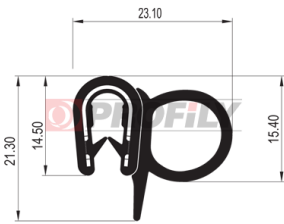

PRODUCT CATALOGUE

19.0426

Material: PVC + metal strip / EPDM
 Colour: Black
 Metal plate thickness: 1,2 -2,0 mm

19.0431

Material: PVC + metal strip / EPDM
 Colour: Black
 Metal plate thickness: 1,5 -4,0 mm

19.0990

Material: PVC + metal strip / EPDM
 Colour: Black
 Metal plate thickness: 1,5 -4,0 mm

19.1252

Material: PVC + metal strip / EPDM
 Colour: Black
 Metal plate thickness: 2,0 -4,0 mm

19.1455

Material: PVC + metal strip / EPDM
 Colour: Black
 Metal plate thickness: 1,5 -4,0 mm

19.1545

Material: PVC + metal strip / EPDM
 Colour: Black
 Metal plate thickness: 1,5 - 4,0 mm

19.1592

Material: PVC + metal strip / EPDM
 Colour: Black
 Metal plate thickness: 1,0 - 3,0 mm

19.1710

Material: PVC + metal strip / EPDM
 Colour: Black
 Metal plate thickness: 0,8 - 2,0 mm

19.50068

Material: PVC + metal strip / EPDM
Colour: Black
Metal plate thickness: 1,1 - 4,0 mm

38.6410

Material: EPDM + metal strip
Colour: Black
Metal plate thickness: 2,0 - 4,0 mm

A company by

ESRUBBER
EIN SHEMER RUBBER IND.