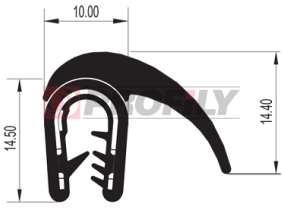

PRODUCT CATALOGUE

19.0426

Material: PVC + metal strip / EPDM
 Colour: Black
 Metal plate thickness: 1,2 -2,0 mm

19.0431

Material: PVC + metal strip / EPDM
 Colour: Black
 Metal plate thickness: 1,5 -4,0 mm

19.0990

Material: PVC + metal strip / EPDM
 Colour: Black
 Metal plate thickness: 1,5 -4,0 mm

19.1252

Material: PVC + metal strip / EPDM
 Colour: Black
 Metal plate thickness: 2,0 -4,0 mm

19.1455

Material: PVC + metal strip / EPDM
 Colour: Black
 Metal plate thickness: 1,5 -4,0 mm

19.1545

Material: PVC + metal strip / EPDM
 Colour: Black
 Metal plate thickness: 1,5 - 4,0 mm

19.1592

Material: PVC + metal strip / EPDM
 Colour: Black
 Metal plate thickness: 1,0 - 3,0 mm

19.1710

Material: PVC + metal strip / EPDM
 Colour: Black
 Metal plate thickness: 0,8 - 2,0 mm

19.1849

Material: PVC + metal strip / EPDM
 Colour: Black
 Metal plate thickness: 1,0 - 4,0 mm

19.2320

Material: PVC + metal strip / EPDM
 Colour: Black
 Metal plate thickness: 1,0 - 4,0 mm

19.3229

Material: PVC + metal strip / EPDM
 Colour: Black
 Metal plate thickness: 1,0 - 4,0 mm