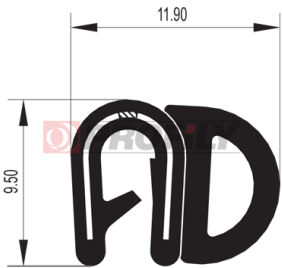

PRODUCT CATALOGUE

19.0426

Material: PVC + metal strip / EPDM
 Colour: Black
 Metal plate thickness: 1,2 -2,0 mm

19.0431

Material: PVC + metal strip / EPDM
 Colour: Black
 Metal plate thickness: 1,5 -4,0 mm

19.0990

Material: PVC + metal strip / EPDM
 Colour: Black
 Metal plate thickness: 1,5 -4,0 mm

19.1252

Material: PVC + metal strip / EPDM
 Colour: Black
 Metal plate thickness: 2,0 -4,0 mm

19.1455

Material: PVC + metal strip / EPDM
 Colour: Black
 Metal plate thickness: 1,5 -4,0 mm

19.1545

Material: PVC + metal strip / EPDM
 Colour: Black
 Metal plate thickness: 1,5 - 4,0 mm

19.1592

Material: PVC + metal strip / EPDM
 Colour: Black
 Metal plate thickness: 1,0 - 3,0 mm

19.1710

Material: PVC + metal strip / EPDM
 Colour: Black
 Metal plate thickness: 0,8 - 2,0 mm

19.1849

Material: PVC + metal strip / EPDM
 Colour: Black
 Metal plate thickness: 1,0 - 4,0 mm

19.2320

Material: PVC + metal strip / EPDM
 Colour: Black
 Metal plate thickness: 1,0 - 4,0 mm

19.3229

Material: PVC + metal strip / EPDM
 Colour: Black
 Metal plate thickness: 1,0 - 4,0 mm