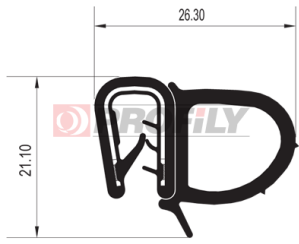

19.0990

Material: PVC + metal strip / EPDM
 Colour: Black
 Metal plate thickness: 1,5 -4,0 mm

19.1252

Material: PVC + metal strip / EPDM
 Colour: Black
 Metal plate thickness: 2,0 -4,0 mm

19.1455

Material: PVC + metal strip / EPDM
 Colour: Black
 Metal plate thickness: 1,5 -4,0 mm

19.1545

Material: PVC + metal strip / EPDM
 Colour: Black
 Metal plate thickness: 1,5 - 4,0 mm

19.1592

Material: PVC + metal strip / EPDM
 Colour: Black
 Metal plate thickness: 1,0 - 3,0 mm

19.1710

Material: PVC + metal strip / EPDM
 Colour: Black
 Metal plate thickness: 0,8 - 2,0 mm

19.1849

Material: PVC + metal strip / EPDM
 Colour: Black
 Metal plate thickness: 1,0 - 4,0 mm

19.2320

Material: PVC + metal strip / EPDM
 Colour: Black
 Metal plate thickness: 1,0 - 4,0 mm

19.3229

Material: PVC + metal strip / EPDM
 Colour: Black
 Metal plate thickness: 1,0 - 4,0 mm

19.3328

Material: PVC + metal strip / EPDM
 Colour: Black
 Metal plate thickness: 2,0 - 4,0 mm

19.3426

Material: PVC + metal strip / EPDM
 Colour: Black
 Metal plate thickness: 3,0 mm

19.3989

Material: PVC + metal strip / EPDM
 Colour: Black
 Metal plate thickness: 0,8 - 2,0 mm