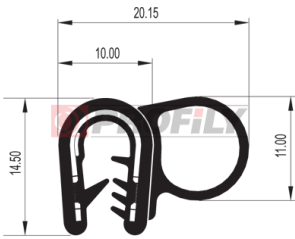

PRODUCT CATALOGUE

19.0426

Material: PVC + metal strip / EPDM
 Colour: Black
 Metal plate thickness: 1,2 -2,0 mm

19.0431

Material: PVC + metal strip / EPDM
 Colour: Black
 Metal plate thickness: 1,5 -4,0 mm

19.0990

Material: PVC + metal strip / EPDM
 Colour: Black
 Metal plate thickness: 1,5 -4,0 mm

19.1252

Material: PVC + metal strip / EPDM
 Colour: Black
 Metal plate thickness: 2,0 -4,0 mm

19.1455

Material: PVC + metal strip / EPDM
 Colour: Black
 Metal plate thickness: 1,5 -4,0 mm

19.1545

Material: PVC + metal strip / EPDM
 Colour: Black
 Metal plate thickness: 1,5 - 4,0 mm

19.1592

Material: PVC + metal strip / EPDM
 Colour: Black
 Metal plate thickness: 1,0 - 3,0 mm

19.1710

Material: PVC + metal strip / EPDM
 Colour: Black
 Metal plate thickness: 0,8 - 2,0 mm

19.1849

Material: PVC + metal strip / EPDM
 Colour: Black
 Metal plate thickness: 1,0 - 4,0 mm

19.2320

Material: PVC + metal strip / EPDM
 Colour: Black
 Metal plate thickness: 1,0 - 4,0 mm

19.3229

Material: PVC + metal strip / EPDM
 Colour: Black
 Metal plate thickness: 1,0 - 4,0 mm