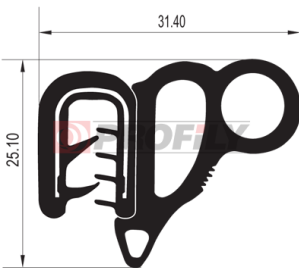

19.1545

Material: PVC + metal strip / EPDM
 Colour: Black
 Metal plate thickness: 1,5 - 4,0 mm

19.1592

Material: PVC + metal strip / EPDM
 Colour: Black
 Metal plate thickness: 1,0 - 3,0 mm

19.1710

Material: PVC + metal strip / EPDM
 Colour: Black
 Metal plate thickness: 0,8 - 2,0 mm

19.1849

Material: PVC + metal strip / EPDM
 Colour: Black
 Metal plate thickness: 1,0 - 4,0 mm

19.2320

Material: PVC + metal strip / EPDM
 Colour: Black
 Metal plate thickness: 1,0 - 4,0 mm

19.3229

Material: PVC + metal strip / EPDM
 Colour: Black
 Metal plate thickness: 1,0 - 4,0 mm

19.3328

Material: PVC + metal strip / EPDM
 Colour: Black
 Metal plate thickness: 2,0 - 4,0 mm

19.3426

Material: PVC + metal strip / EPDM
 Colour: Black
 Metal plate thickness: 3,0 mm

19.3989

Material: PVC + metal strip / EPDM
 Colour: Black
 Metal plate thickness: 0,8 - 2,0 mm

19.4820

Material: PVC + metal strip / EPDM
 Colour: Black
 Metal plate thickness: 1,0 - 2,5 mm

19.5153

Material: PVC + metal strip / EPDM
 Colour: Black
 Metal plate thickness: 2,0 - 5,0 mm

28.6255

Material: EPDM + metal strip
 Colour: Black
 Metal plate thickness: 1,0 - 4,5 mm