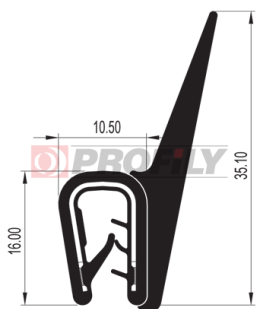

19.0990

Material: PVC + metal strip / EPDM
 Colour: Black
 Metal plate thickness: 1,5 -4,0 mm

19.1252

Material: PVC + metal strip / EPDM
 Colour: Black
 Metal plate thickness: 2,0 -4,0 mm

19.1455

Material: PVC + metal strip / EPDM
 Colour: Black
 Metal plate thickness: 1,5 -4,0 mm

19.1545

Material: PVC + metal strip / EPDM
 Colour: Black
 Metal plate thickness: 1,5 - 4,0 mm

19.1592

Material: PVC + metal strip / EPDM
 Colour: Black
 Metal plate thickness: 1,0 - 3,0 mm

19.1710

Material: PVC + metal strip / EPDM
 Colour: Black
 Metal plate thickness: 0,8 - 2,0 mm

19.1849

Material: PVC + metal strip / EPDM
 Colour: Black
 Metal plate thickness: 1,0 - 4,0 mm

19.2320

Material: PVC + metal strip / EPDM
 Colour: Black
 Metal plate thickness: 1,0 - 4,0 mm

19.3229

Material: PVC + metal strip / EPDM
 Colour: Black
 Metal plate thickness: 1,0 - 4,0 mm

19.3328

Material: PVC + metal strip / EPDM
 Colour: Black
 Metal plate thickness: 2,0 - 4,0 mm

19.3426

Material: PVC + metal strip / EPDM
 Colour: Black
 Metal plate thickness: 3,0 mm

19.3989

Material: PVC + metal strip / EPDM
 Colour: Black
 Metal plate thickness: 0,8 - 2,0 mm