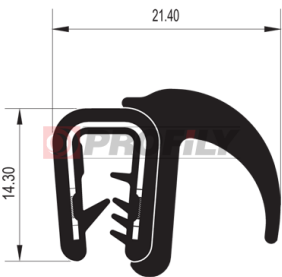

19.0990

Material: PVC + metal strip / EPDM
 Colour: Black
 Metal plate thickness: 1,5 -4,0 mm

19.1252

Material: PVC + metal strip / EPDM
 Colour: Black
 Metal plate thickness: 2,0 -4,0 mm

19.1455

Material: PVC + metal strip / EPDM
 Colour: Black
 Metal plate thickness: 1,5 -4,0 mm

19.1545

Material: PVC + metal strip / EPDM
 Colour: Black
 Metal plate thickness: 1,5 - 4,0 mm

19.1592

Material: PVC + metal strip / EPDM
 Colour: Black
 Metal plate thickness: 1,0 - 3,0 mm

19.1710

Material: PVC + metal strip / EPDM
 Colour: Black
 Metal plate thickness: 0,8 - 2,0 mm

19.1849

Material: PVC + metal strip / EPDM
 Colour: Black
 Metal plate thickness: 1,0 - 4,0 mm

19.2320

Material: PVC + metal strip / EPDM
 Colour: Black
 Metal plate thickness: 1,0 - 4,0 mm

19.3229

Material: PVC + metal strip / EPDM
 Colour: Black
 Metal plate thickness: 1,0 - 4,0 mm

19.3328

Material: PVC + metal strip / EPDM
 Colour: Black
 Metal plate thickness: 2,0 - 4,0 mm

19.3426

Material: PVC + metal strip / EPDM
 Colour: Black
 Metal plate thickness: 3,0 mm

19.3989

Material: PVC + metal strip / EPDM
 Colour: Black
 Metal plate thickness: 0,8 - 2,0 mm