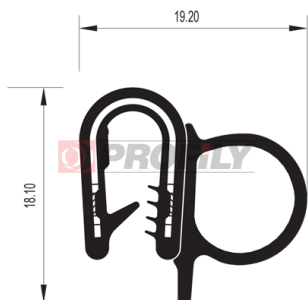

PRODUCT CATALOGUE

19.0426

Material: PVC + metal strip / EPDM
 Colour: Black
 Metal plate thickness: 1,2 -2,0 mm

19.0431

Material: PVC + metal strip / EPDM
 Colour: Black
 Metal plate thickness: 1,5 -4,0 mm

19.0990

Material: PVC + metal strip / EPDM
 Colour: Black
 Metal plate thickness: 1,5 -4,0 mm

19.1252

Material: PVC + metal strip / EPDM
 Colour: Black
 Metal plate thickness: 2,0 -4,0 mm

19.1455

Material: PVC + metal strip / EPDM
 Colour: Black
 Metal plate thickness: 1,5 -4,0 mm

19.1545

Material: PVC + metal strip / EPDM
 Colour: Black
 Metal plate thickness: 1,5 - 4,0 mm

19.1592

Material: PVC + metal strip / EPDM
 Colour: Black
 Metal plate thickness: 1,0 - 3,0 mm

19.1710

Material: PVC + metal strip / EPDM
 Colour: Black
 Metal plate thickness: 0,8 - 2,0 mm

19.50068

Material: PVC + metal strip / EPDM
Colour: Black
Metal plate thickness: 1,1 - 4,0 mm

38.6410

Material: EPDM + metal strip
Colour: Black
Metal plate thickness: 2,0 - 4,0 mm

A company by

ESRUBBER
EIN SHEMER RUBBER IND.