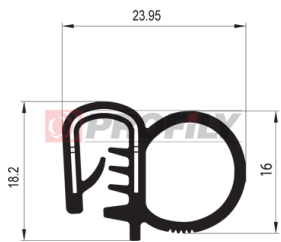

19.3328

Material: PVC + metal strip / EPDM
 Colour: Black
 Metal plate thickness: 2,0 - 4,0 mm

19.3426

Material: PVC + metal strip / EPDM
 Colour: Black
 Metal plate thickness: 3,0 mm

19.3989

Material: PVC + metal strip / EPDM
 Colour: Black
 Metal plate thickness: 0,8 - 2,0 mm

19.4820

Material: PVC + metal strip / EPDM
 Colour: Black
 Metal plate thickness: 1,0 - 2,5 mm

19.5153

Material: PVC + metal strip / EPDM
 Colour: Black
 Metal plate thickness: 2,0 - 5,0 mm

28.6255

Material: EPDM + metal strip
 Colour: Black
 Metal plate thickness: 1,0 - 4,5 mm

83.6819

Material: EPDM + metal strip
 Colour: Black
 Metal plate thickness: 4,5 - 7,5 mm

19.1703

Material: PVC + metal strip / EPDM
 Colour: Black
 Metal plate thickness: 1,5 - 4,0 mm

19.2559

Material: PVC + metal strip / EPDM
 Colour: Black
 Metal plate thickness: 1,0 - 4,0 mm

19.50068

Material: PVC + metal strip / EPDM
Colour: Black
Metal plate thickness: 1,1 - 4,0 mm

38.6410

Material: EPDM + metal strip
Colour: Black
Metal plate thickness: 2,0 - 4,0 mm

A company by

ESRUBBER
EIN SHEMER RUBBER IND.