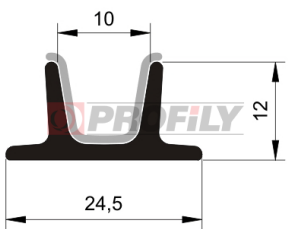

CATÁLOGO

516090248-001

Product type: Lightweight profiles
Material: EPDM
Hardness: 60 ShA
Colour: Black

516090254-001

Product type: Lightweight profiles
Material: EPDM
Hardness: 60 ShA
Colour: Black

517090010-001

Product type: Lightweight profiles
Material: EPDM
Hardness: 70 ShA
Colour: Black

517090196-002

Product type: Lightweight profiles
Material: EPDM
Hardness: 70 ShA
Colour: Black

517090294-001

Product type: Lightweight profiles
Material: EPDM
Hardness: 70 ShA
Colour: Black