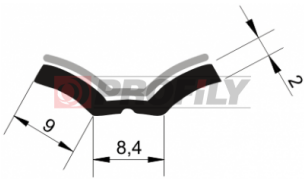

CATÁLOGO

516090248-001

Product type: Lightweight profiles
Material: EPDM
Hardness: 60 ShA
Colour: Black

516090254-001

Product type: Lightweight profiles
Material: EPDM
Hardness: 60 ShA
Colour: Black

517090010-001