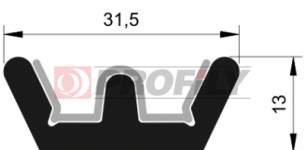

517090294-001

Product type: Lightweight profiles
Material: EPDM
Hardness: 70 ShA
Colour: Black