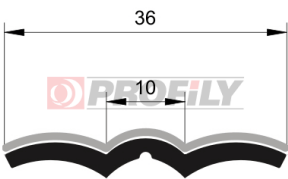

CATÁLOGO

516090248-001

Product type: Lightweight profiles
Material: EPDM
Hardness: 60 ShA
Colour: Black

516090254-001

Product type: Lightweight profiles
Material: EPDM
Hardness: 60 ShA
Colour: Black

517090010-001