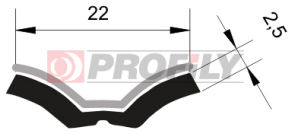

CATÁLOGO

516090248-001

Product type: Lightweight profiles
Material: EPDM
Hardness: 60 ShA
Colour: Black

516090254-001

Product type: Lightweight profiles
Material: EPDM
Hardness: 60 ShA
Colour: Black

517090010-001